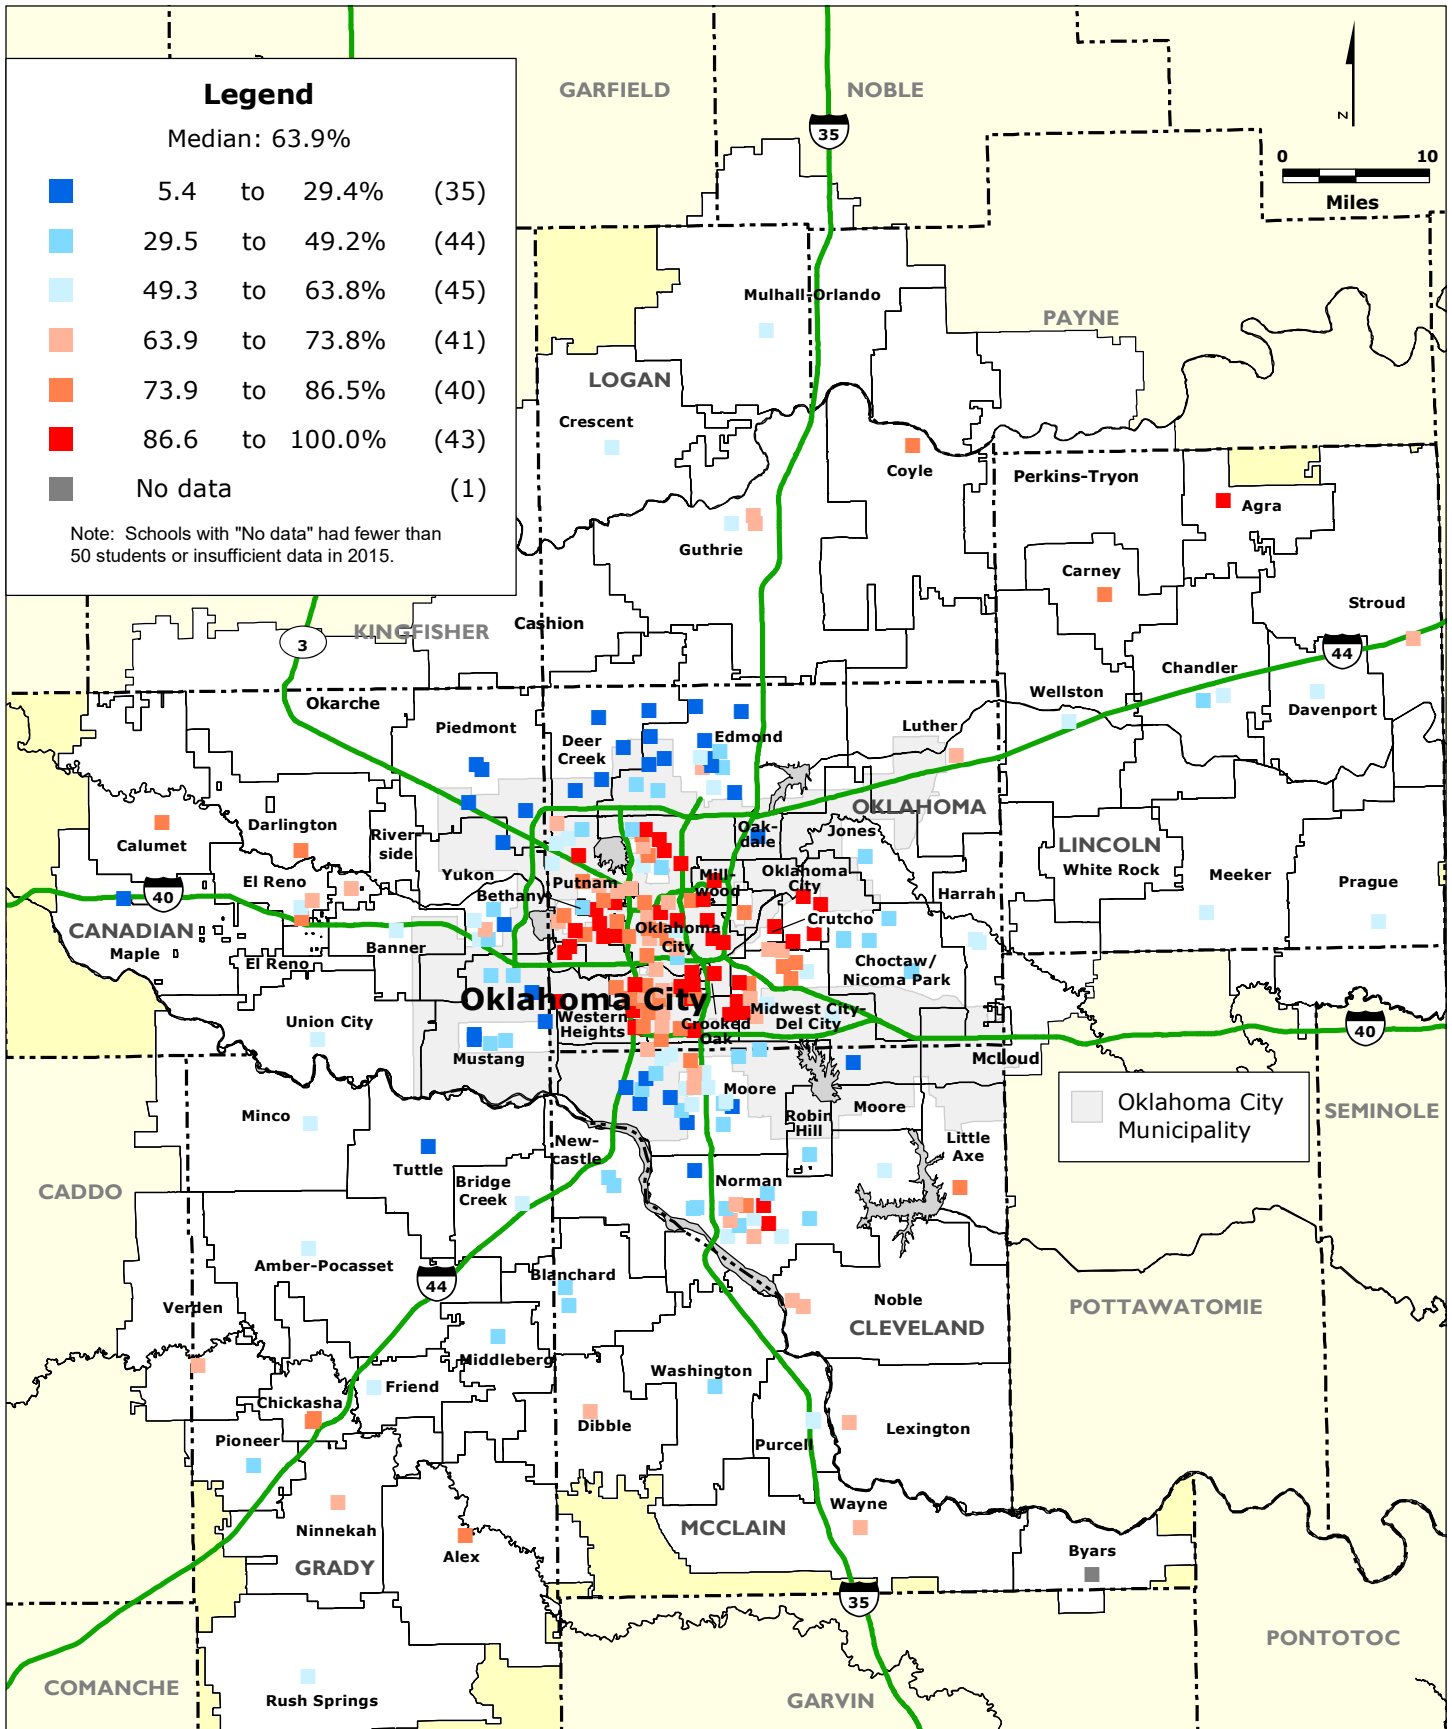

OKLAHOMA CITY REGION: Percentage of Students Eligible for Free or Reduced Price Lunch by Elementary School, 2015

Data Source: National Center for Education Statistics.