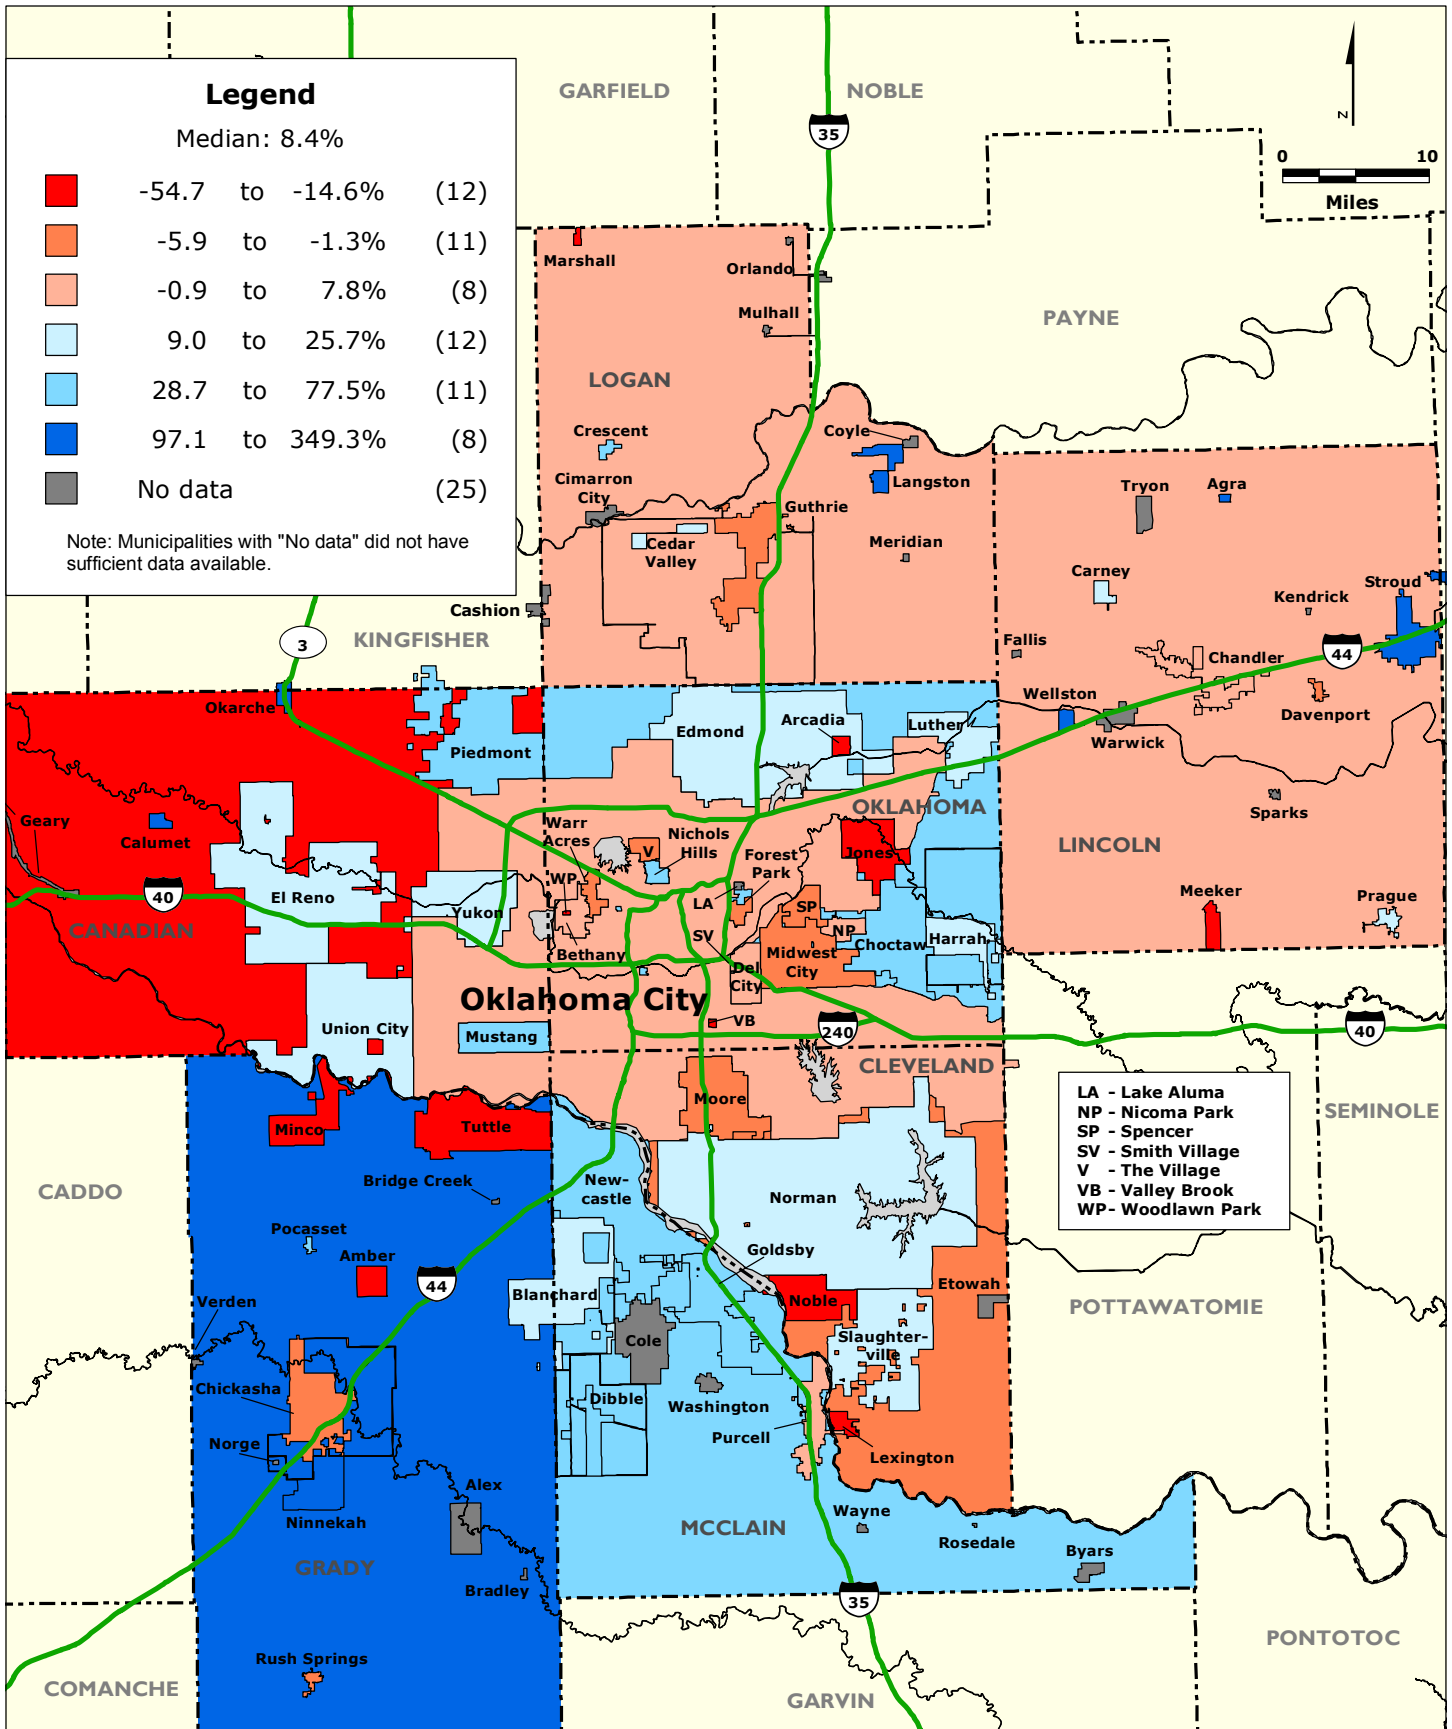

OKLAHOMA CITY REGION: Percentage Change in Jobs by Municipality and County Unincorporated Area, 2003-2008

Data Source: U.S. Census Bureau, Local Employment Dynamics.