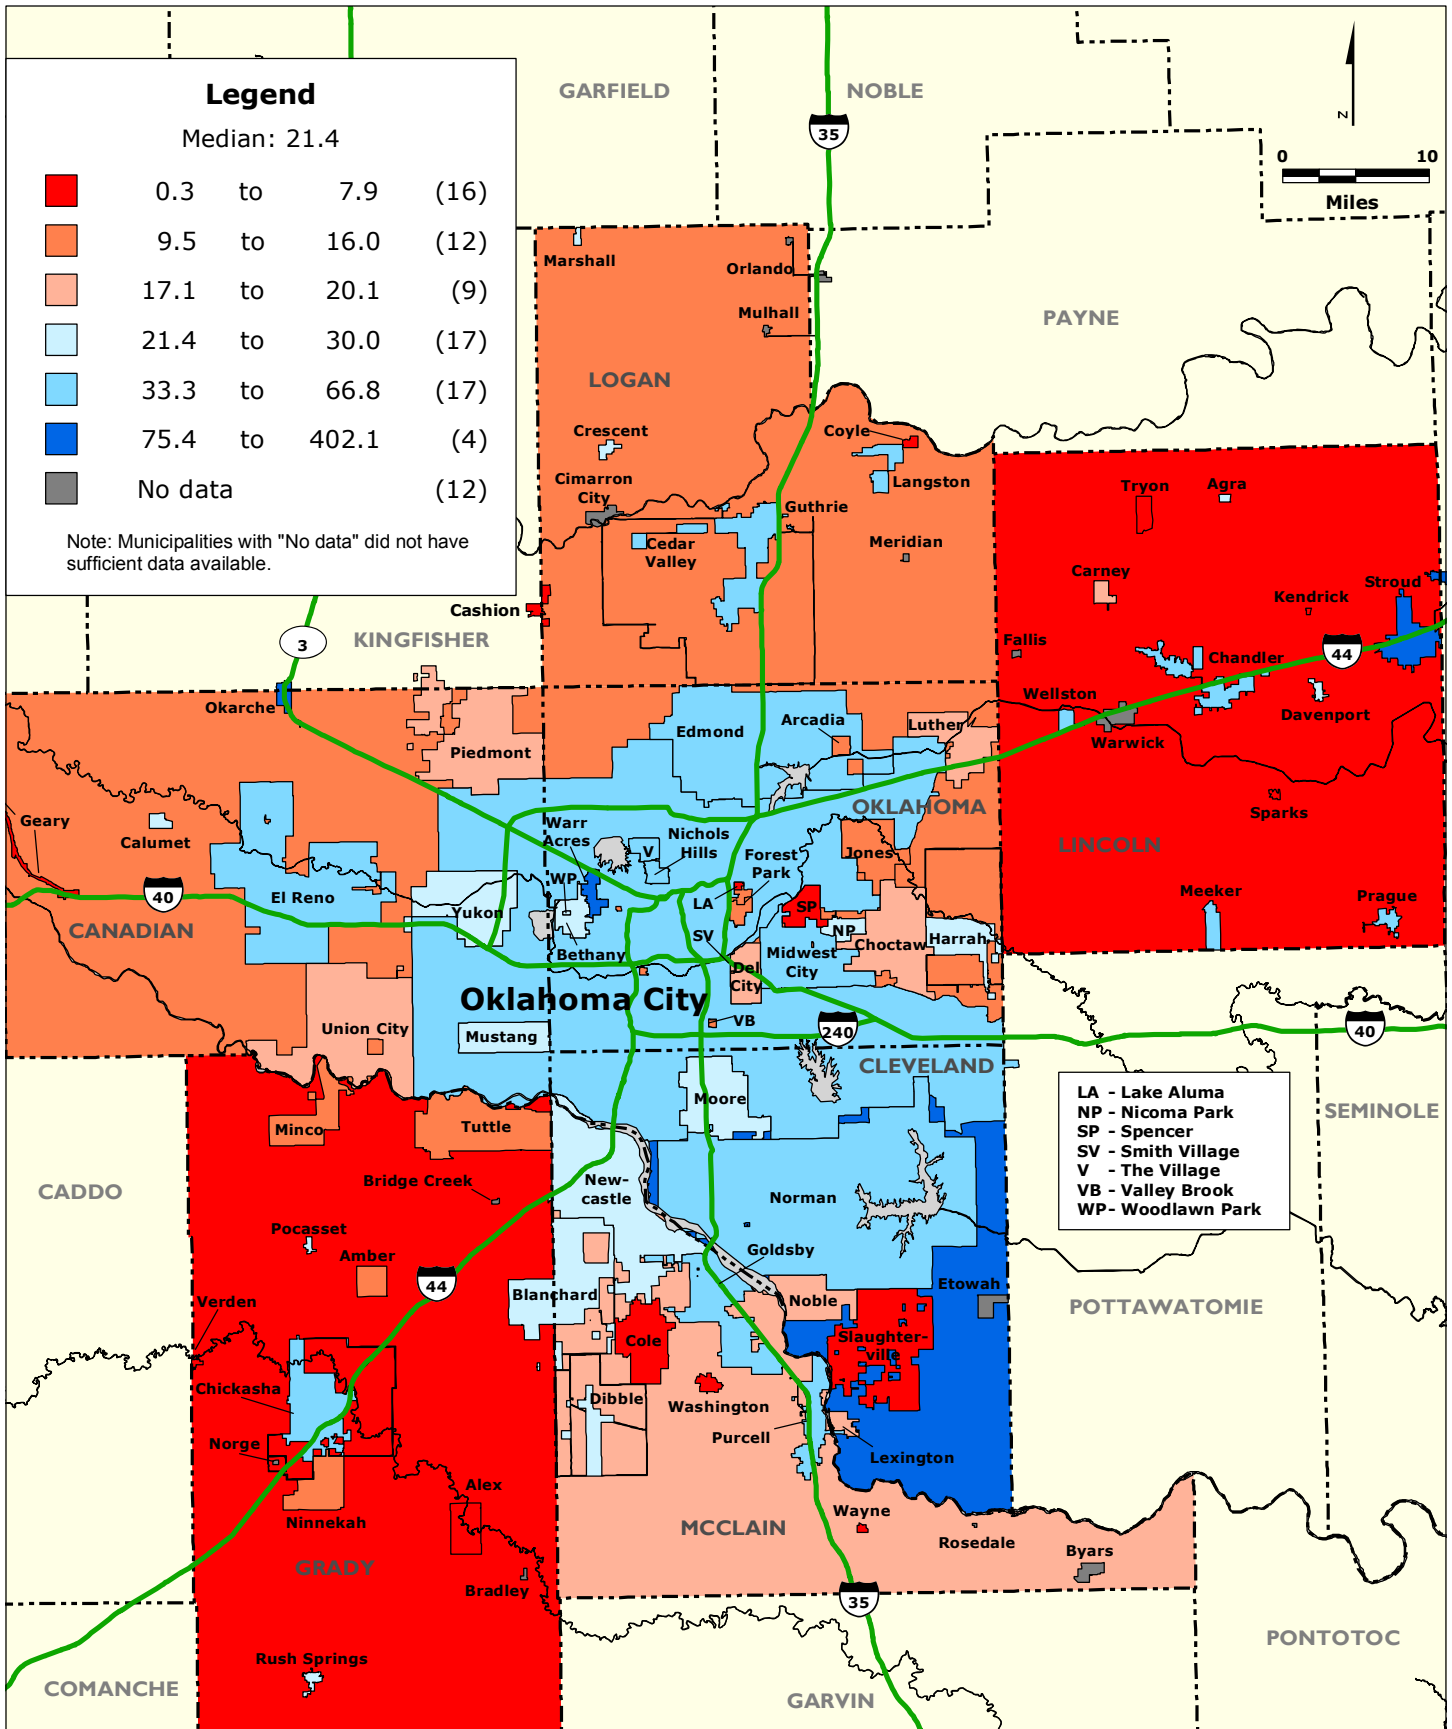

OKLAHOMA CITY REGION: Jobs per 100 Residents by Municipality and County Unincorporated Area, 2008

Data Source: U.S. Census Bureau, Local Employment Dynamics.