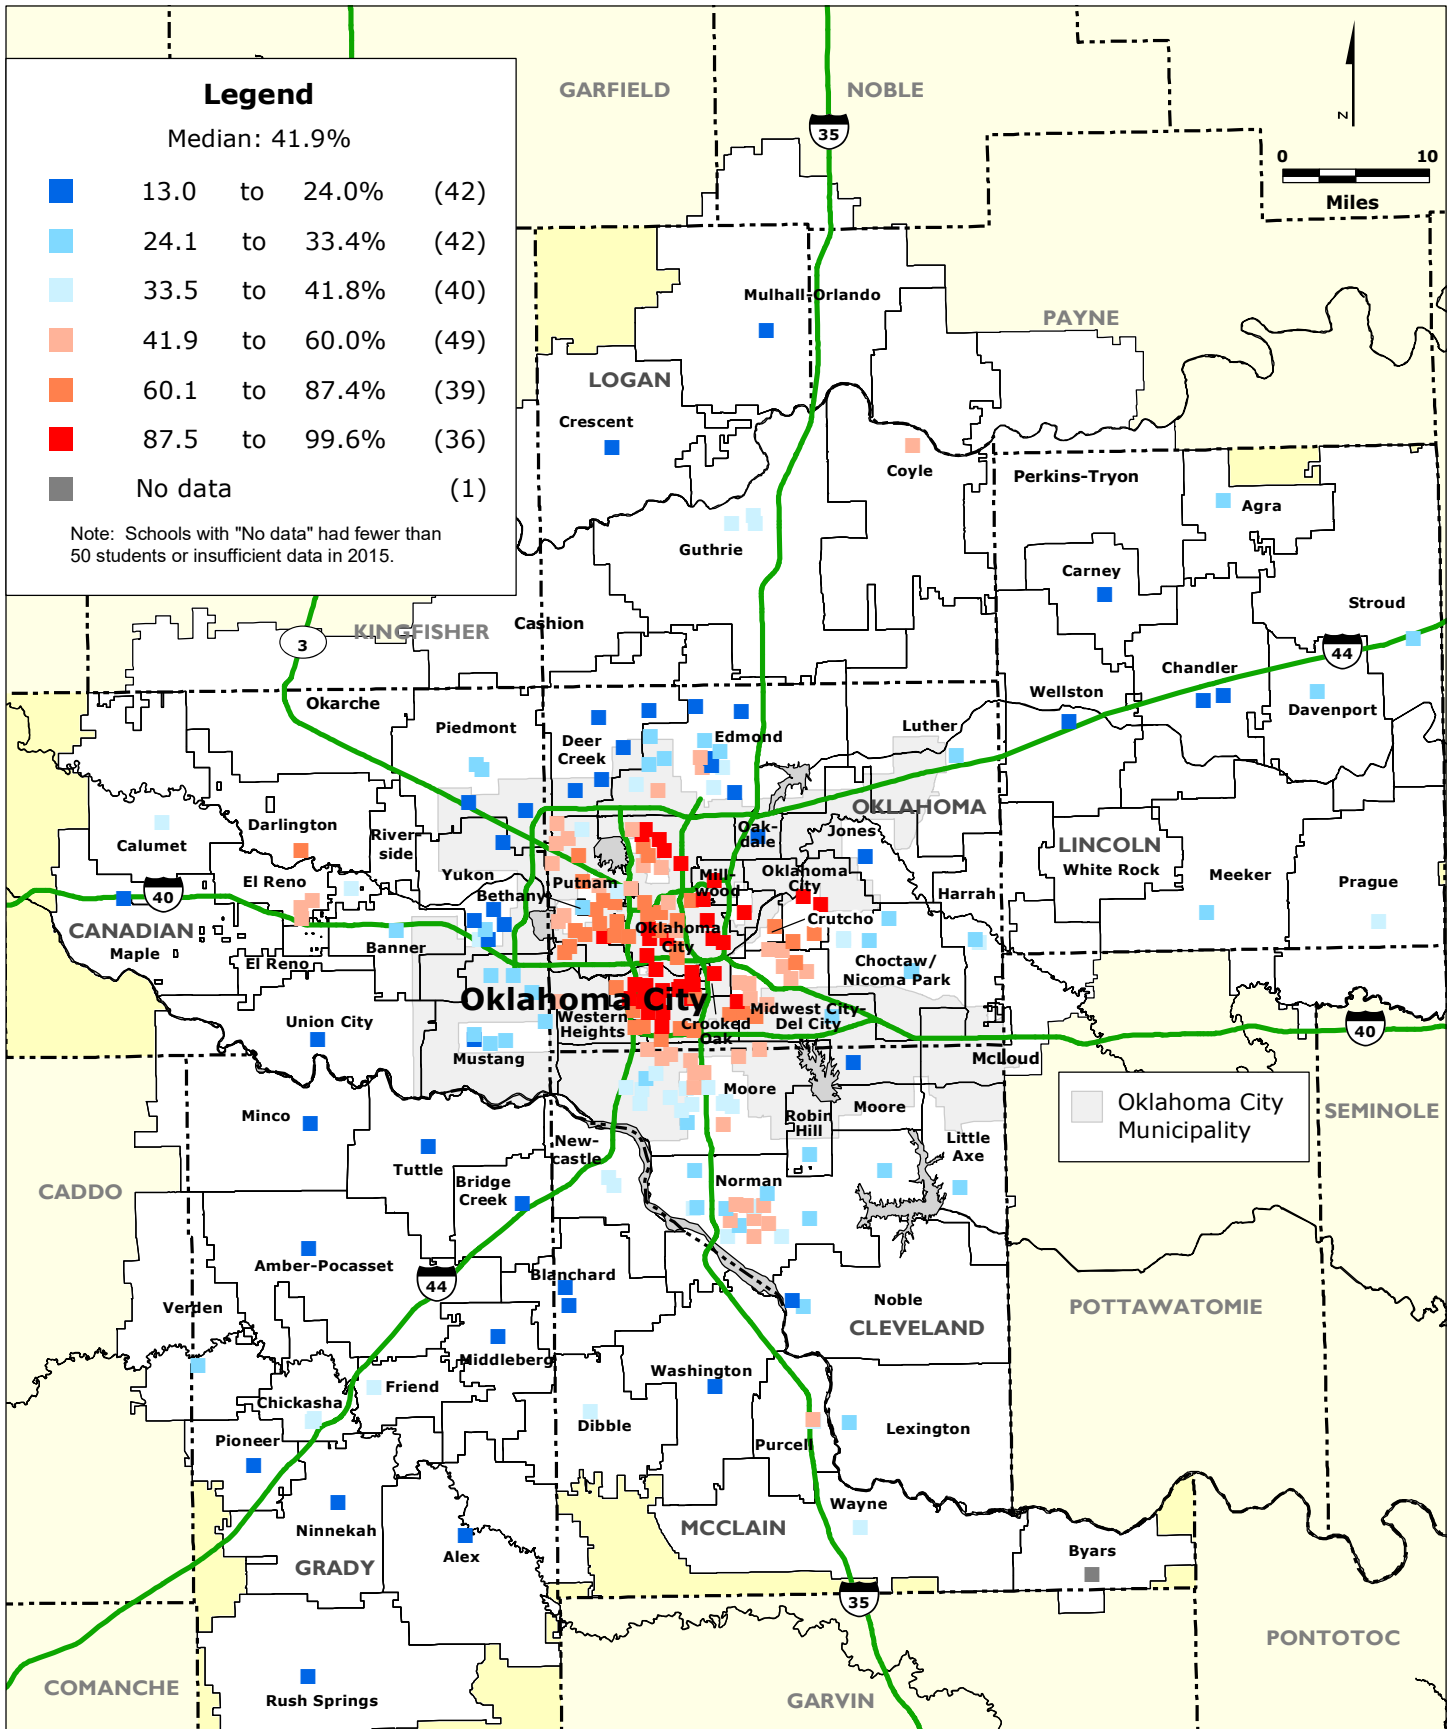

OKLAHOMA CITY REGION: Percentage Non-Asian Minority Students by Elementary School, 2015

Data Source: National Center for Education Statistics.