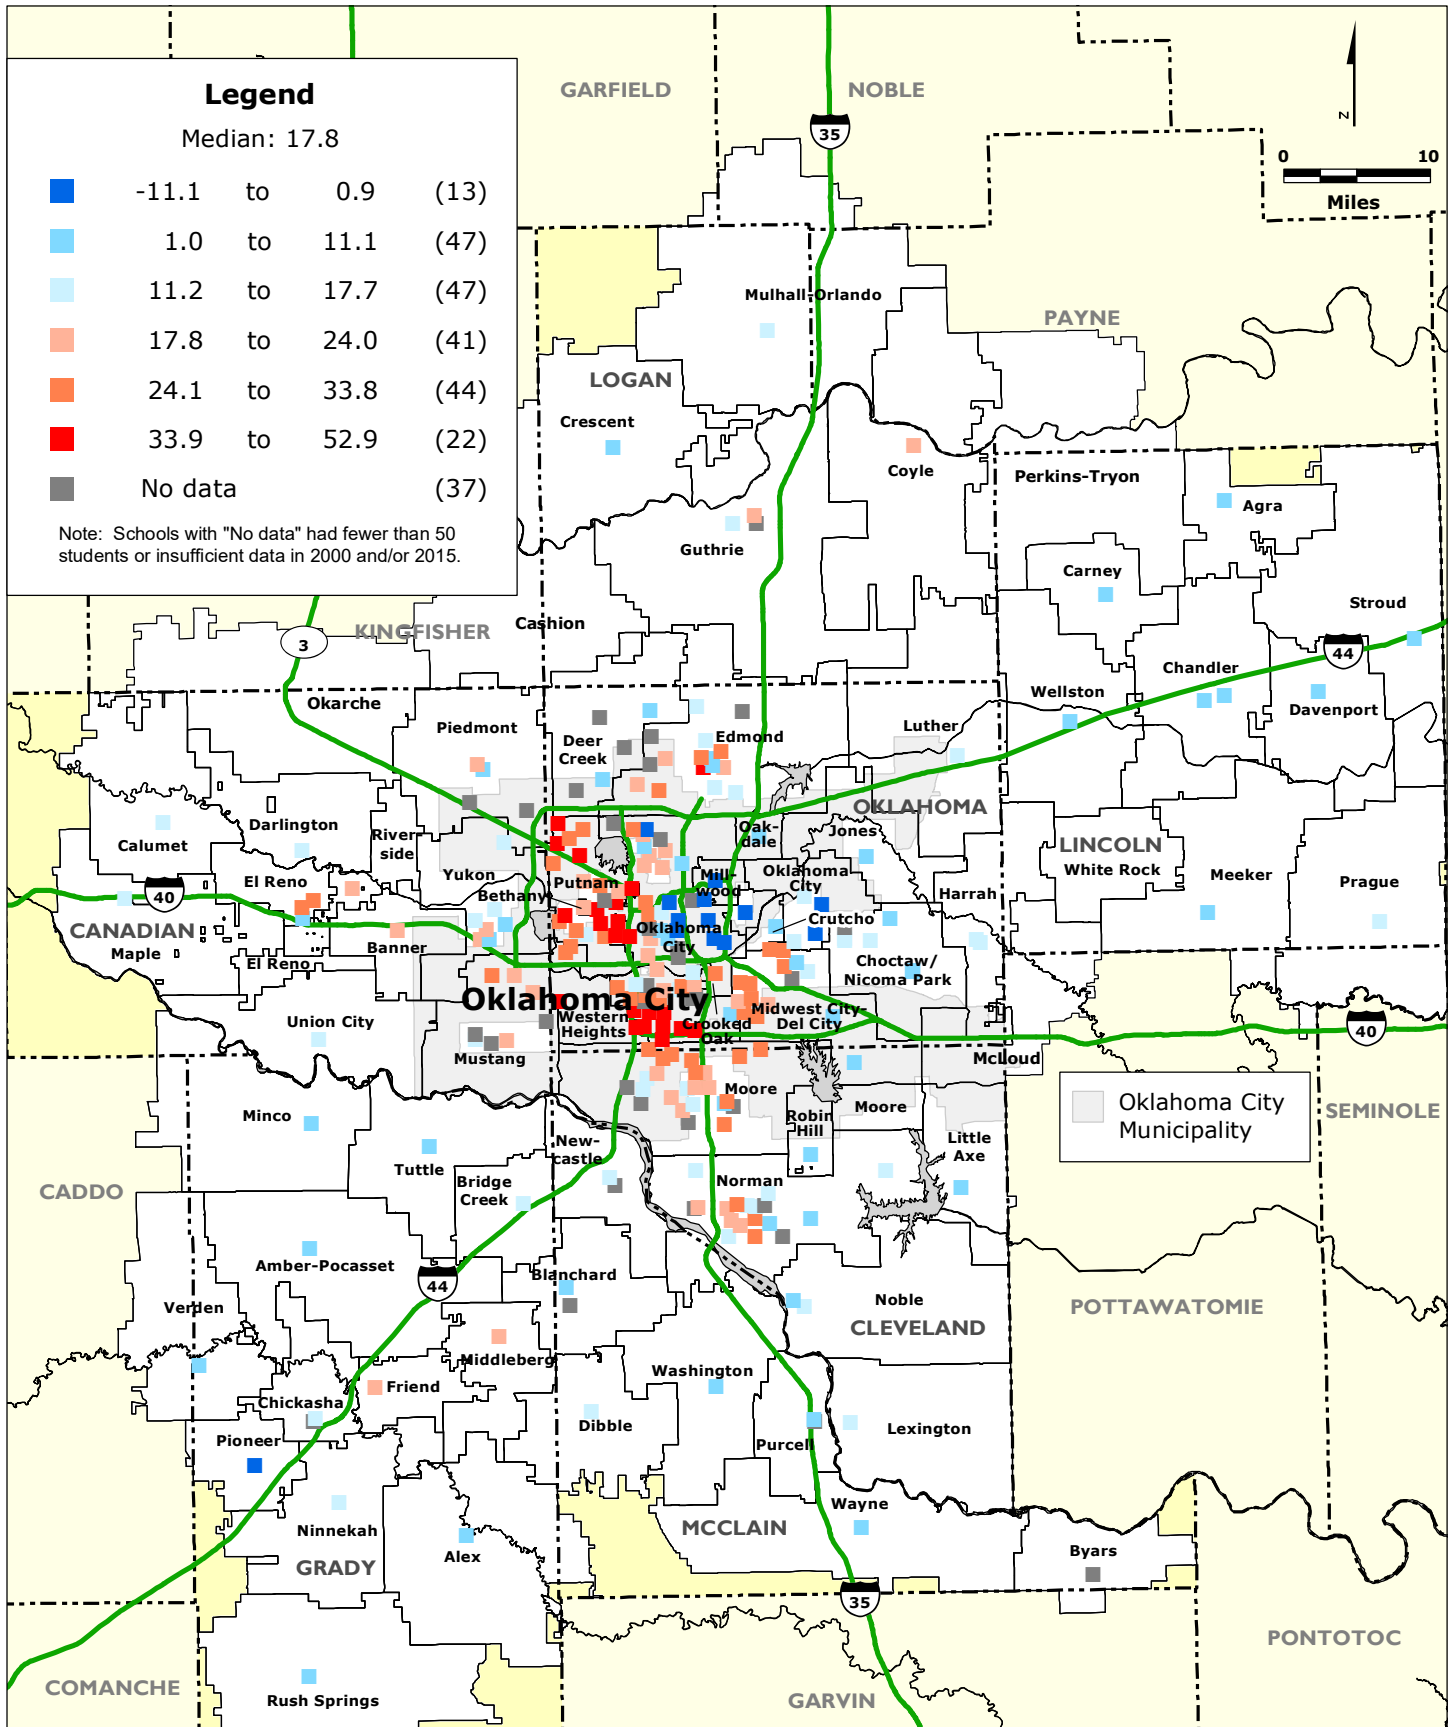

OKLAHOMA CITY REGION: Percentage Point Change in the Share of Non-Asian Minority Students by Elementary School, 2000-2015

Data Source: National Center for Education Statistics.