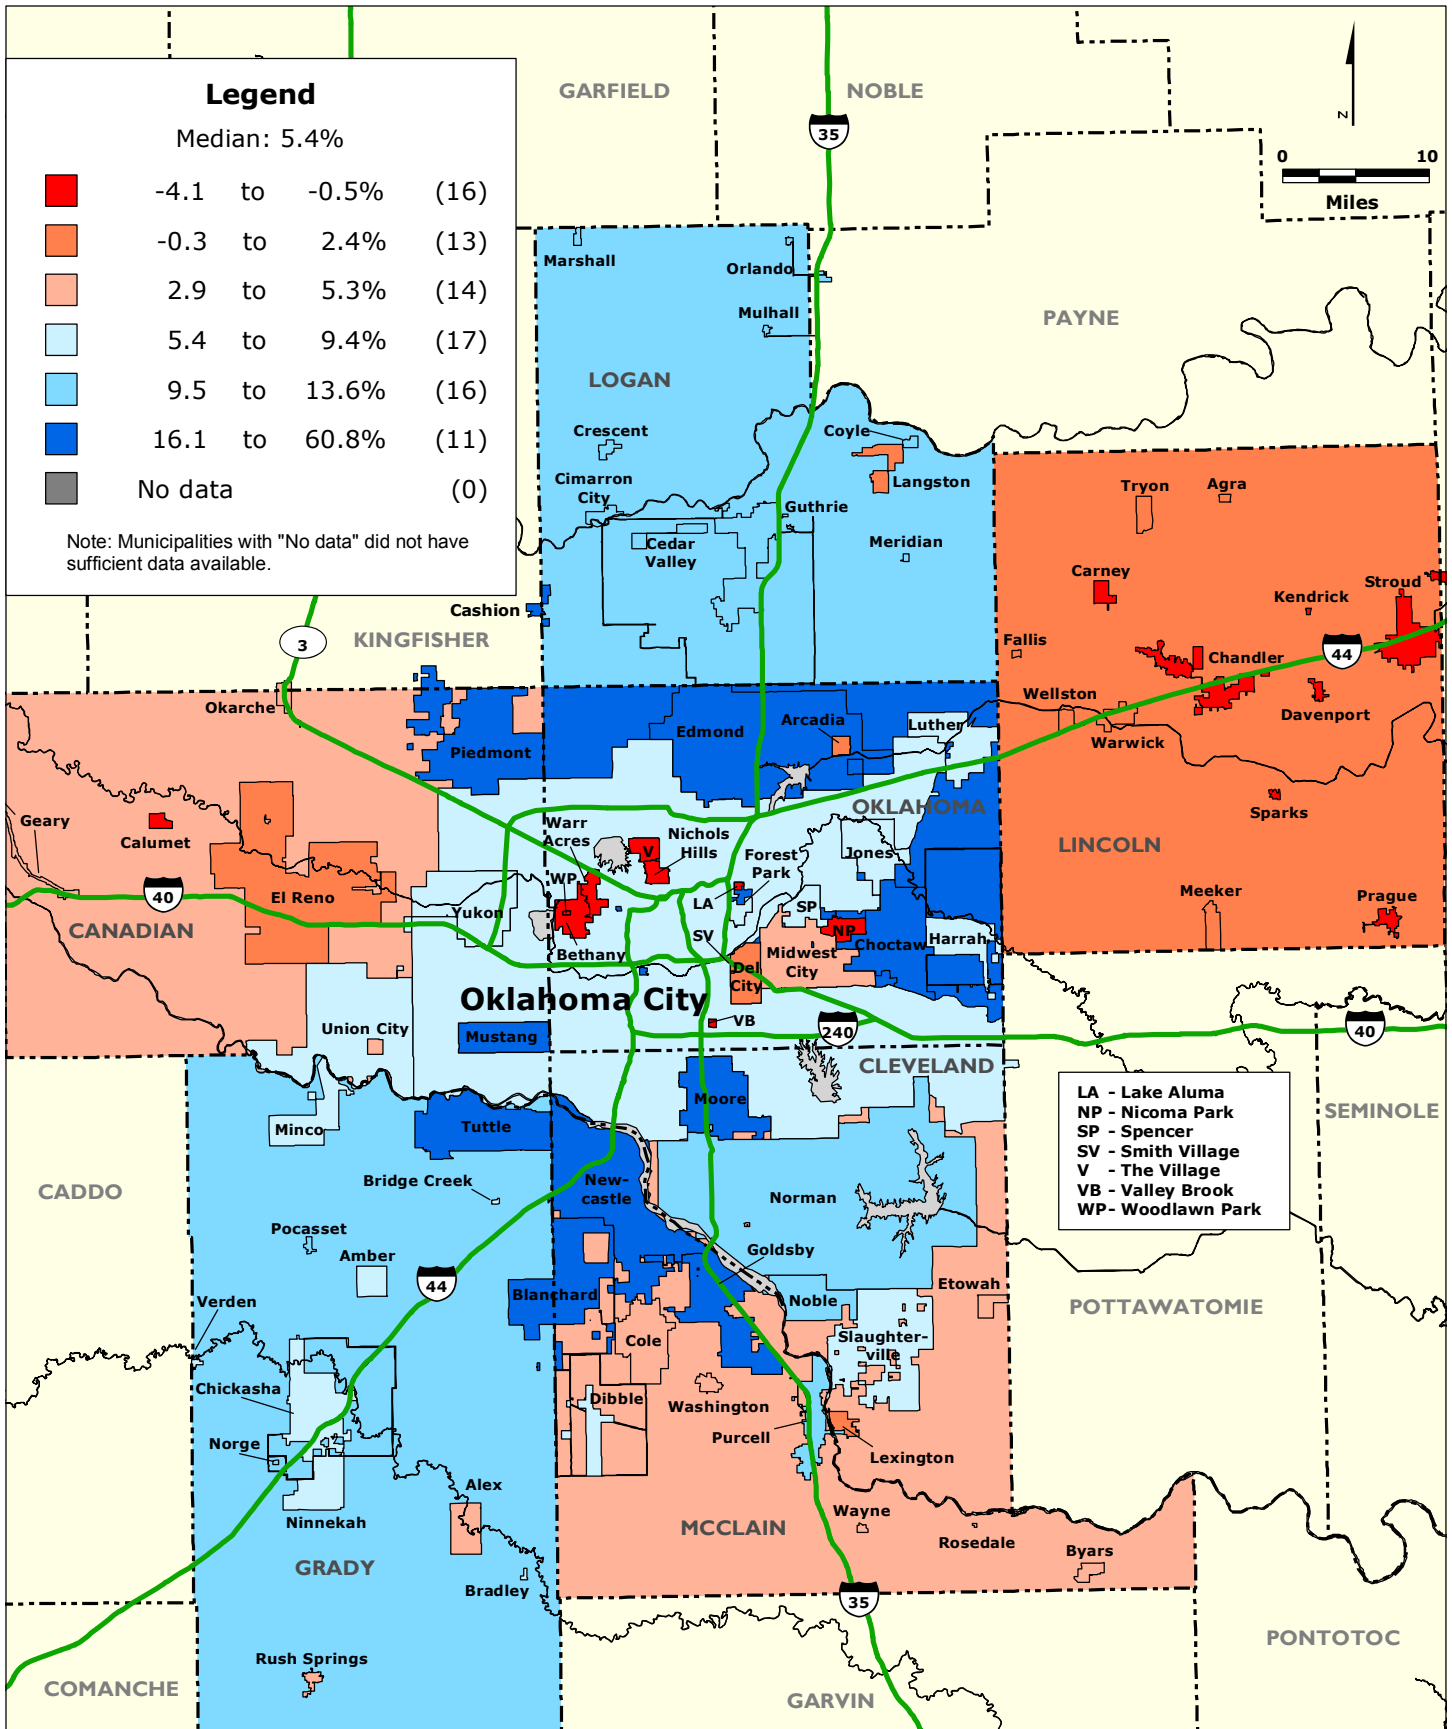

OKLAHOMA CITY REGION: Percentage Change in Population by Municipality and County Unincorporated Area, 2000-2008

Data Source: U.S. Census Bureau.