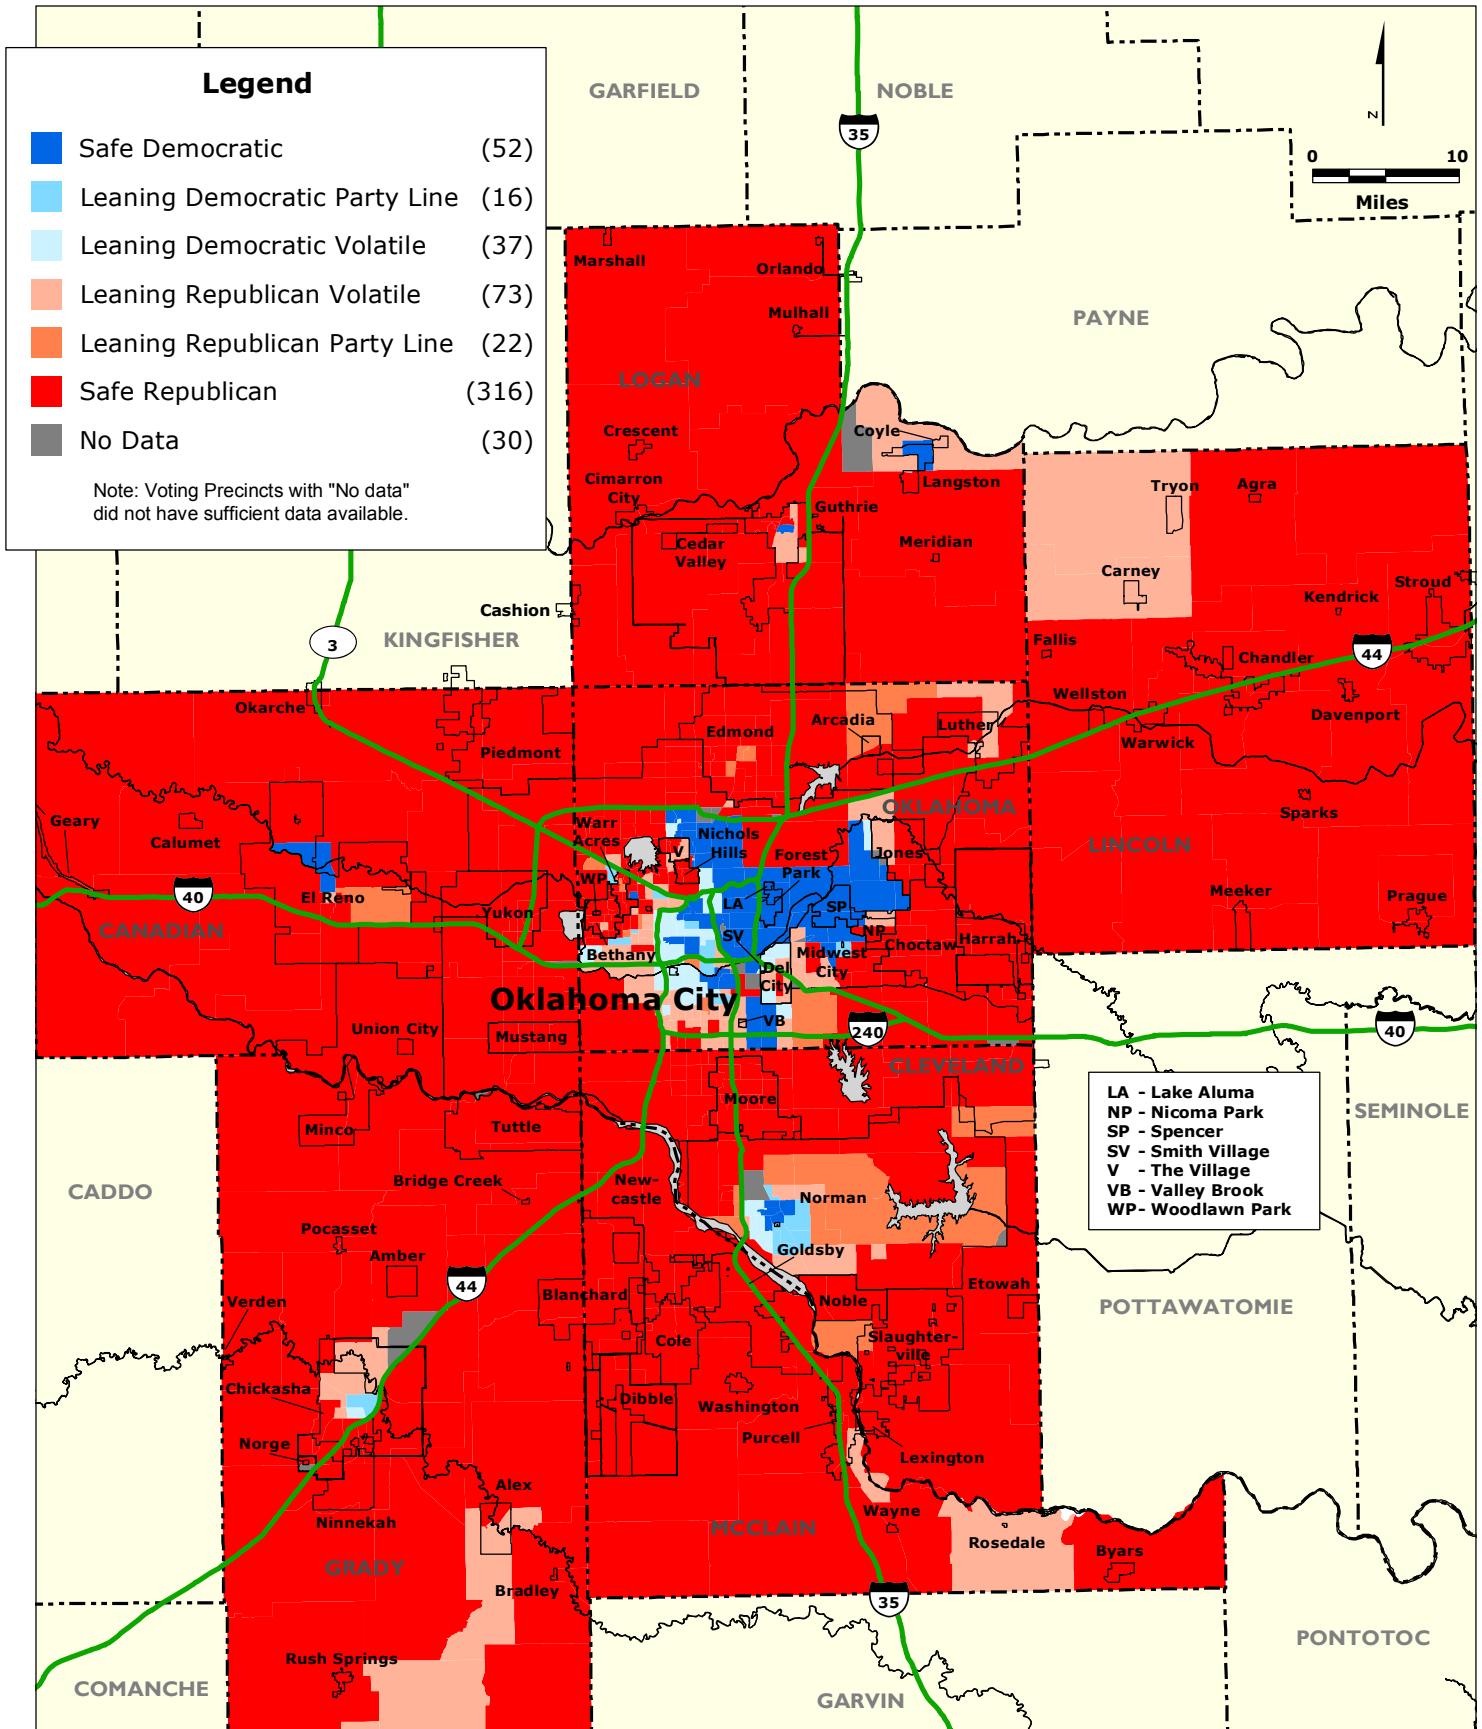

OKLAHOMA CITY REGION: Party Preferences by Voting Precincts based on Election Results for the year 2008

Data Source: Oklahoma State Election Board, Center for Spatial Analysis (University of Oklahoma).