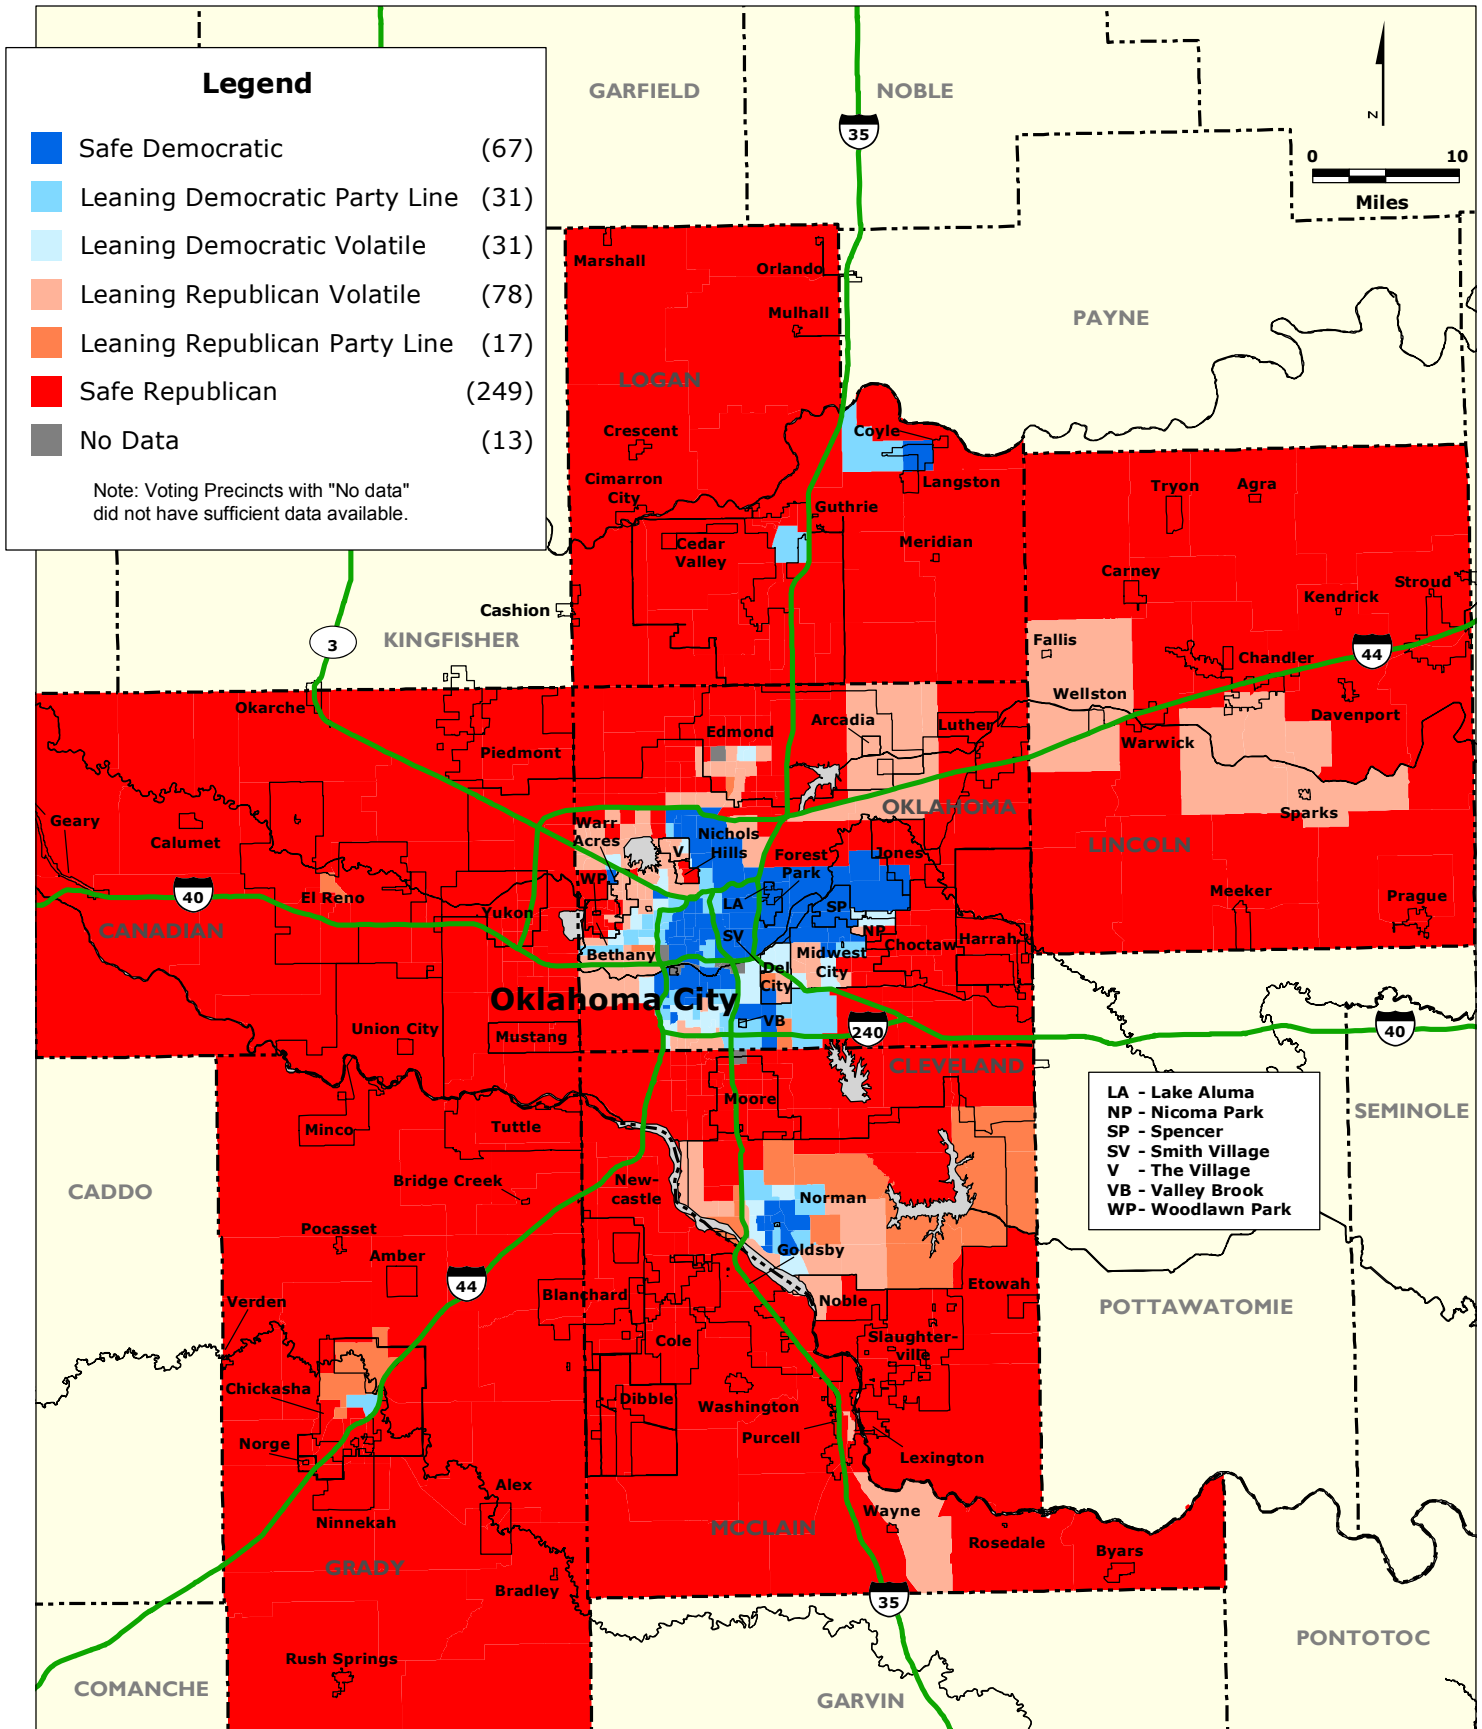

OKLAHOMA CITY REGION: Party Preferences by Voting Precincts based on Election Results for the year 2012

Data Source: Oklahoma State Election Board, Center for Spatial Analysis (University of Oklahoma).