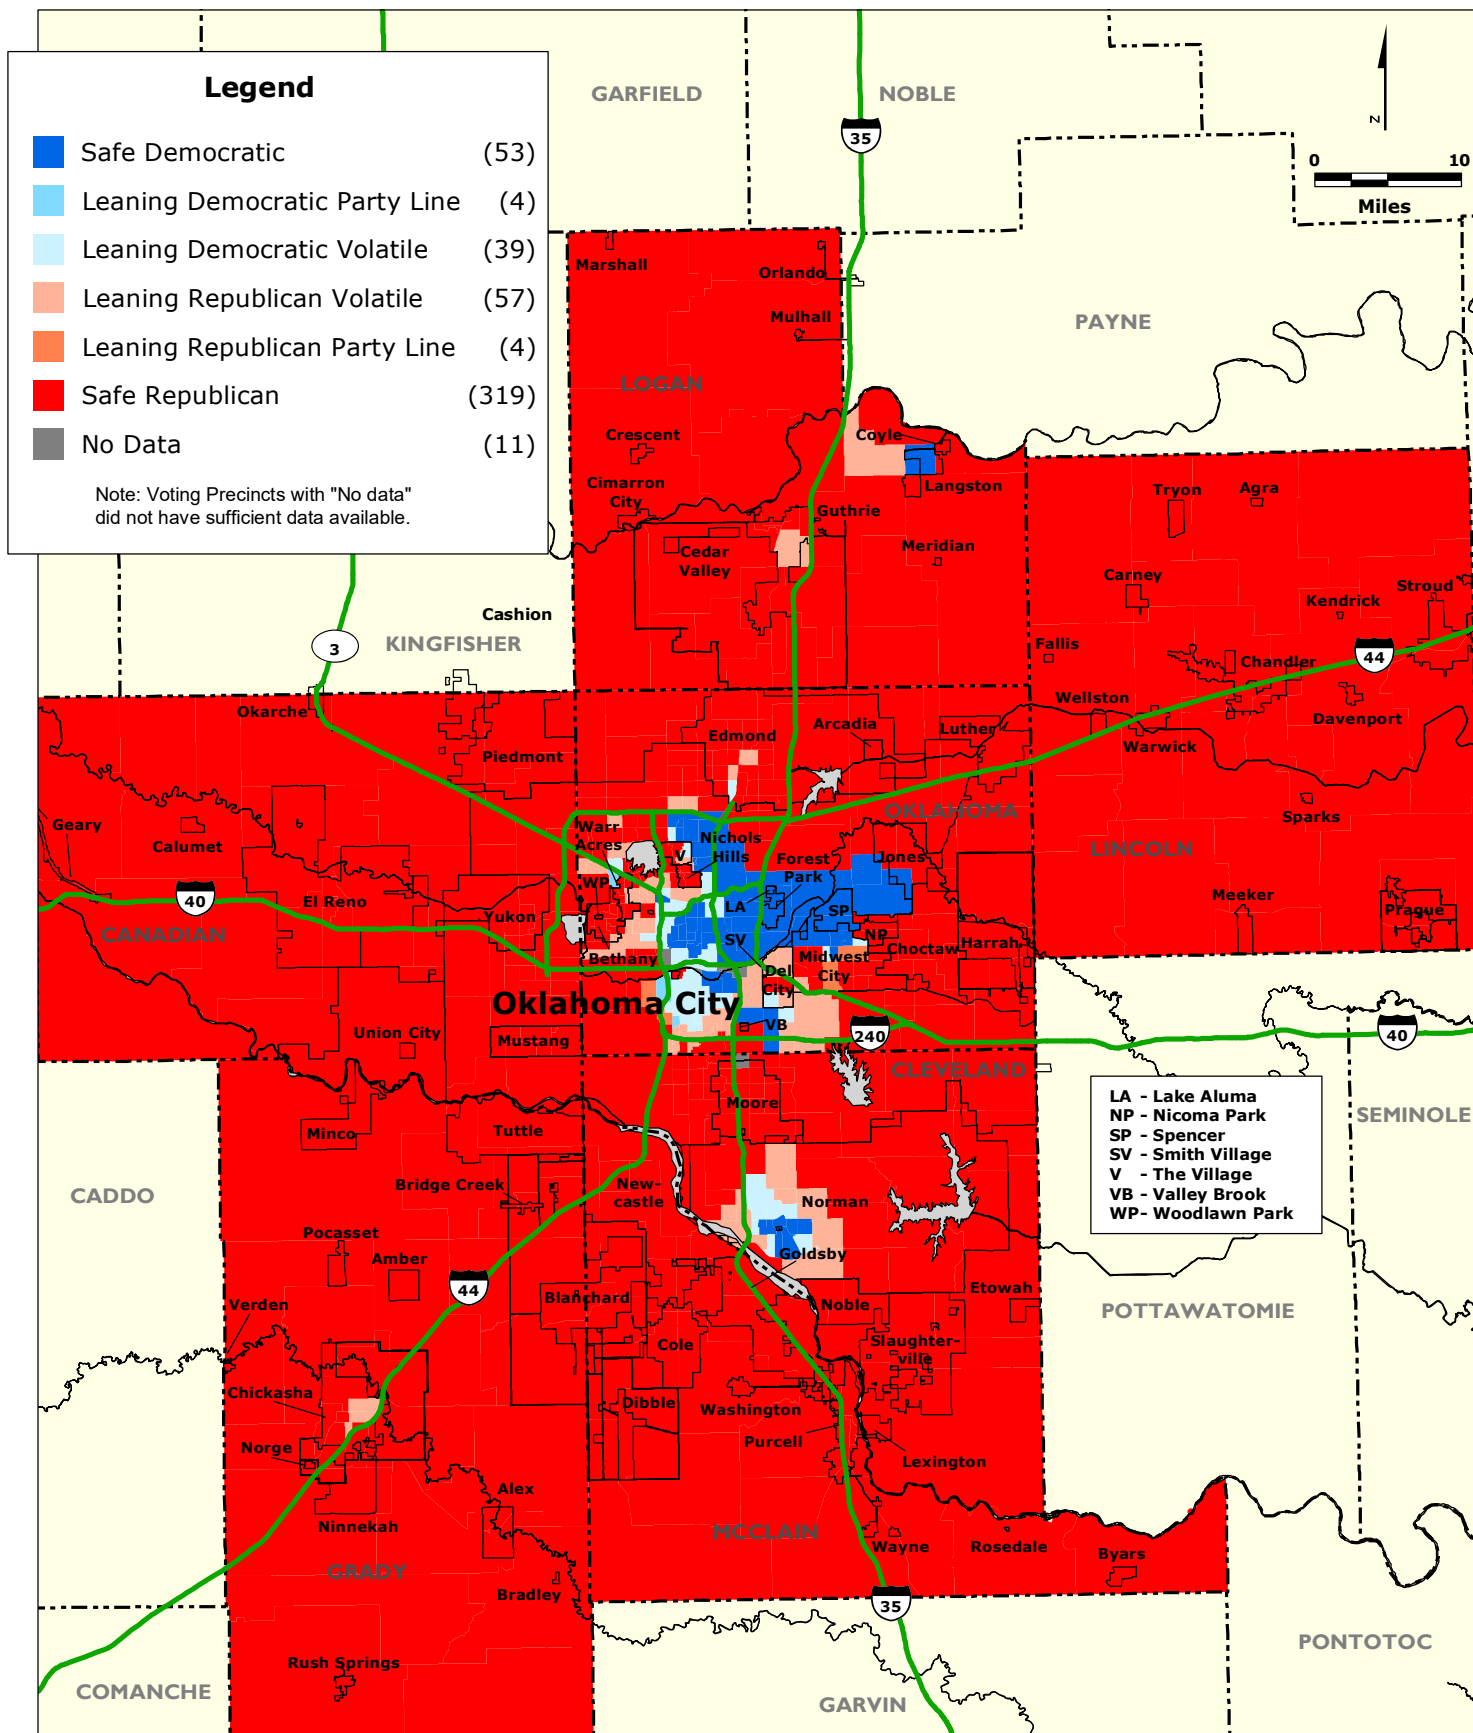

# OKLAHOMA CITY REGION: Party Preferences by Voting Precincts based on Election Results for the year 2016

Data Source: Oklahoma State Election Board, Center for Spatial Analysis (University of Oklahoma).