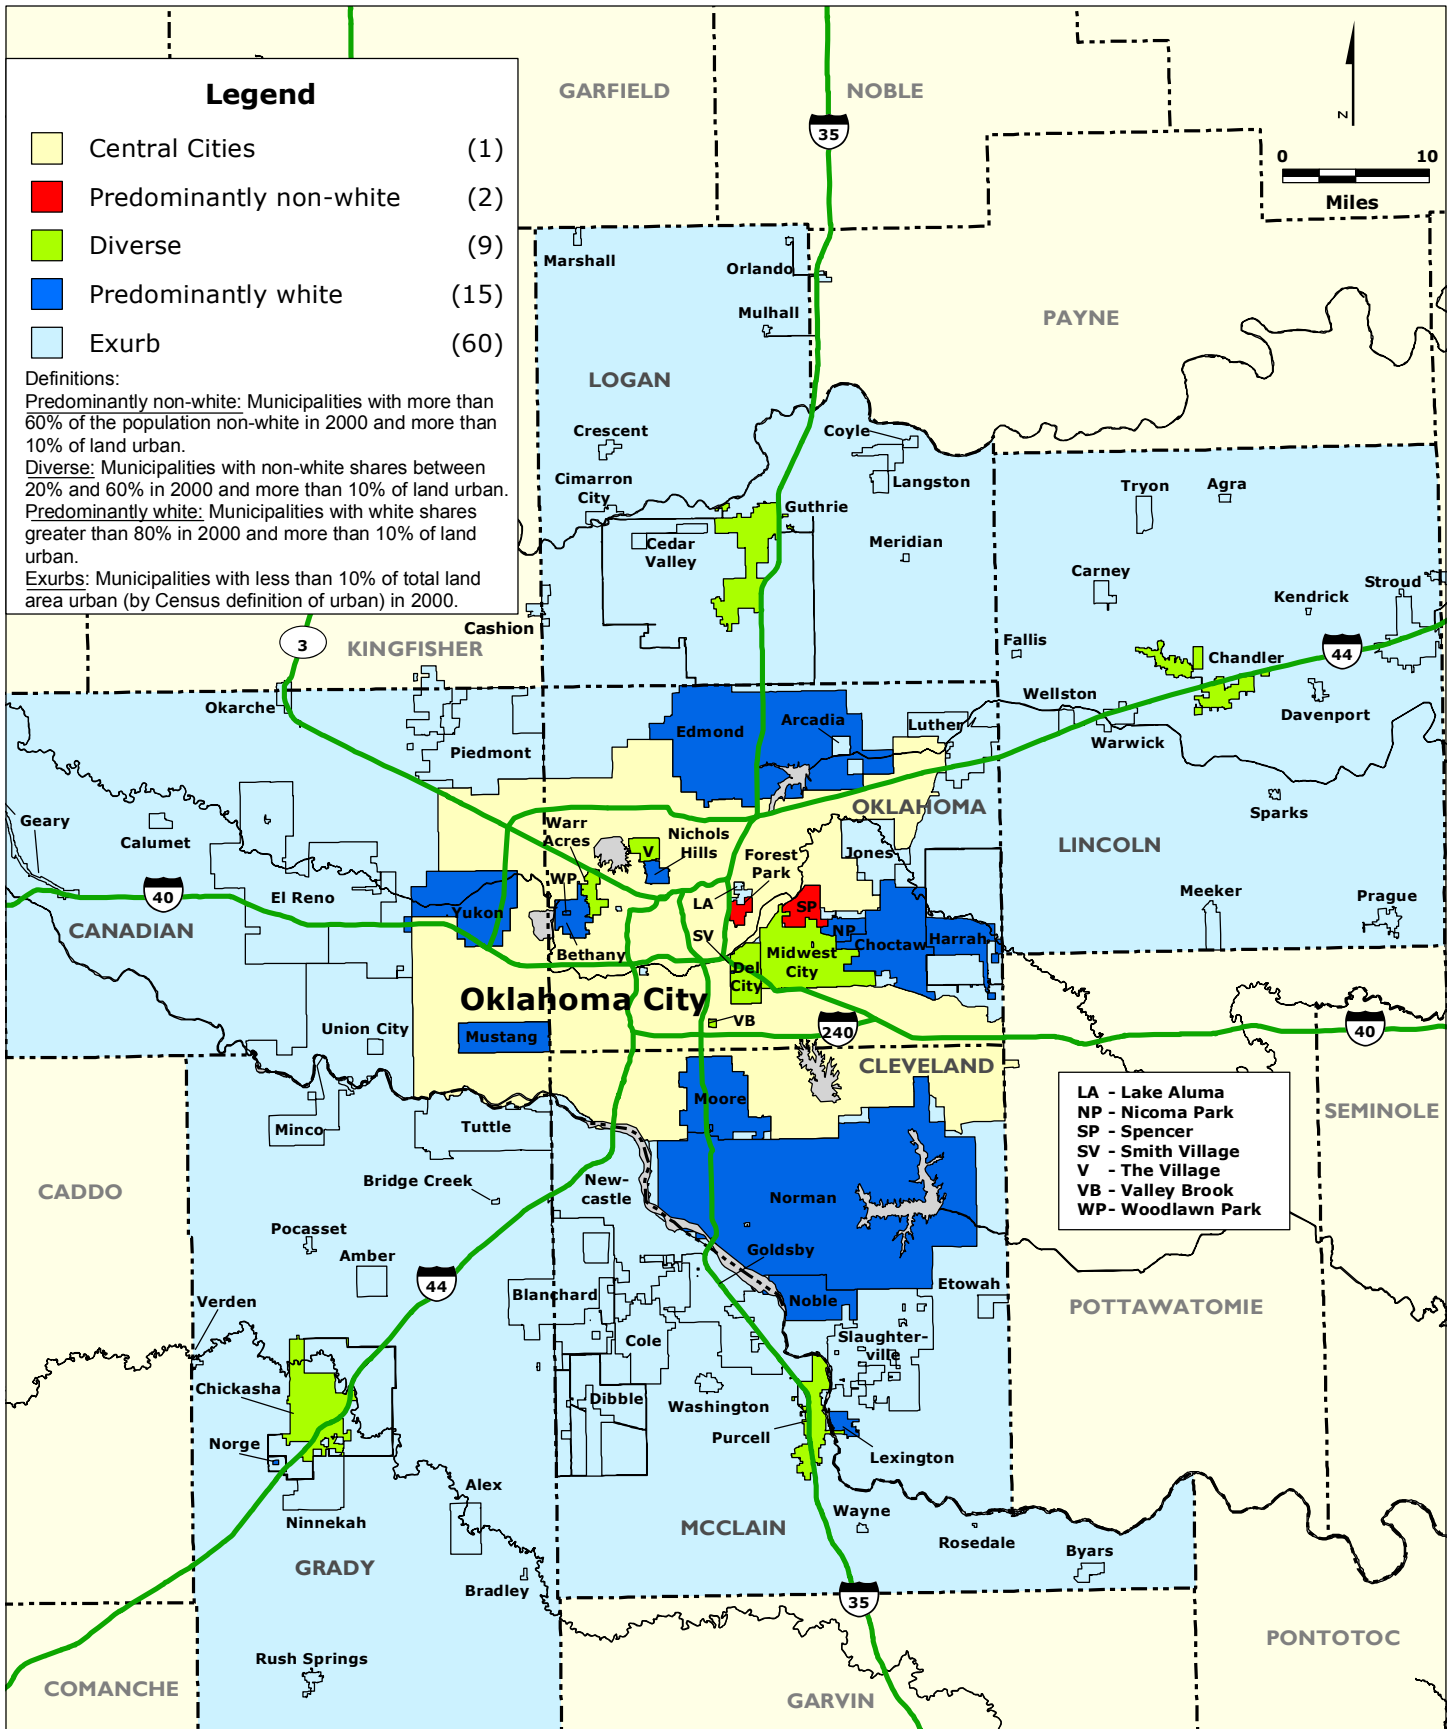

OKLAHOMA CITY REGION: Community Type by Municipality and County Unincorporated Area, 2000

Data Source: U.S. Census Bureau.