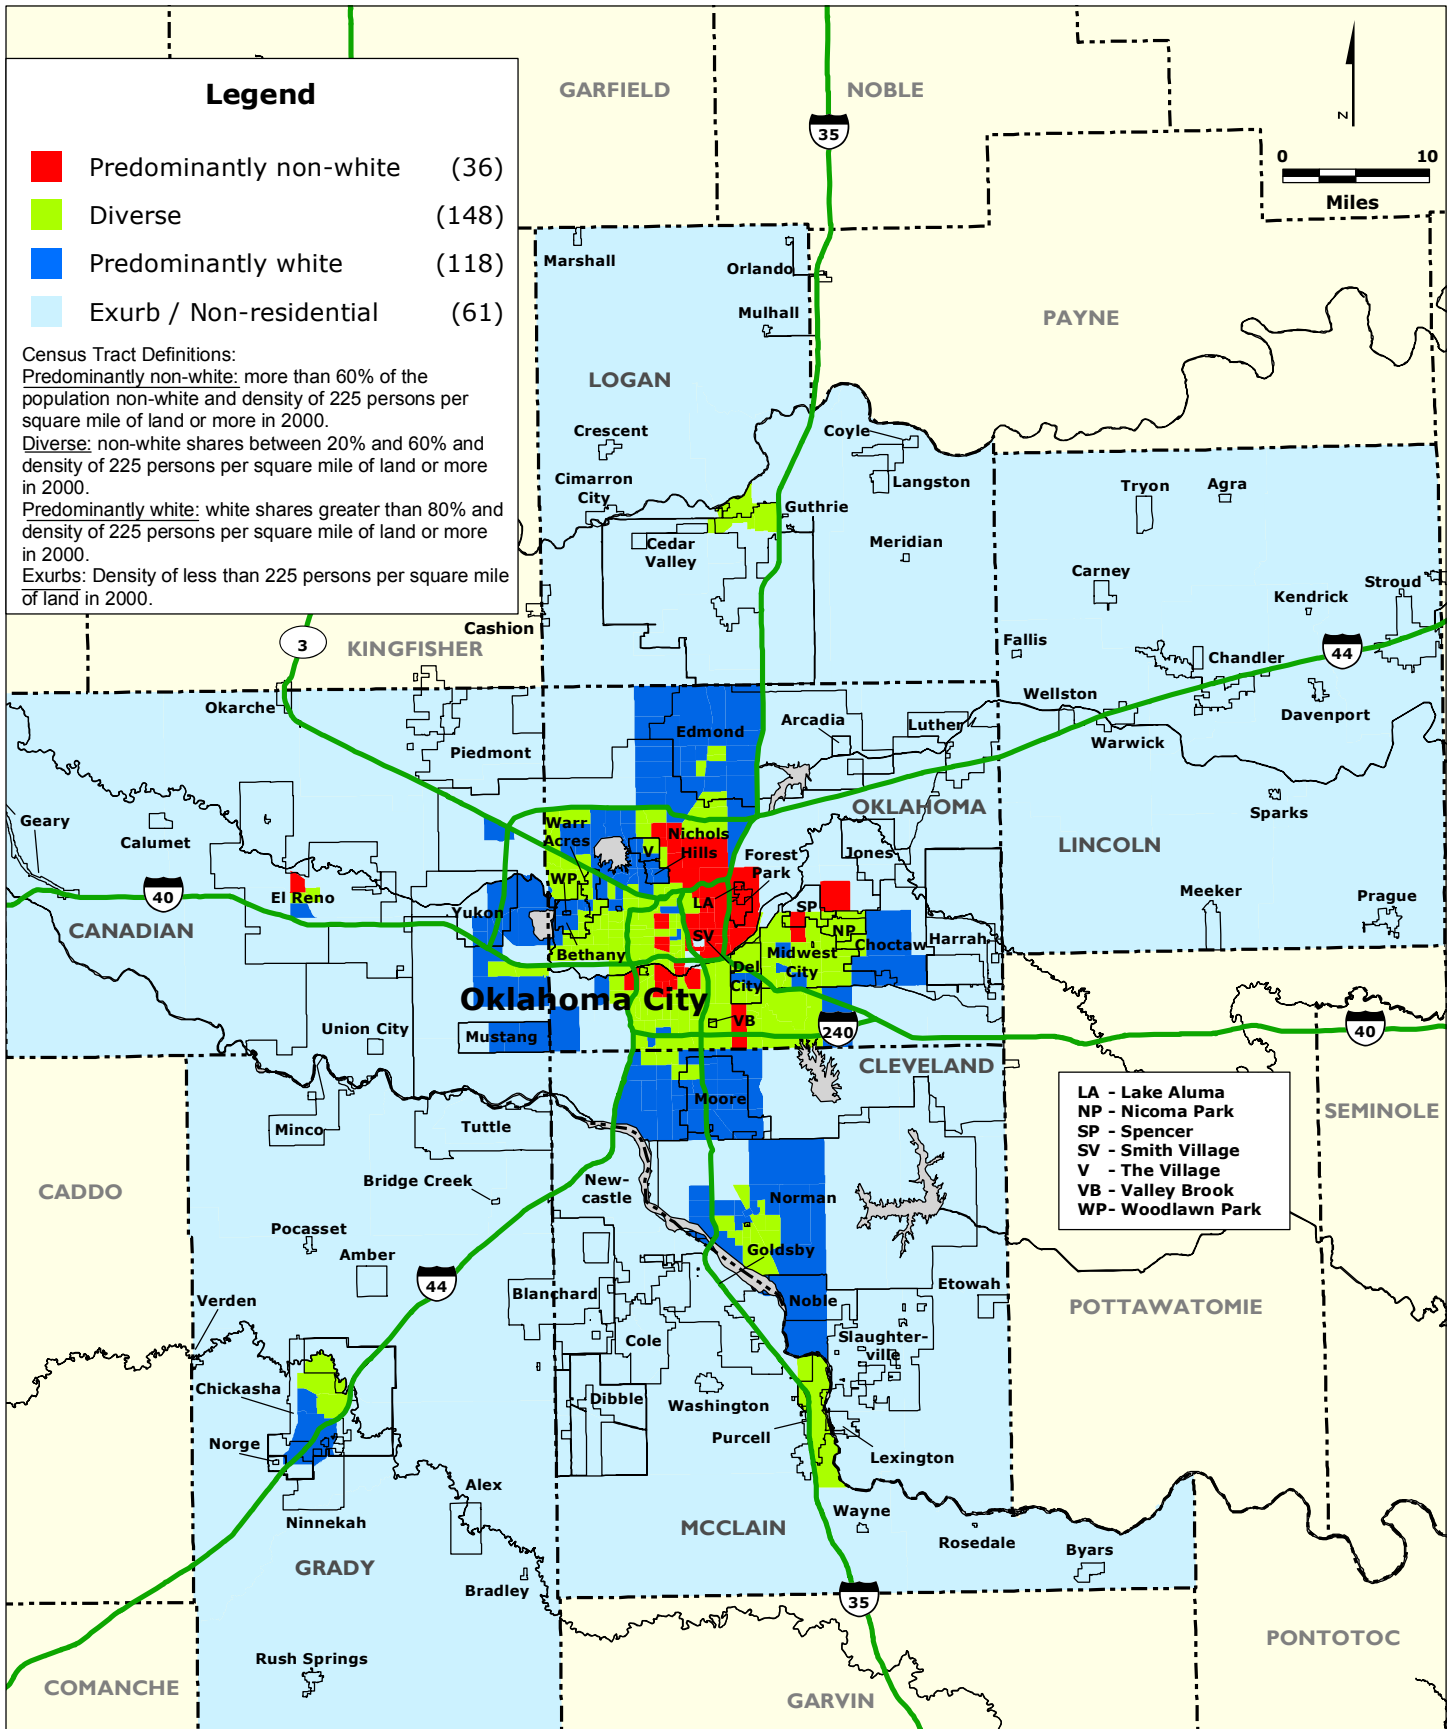

# OKLAHOMA CITY REGION: Community Type by Census Tract, 2000

Data Sources: U.S. Census Bureau; Geolytics NCDB.