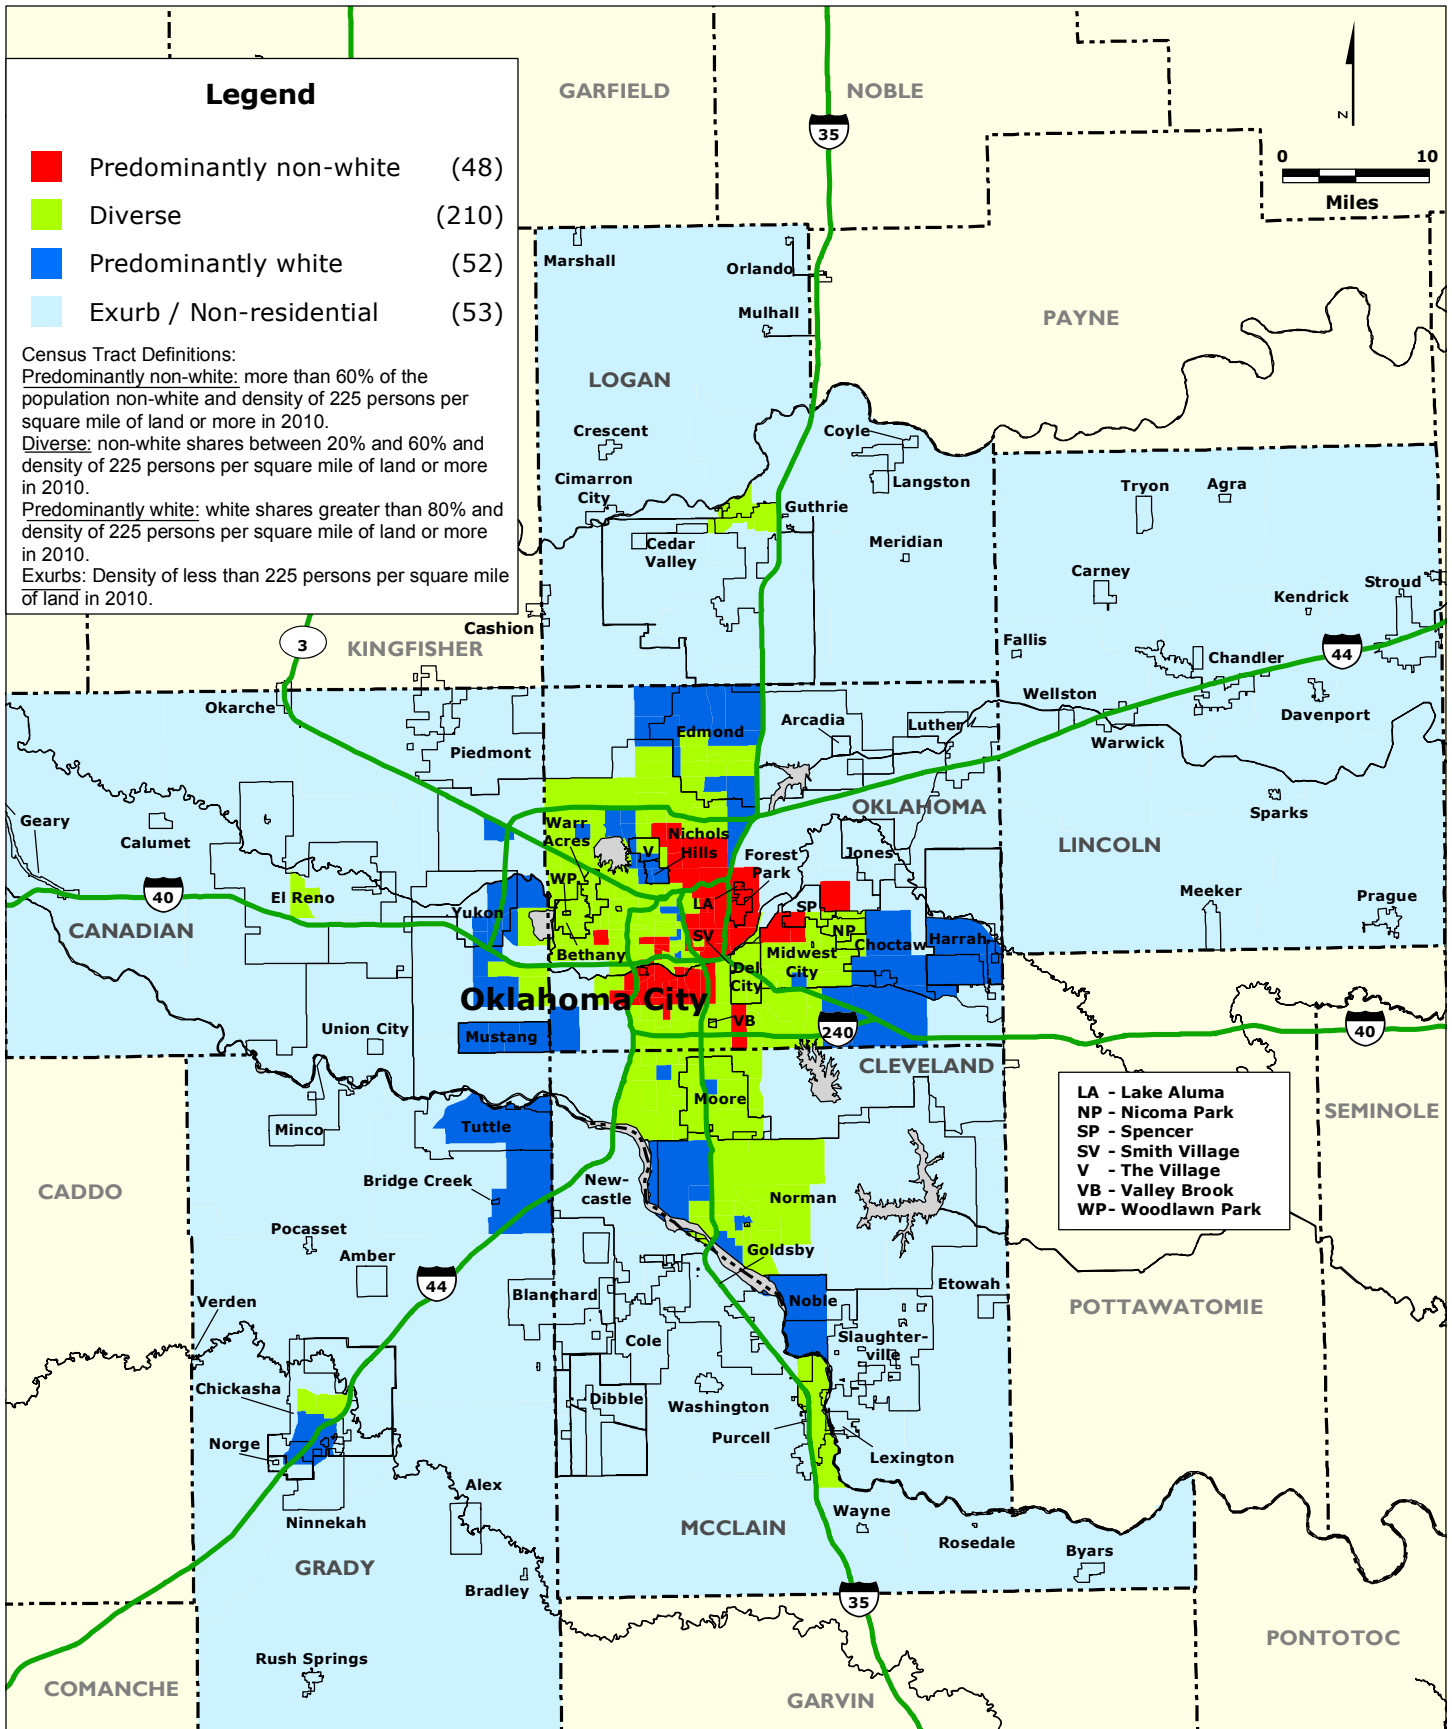

OKLAHOMA CITY REGION: Community Type by Census Tract, 2010

Data Source: U.S. Census Bureau.