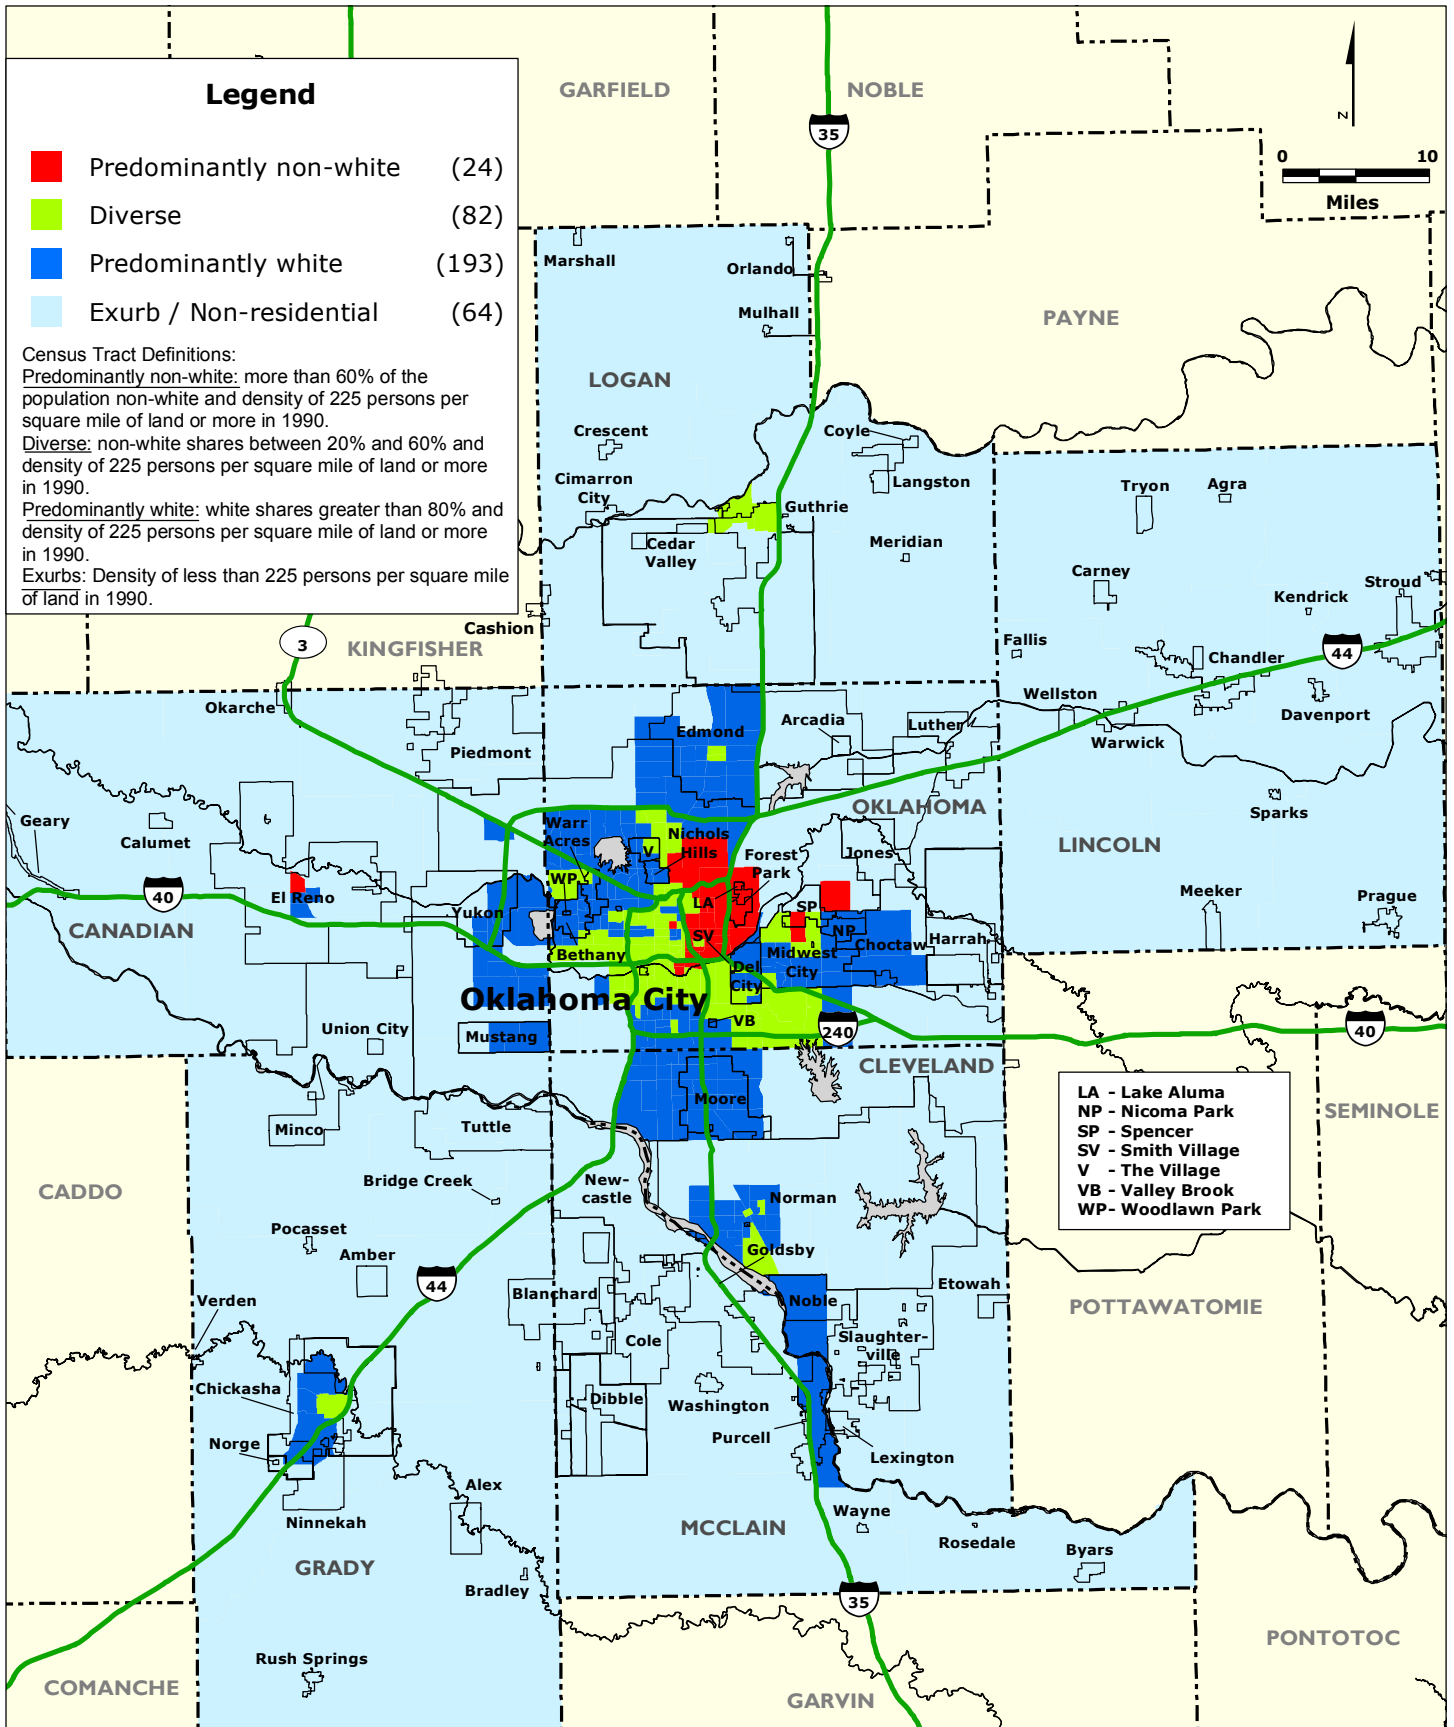

OKLAHOMA CITY REGION: Community Type by Census Tract, 1990

Data Sources: U.S. Census Bureau; Geolytics NCDB.