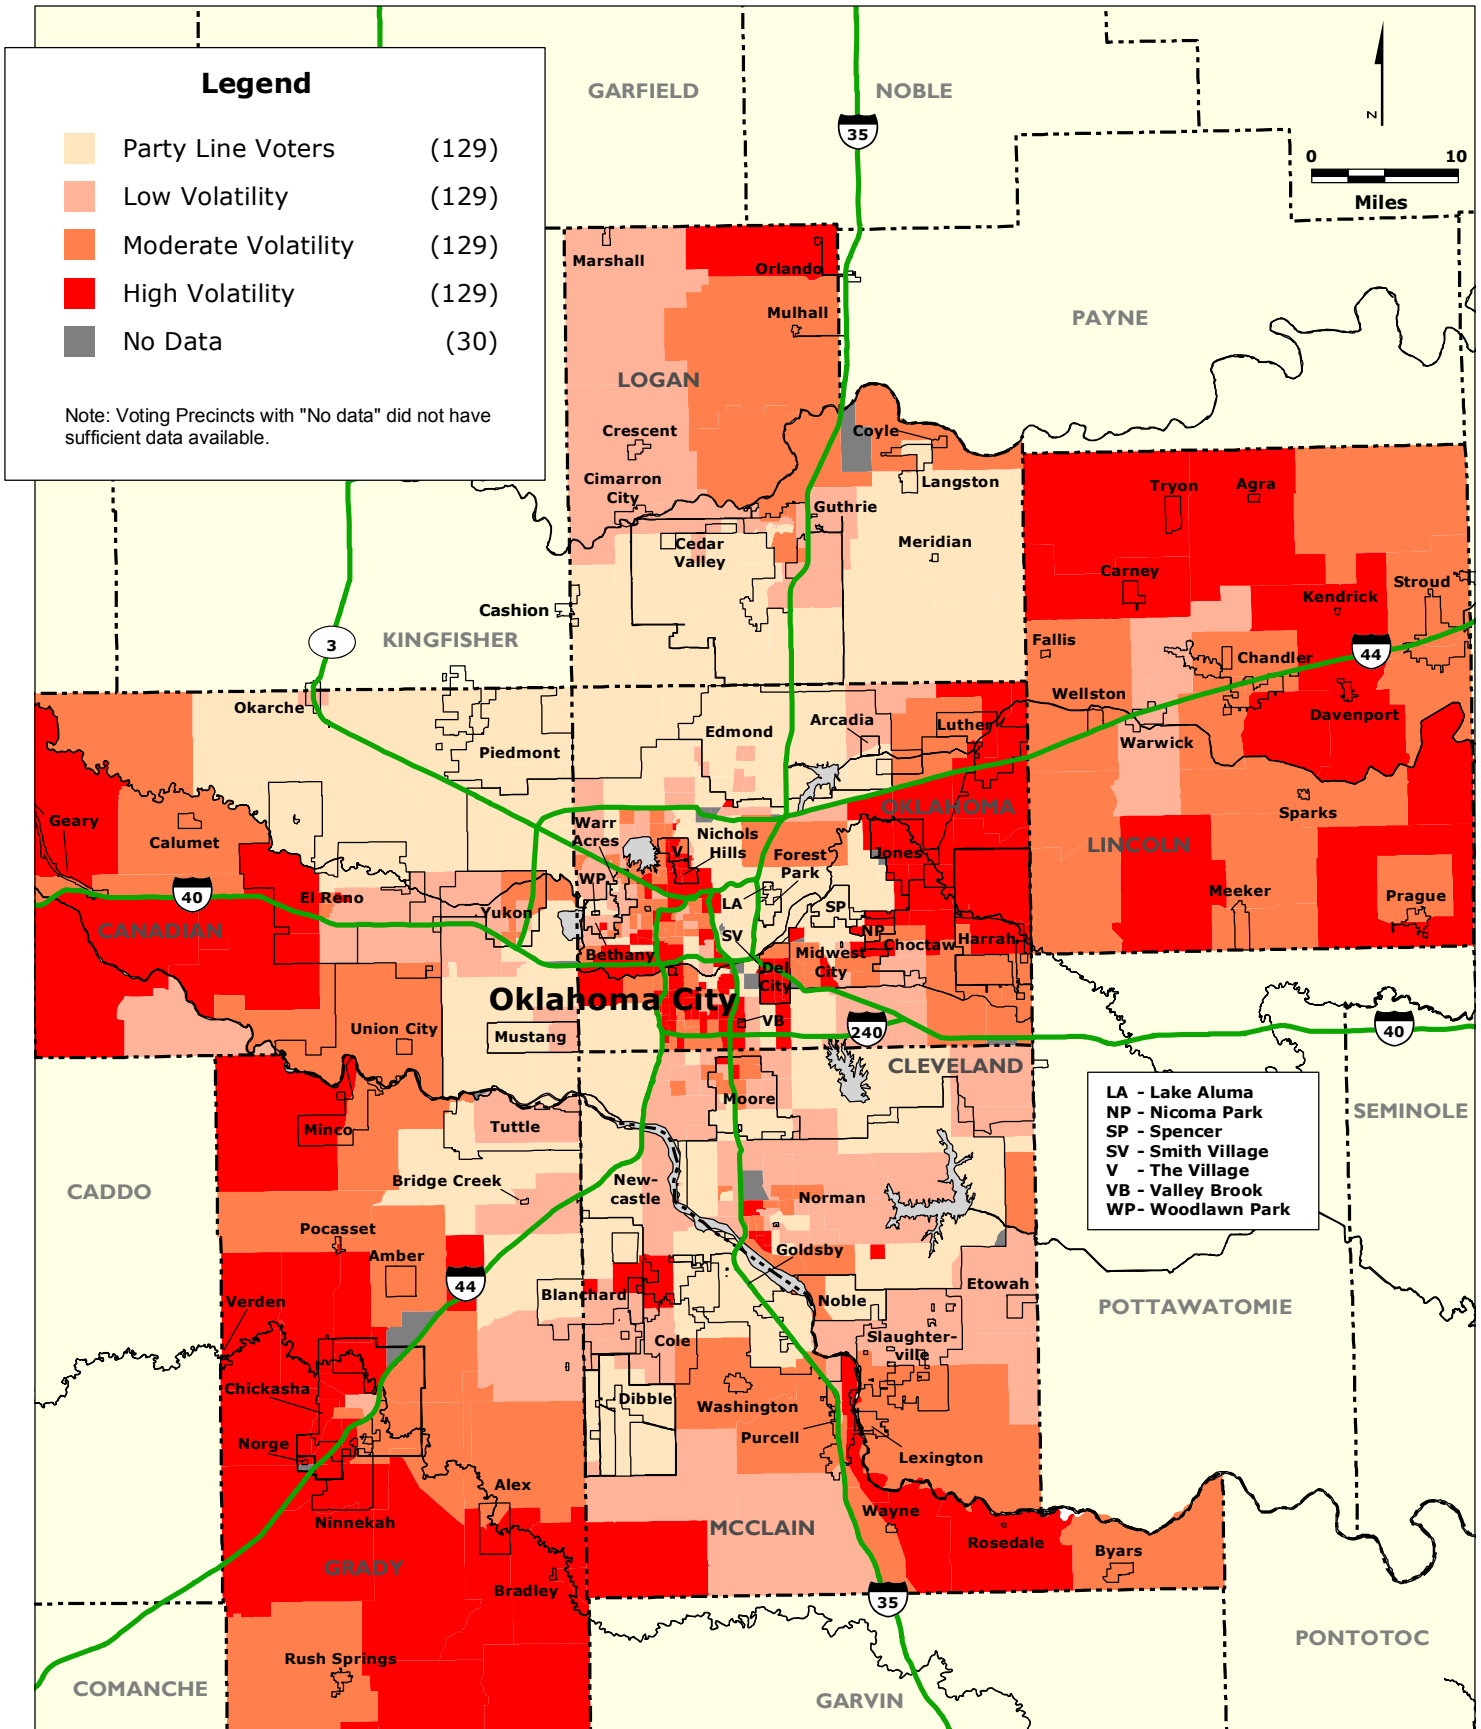

OKLAHOMA CITY REGION: Voter Volatility by Voting Precincts based on Election Results for the year 2008

Data Source: Oklahoma State Election Board, Center for Spatial Analysis (University of Oklahoma).