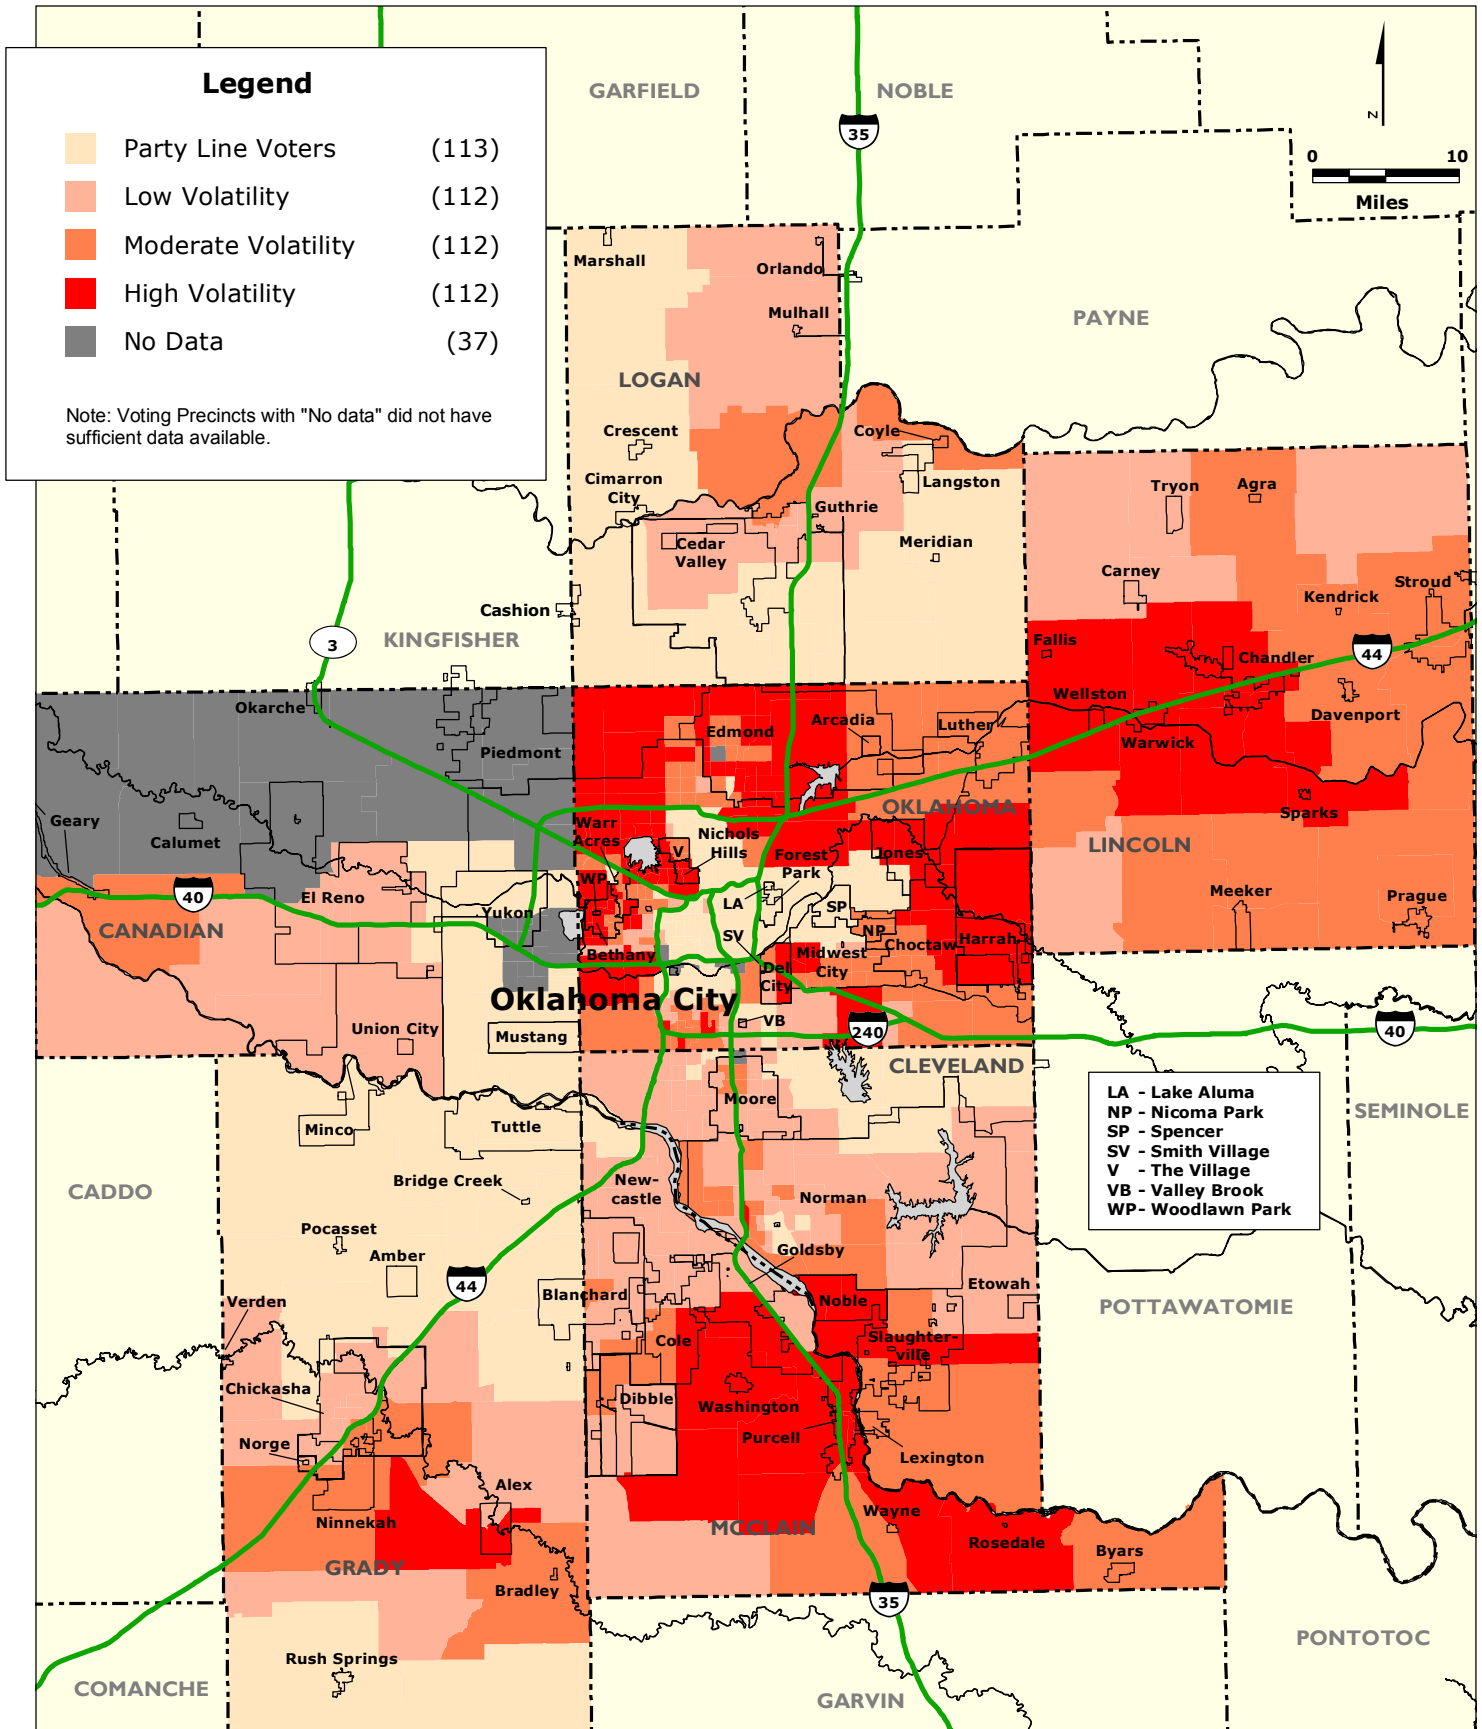

OKLAHOMA CITY REGION: Voter Volatility by Voting Precincts based on Election Results for the year 2012

Data Source: Oklahoma State Election Board, Center for Spatial Analysis (University of Oklahoma).