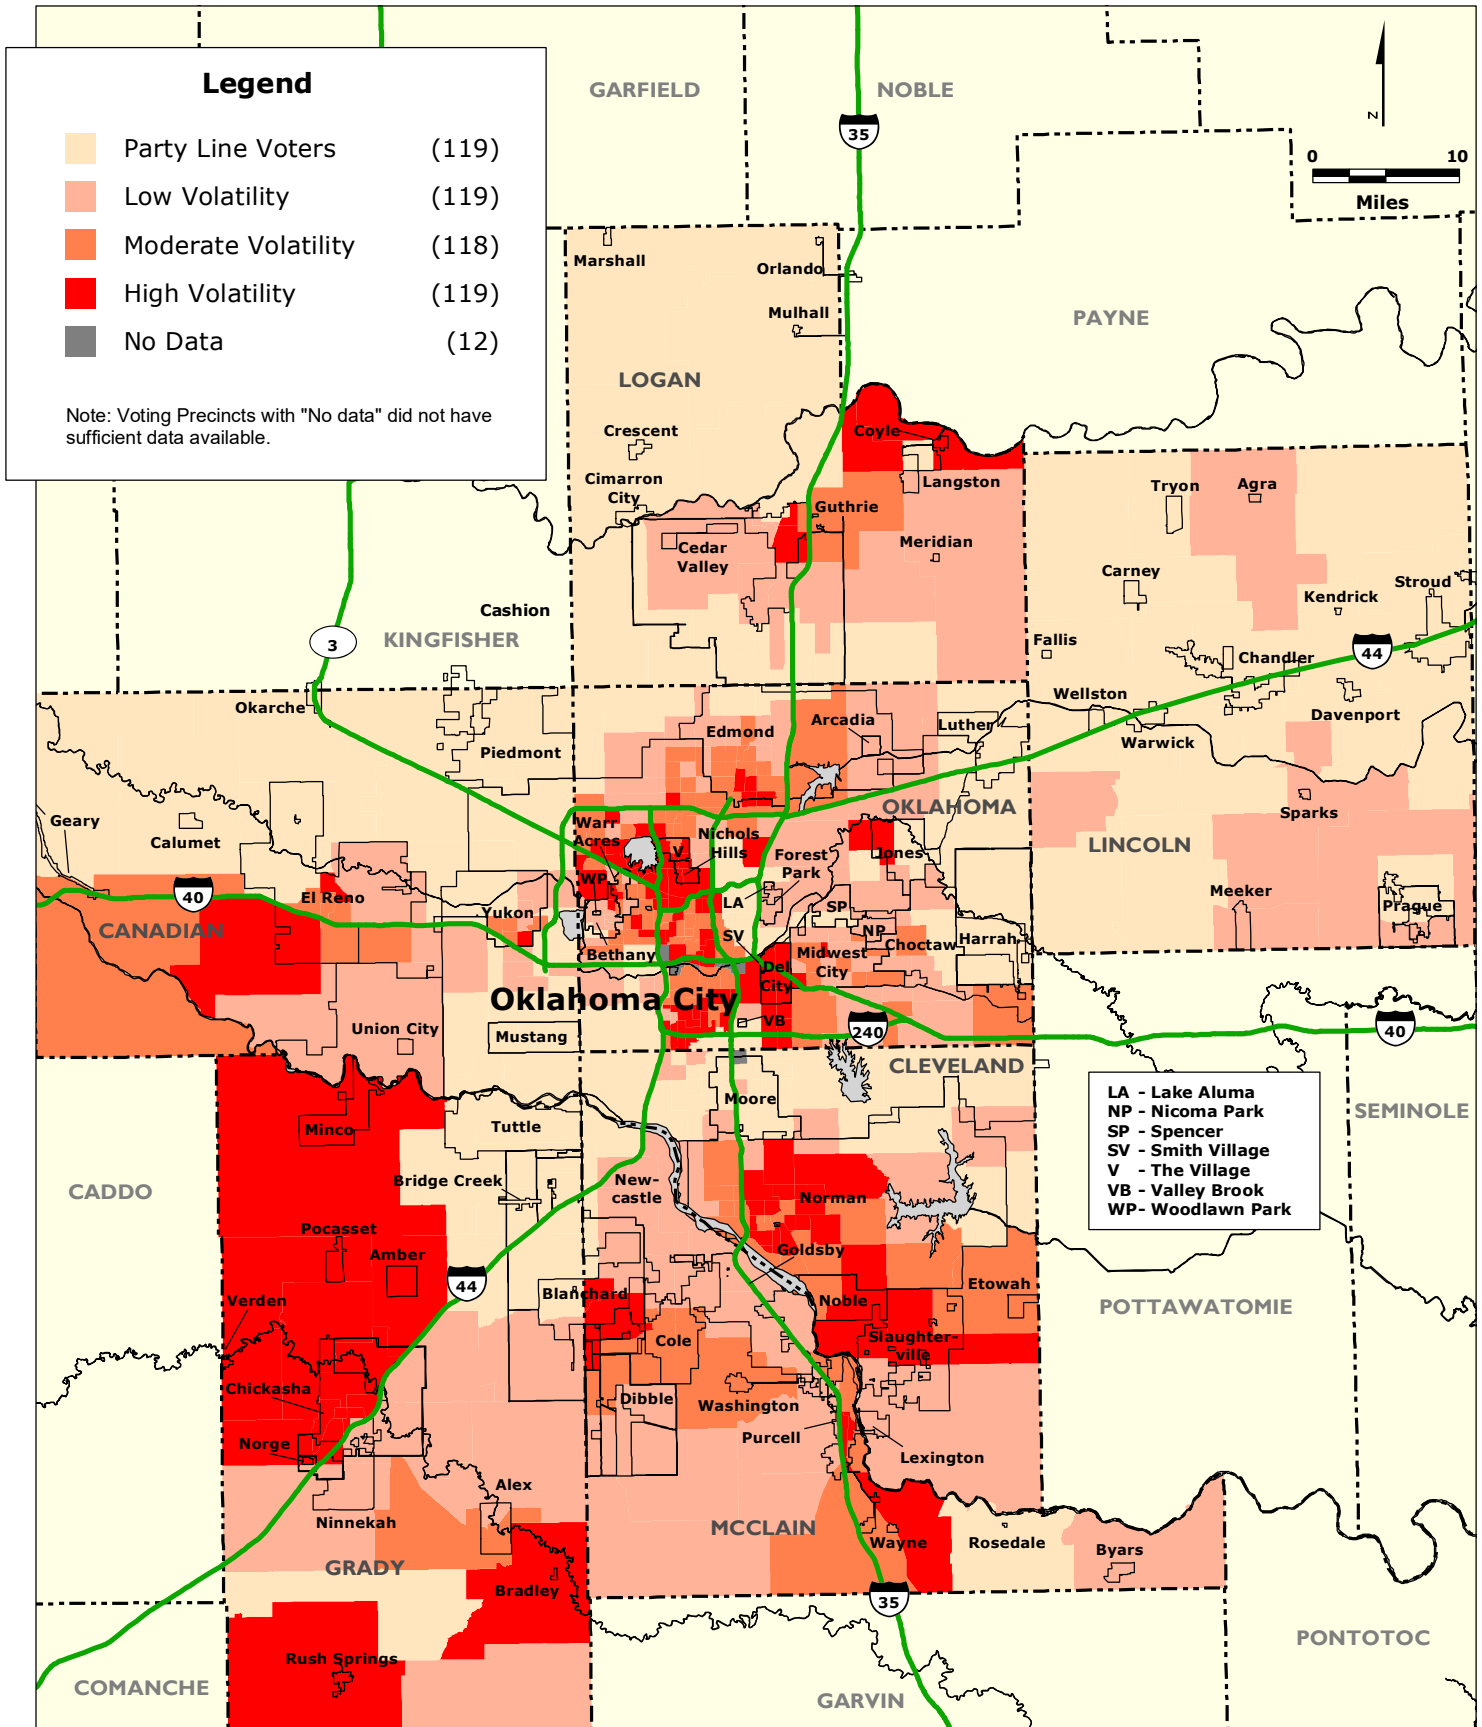

# OKLAHOMA CITY REGION: Voter Volatility by Voting Precincts based on Election Results for the year 2016

Data Source: Oklahoma State Election Board, Center for Spatial Analysis (University of Oklahoma).