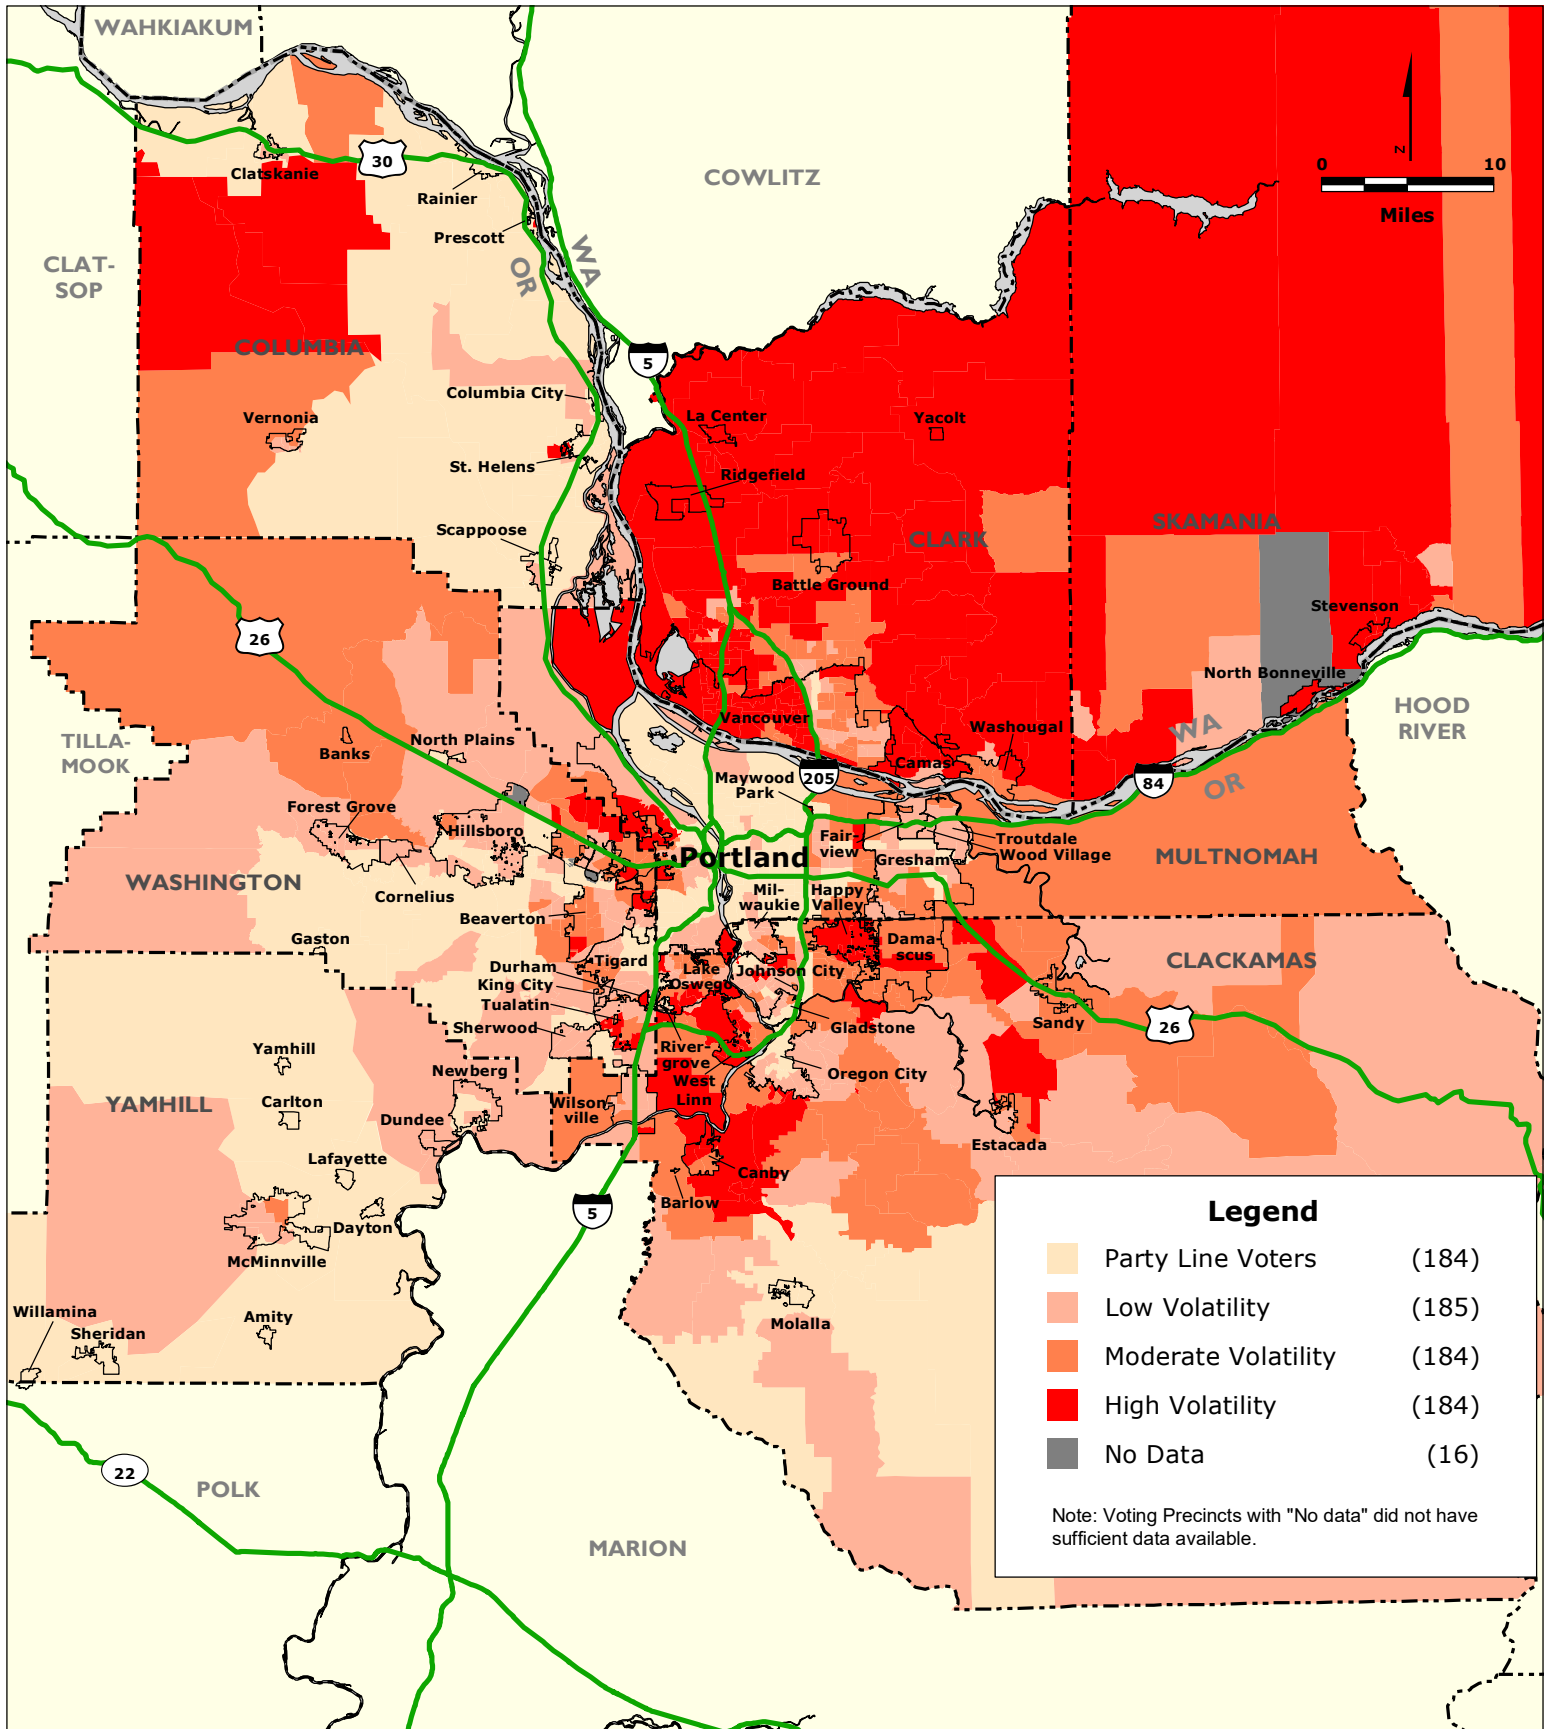

PORTLAND REGION: Voter Volatility by Voting Precincts based on Election Results for the year 2008

Data Sources: OpenElections Project; Metro RLIS, Oregon Secretary of State and Various County Departments; and Washington Secretary of State and Various County Departments.