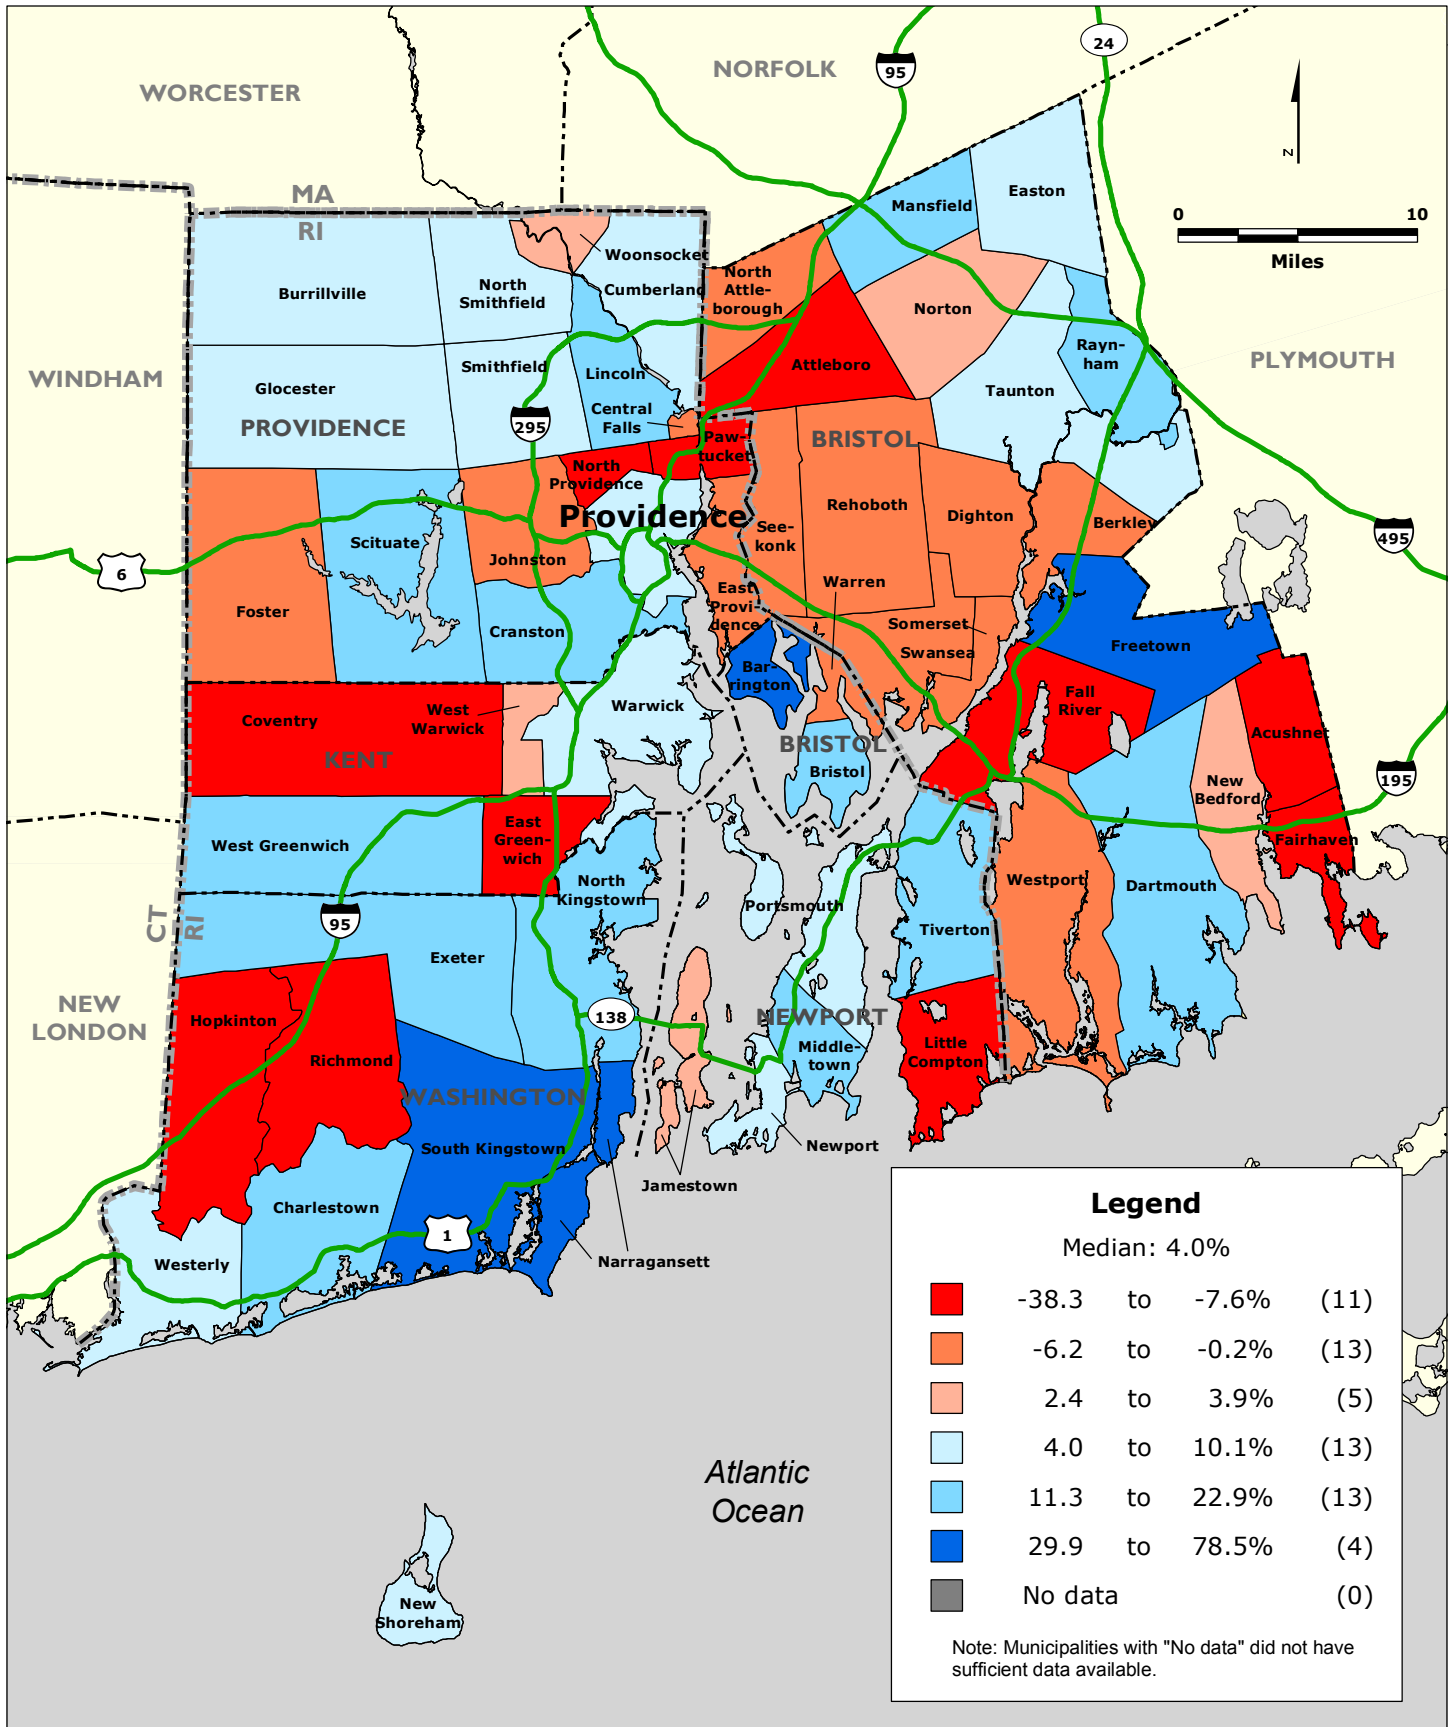

PROVIDENCE REGION: Percentage Change in Jobs by Municipality, 2003-2008

Data Source: U.S. Census Bureau, Local Employment Dynamics.