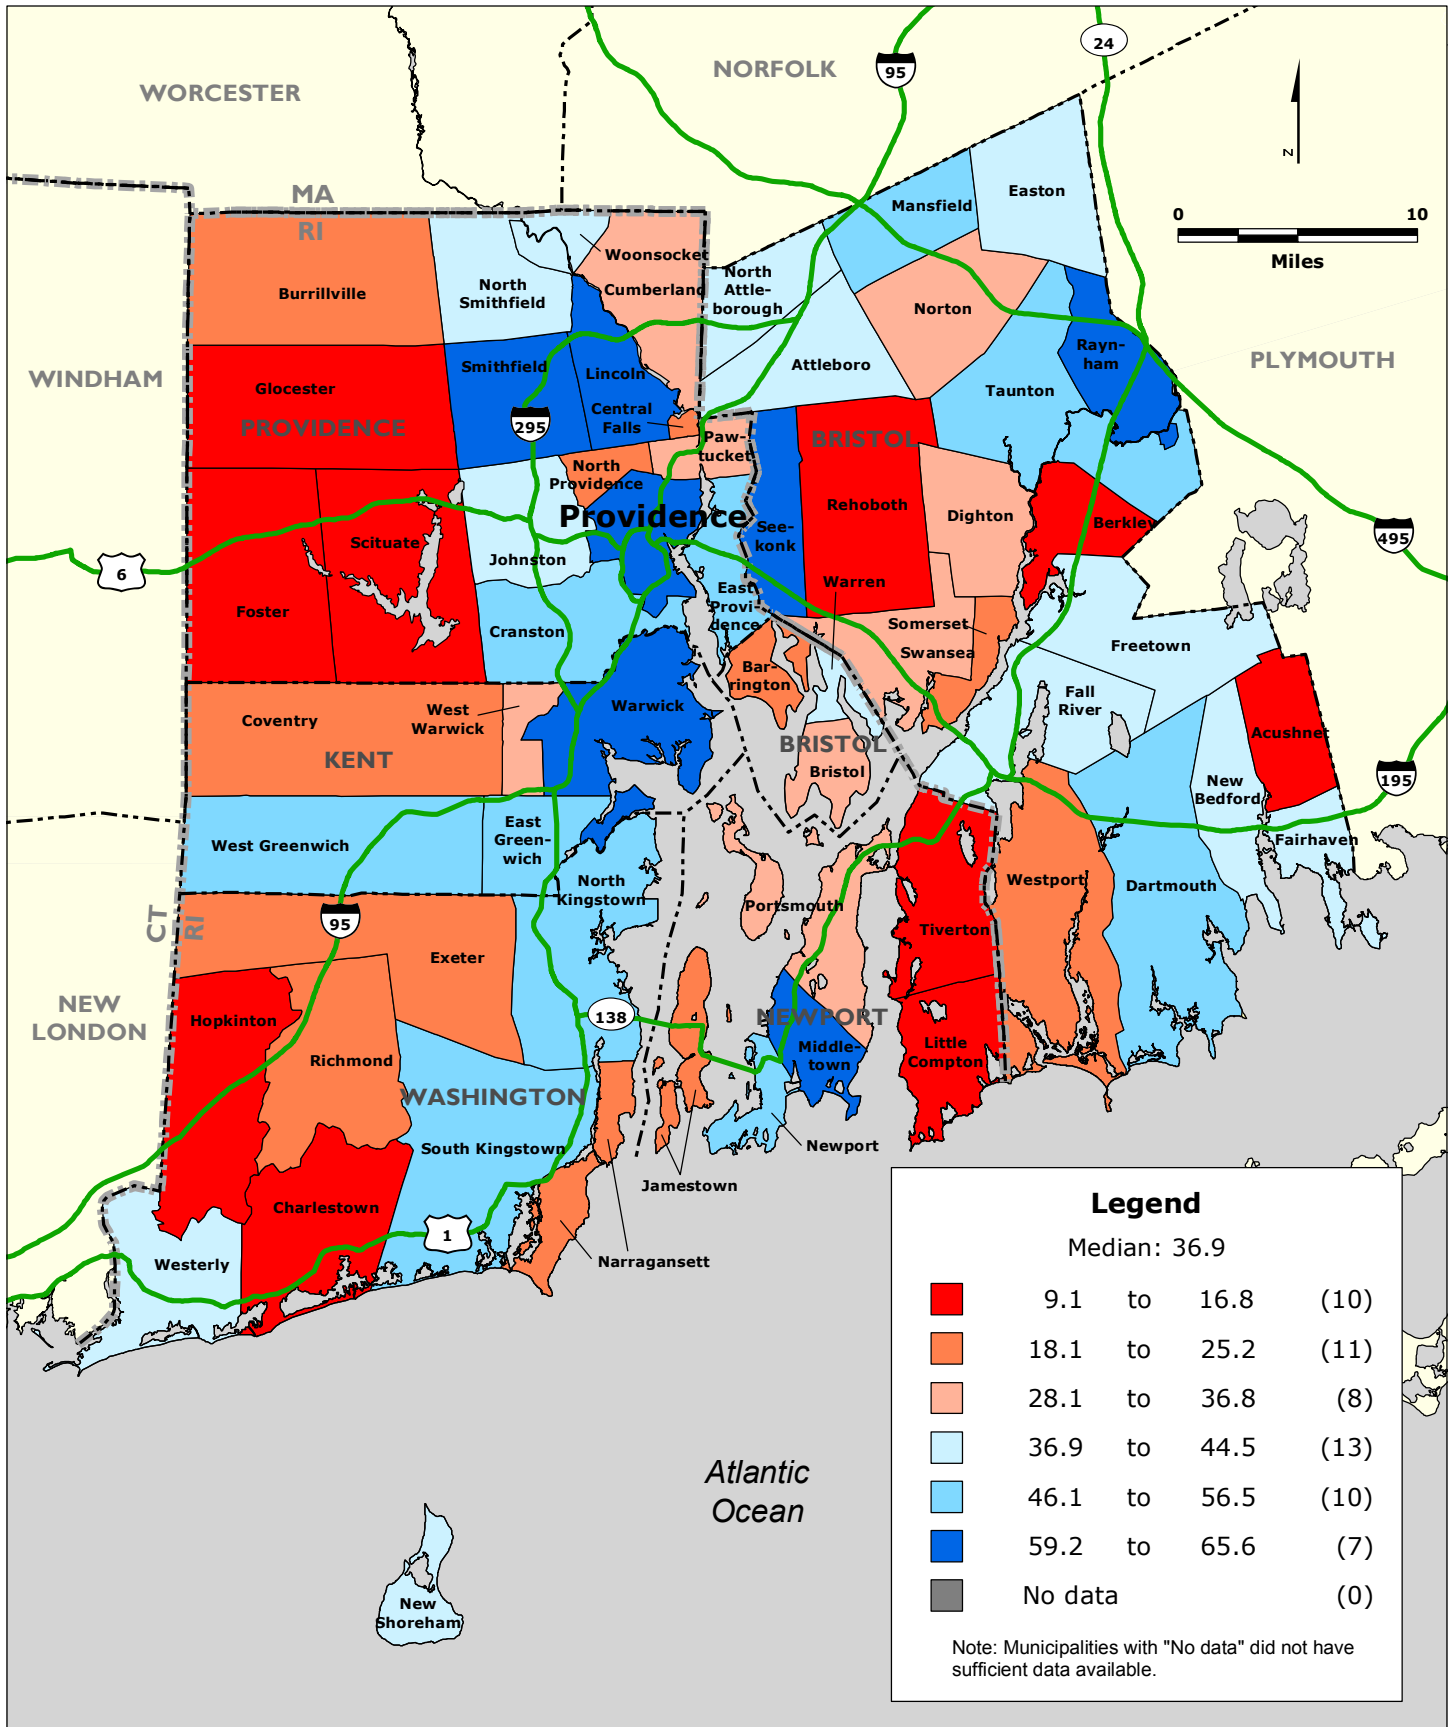

PROVIDENCE REGION: Jobs per 100 Residents by Municipality, 2008

Data Source: U.S. Census Bureau, Local Employment Dynamics.