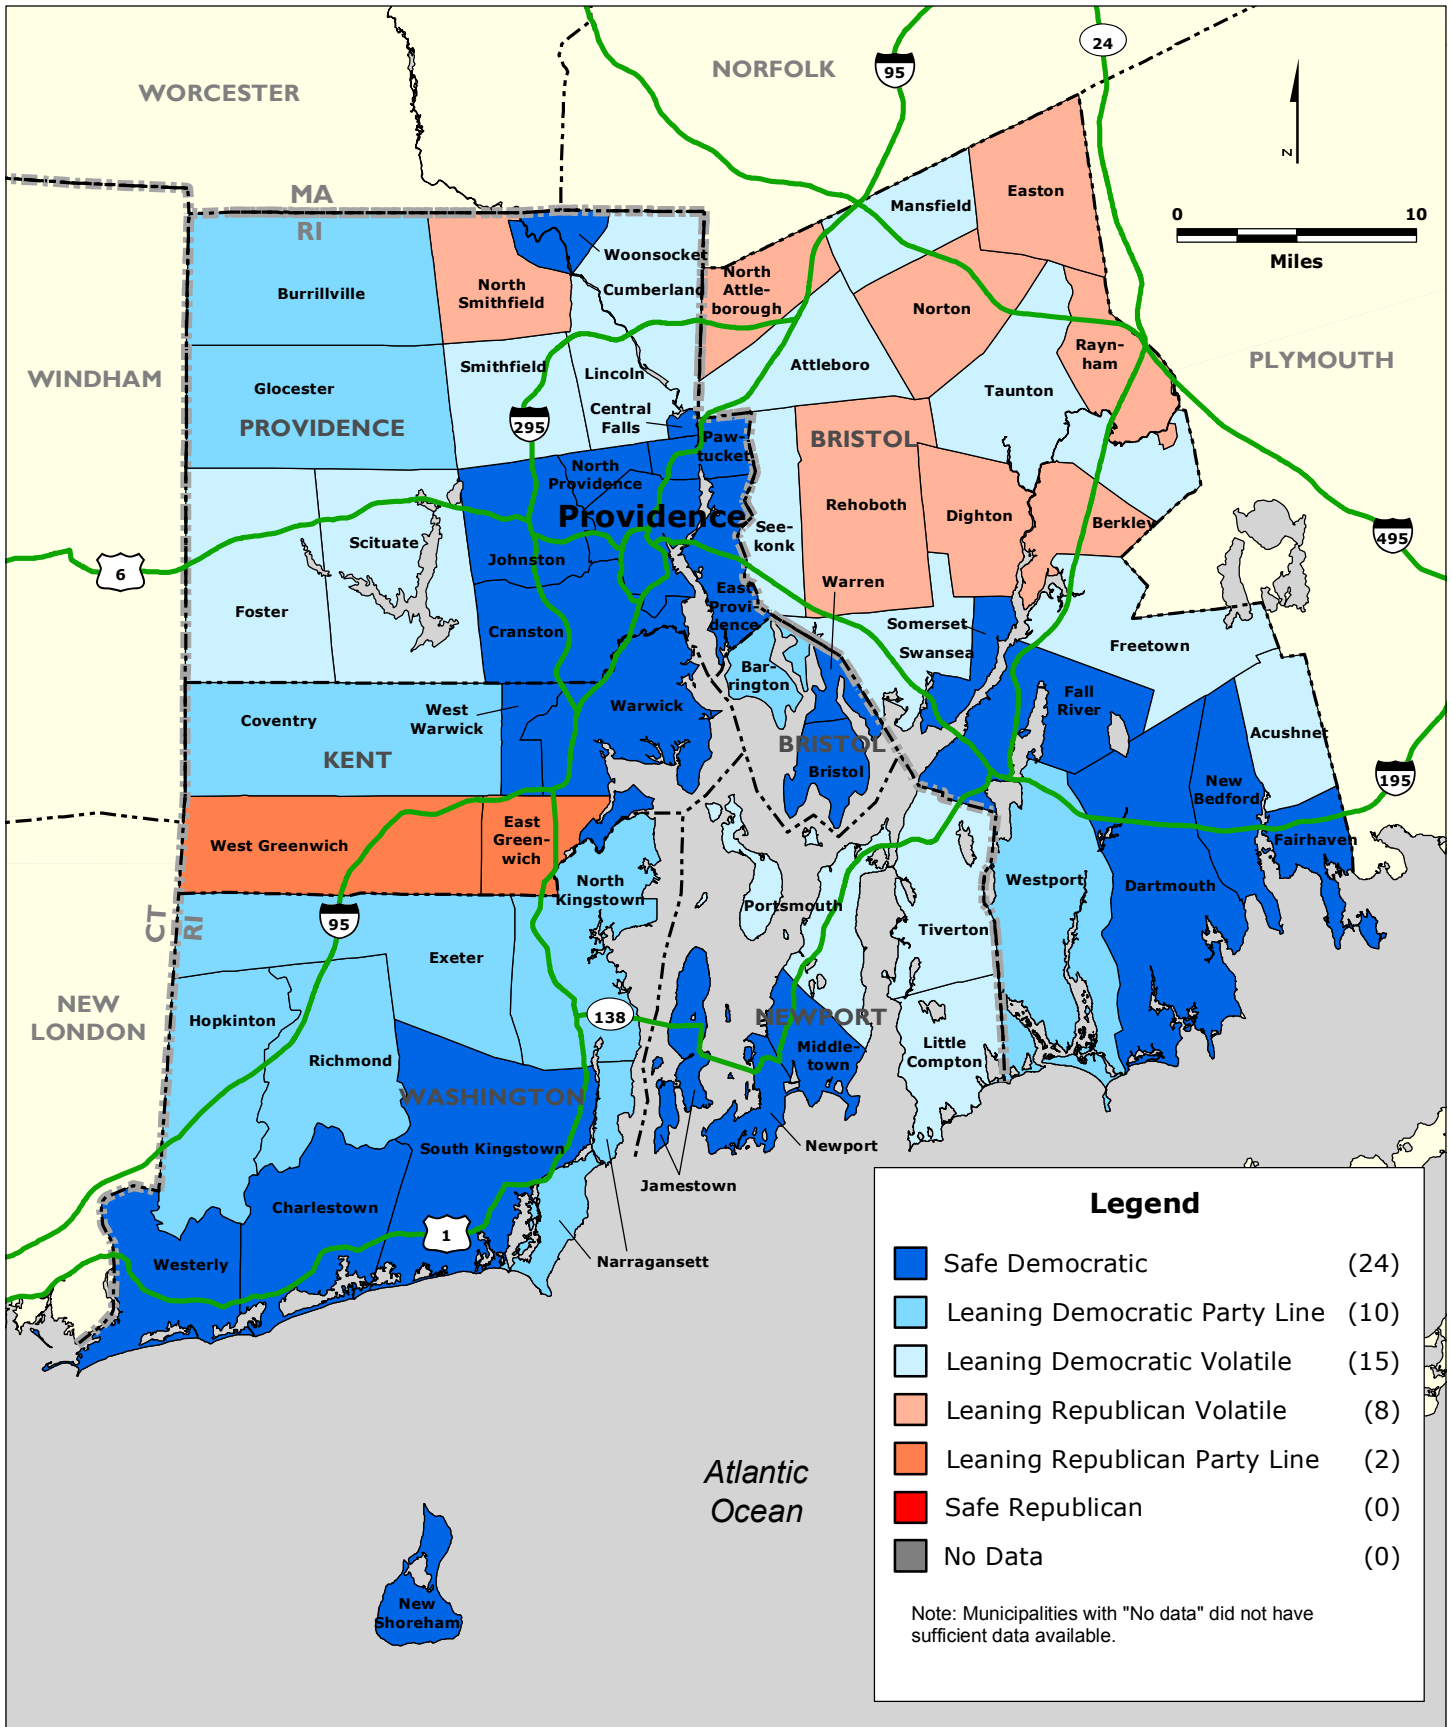

# PROVIDENCE REGION: Party Preferences by Municipalities based on Election Results for the year 2012

Data Source: State of Rhode Island Board of Elections, Associated Press and Boston.com.