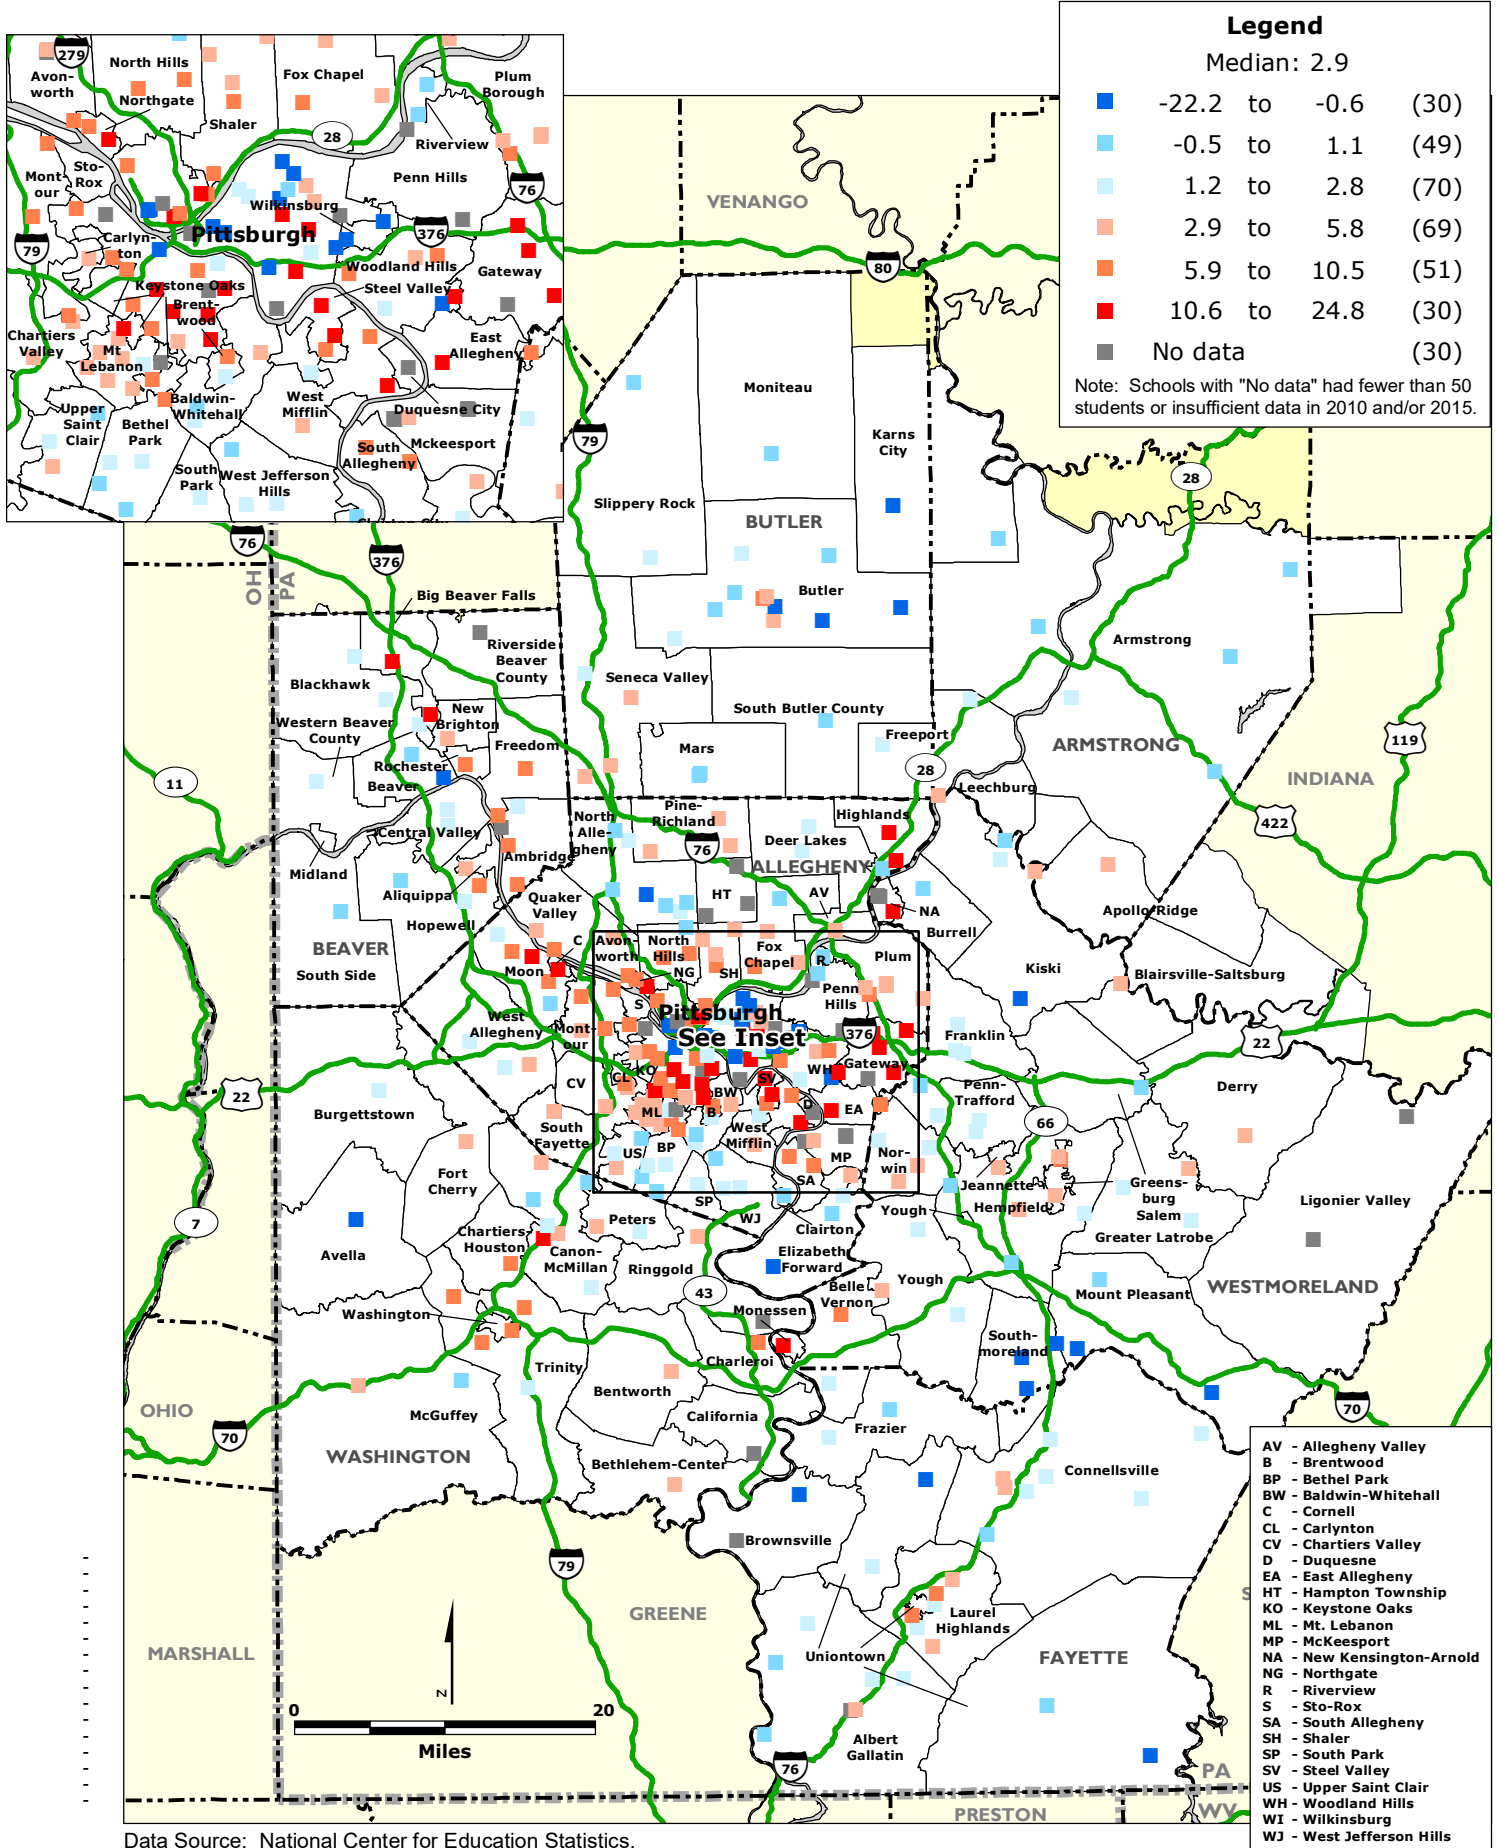

PITTSBURGH REGION: Percentage Point Change in the Share of Non-Asian Minority Students by Elementary School, 2010-2015

Data Source: National Center for Education Statistics.