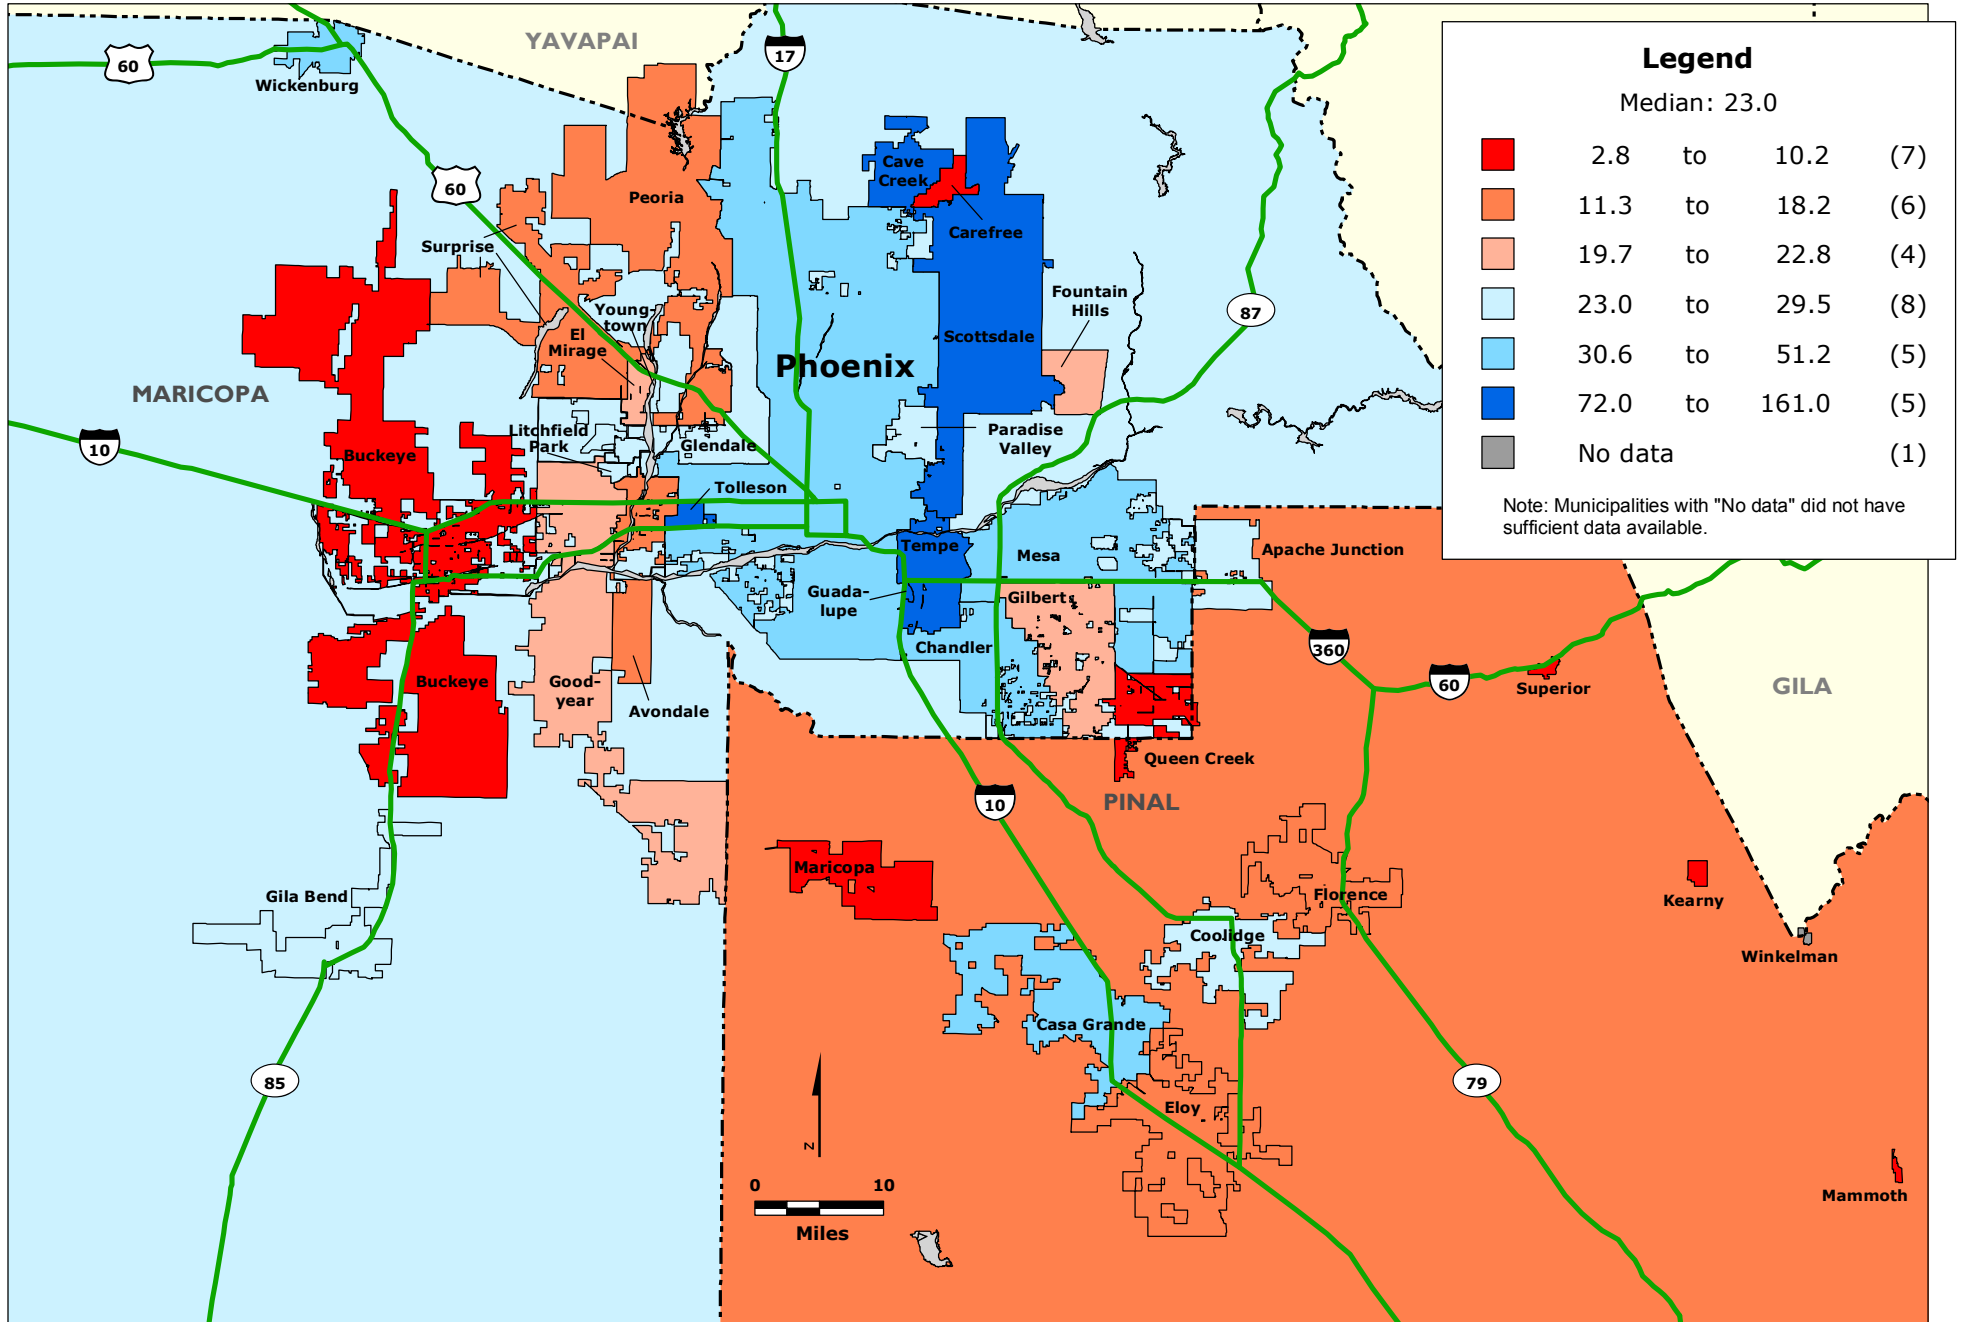

PHOENIX REGION: Jobs per 100 Residents by Municipality and County Unincorporated Area, 2008

Data Source: U.S. Census Bureau, Local Employment Dynamics.