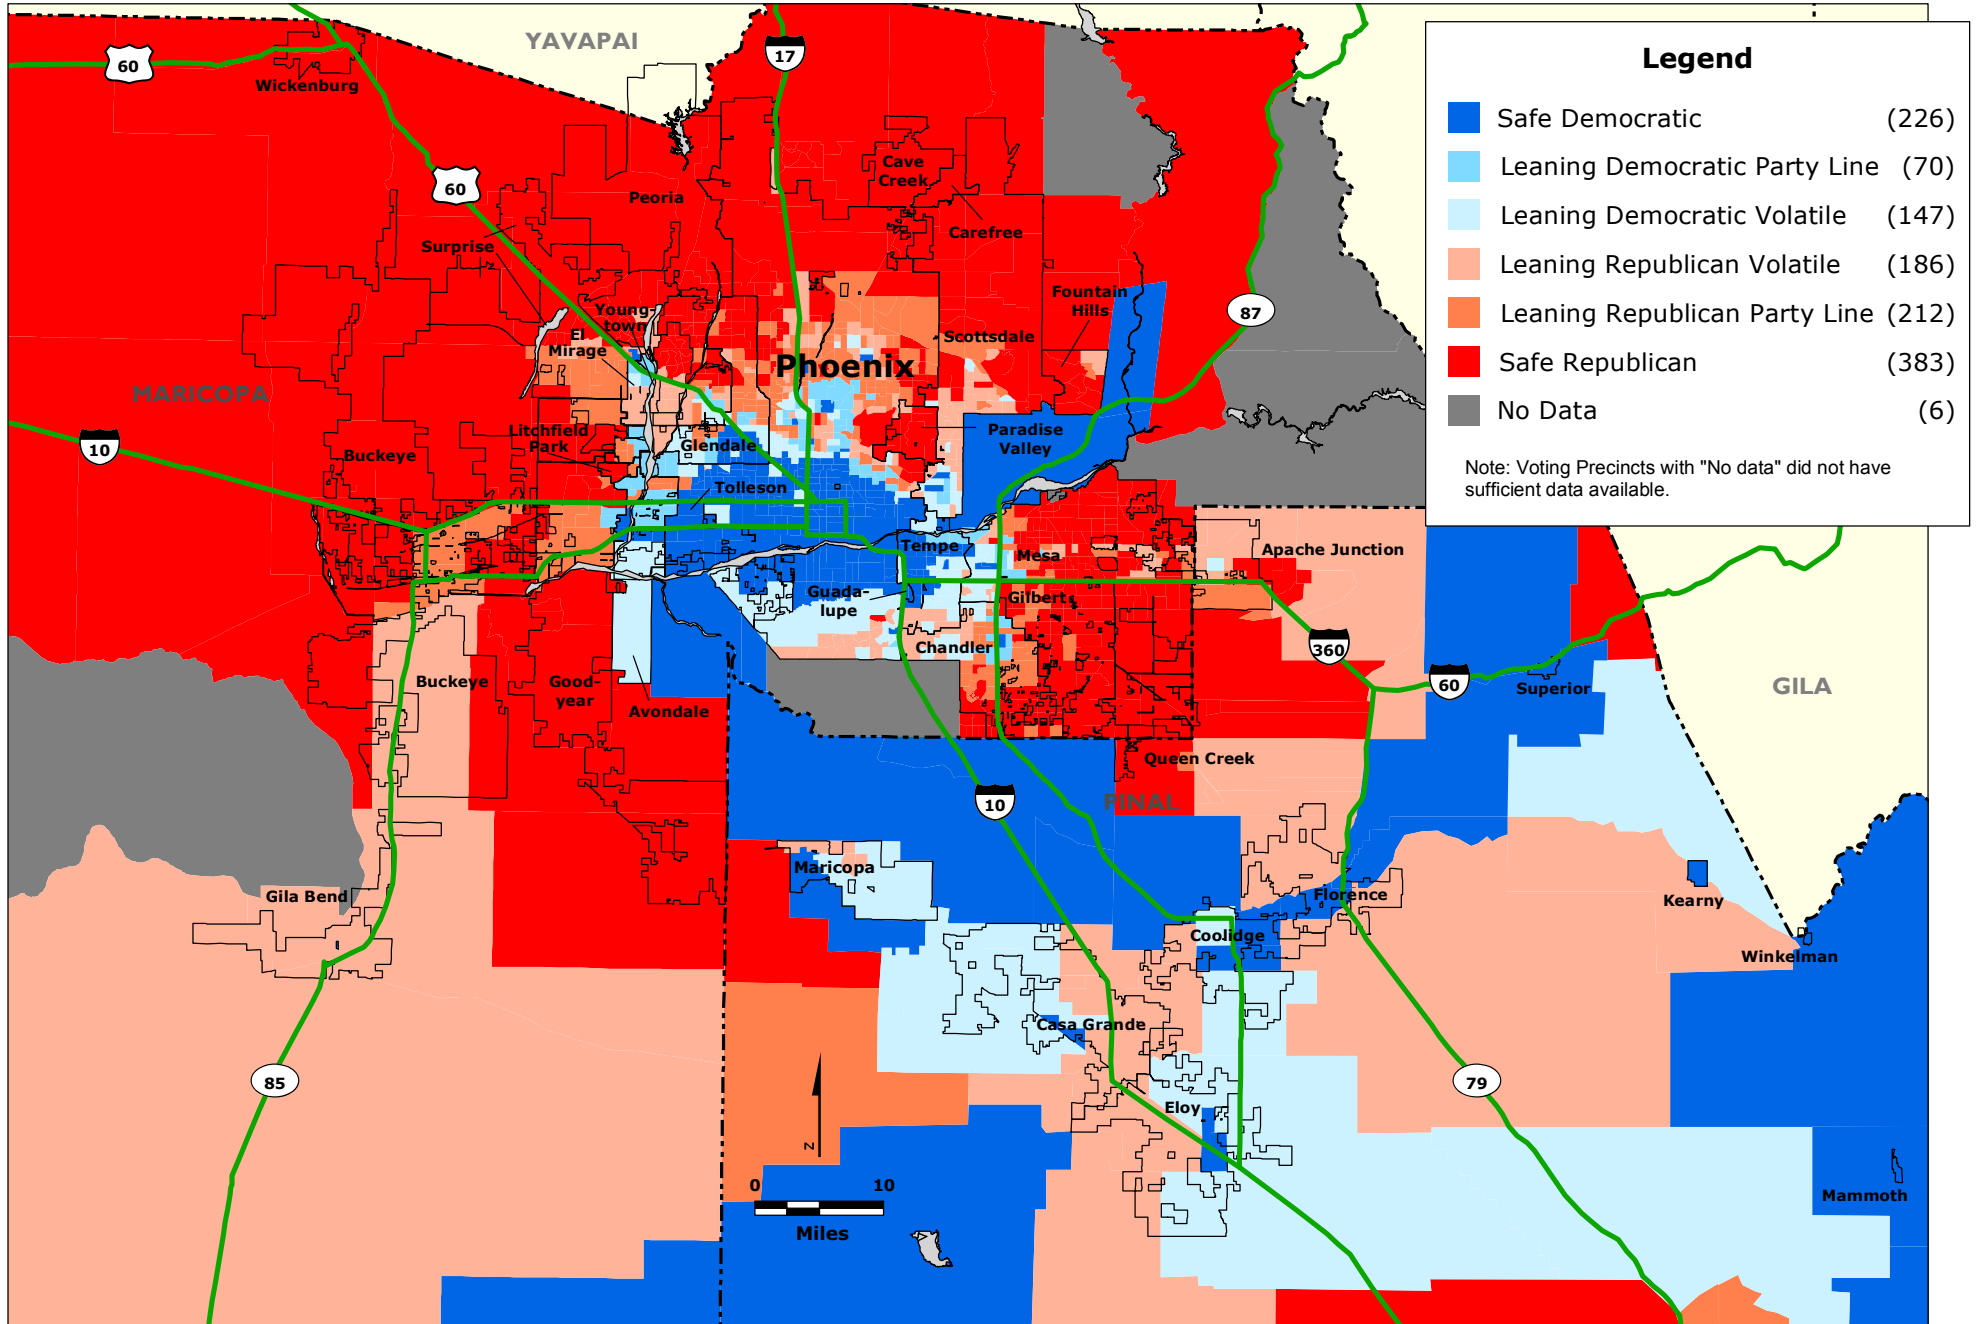

# PHOENIX REGION: Party Preferences by Voting Precincts based on Election Results for the year 2008

Data Source: Arizona Secretary of State, Maricopa County Elections Department and Pinal County Elections Department.