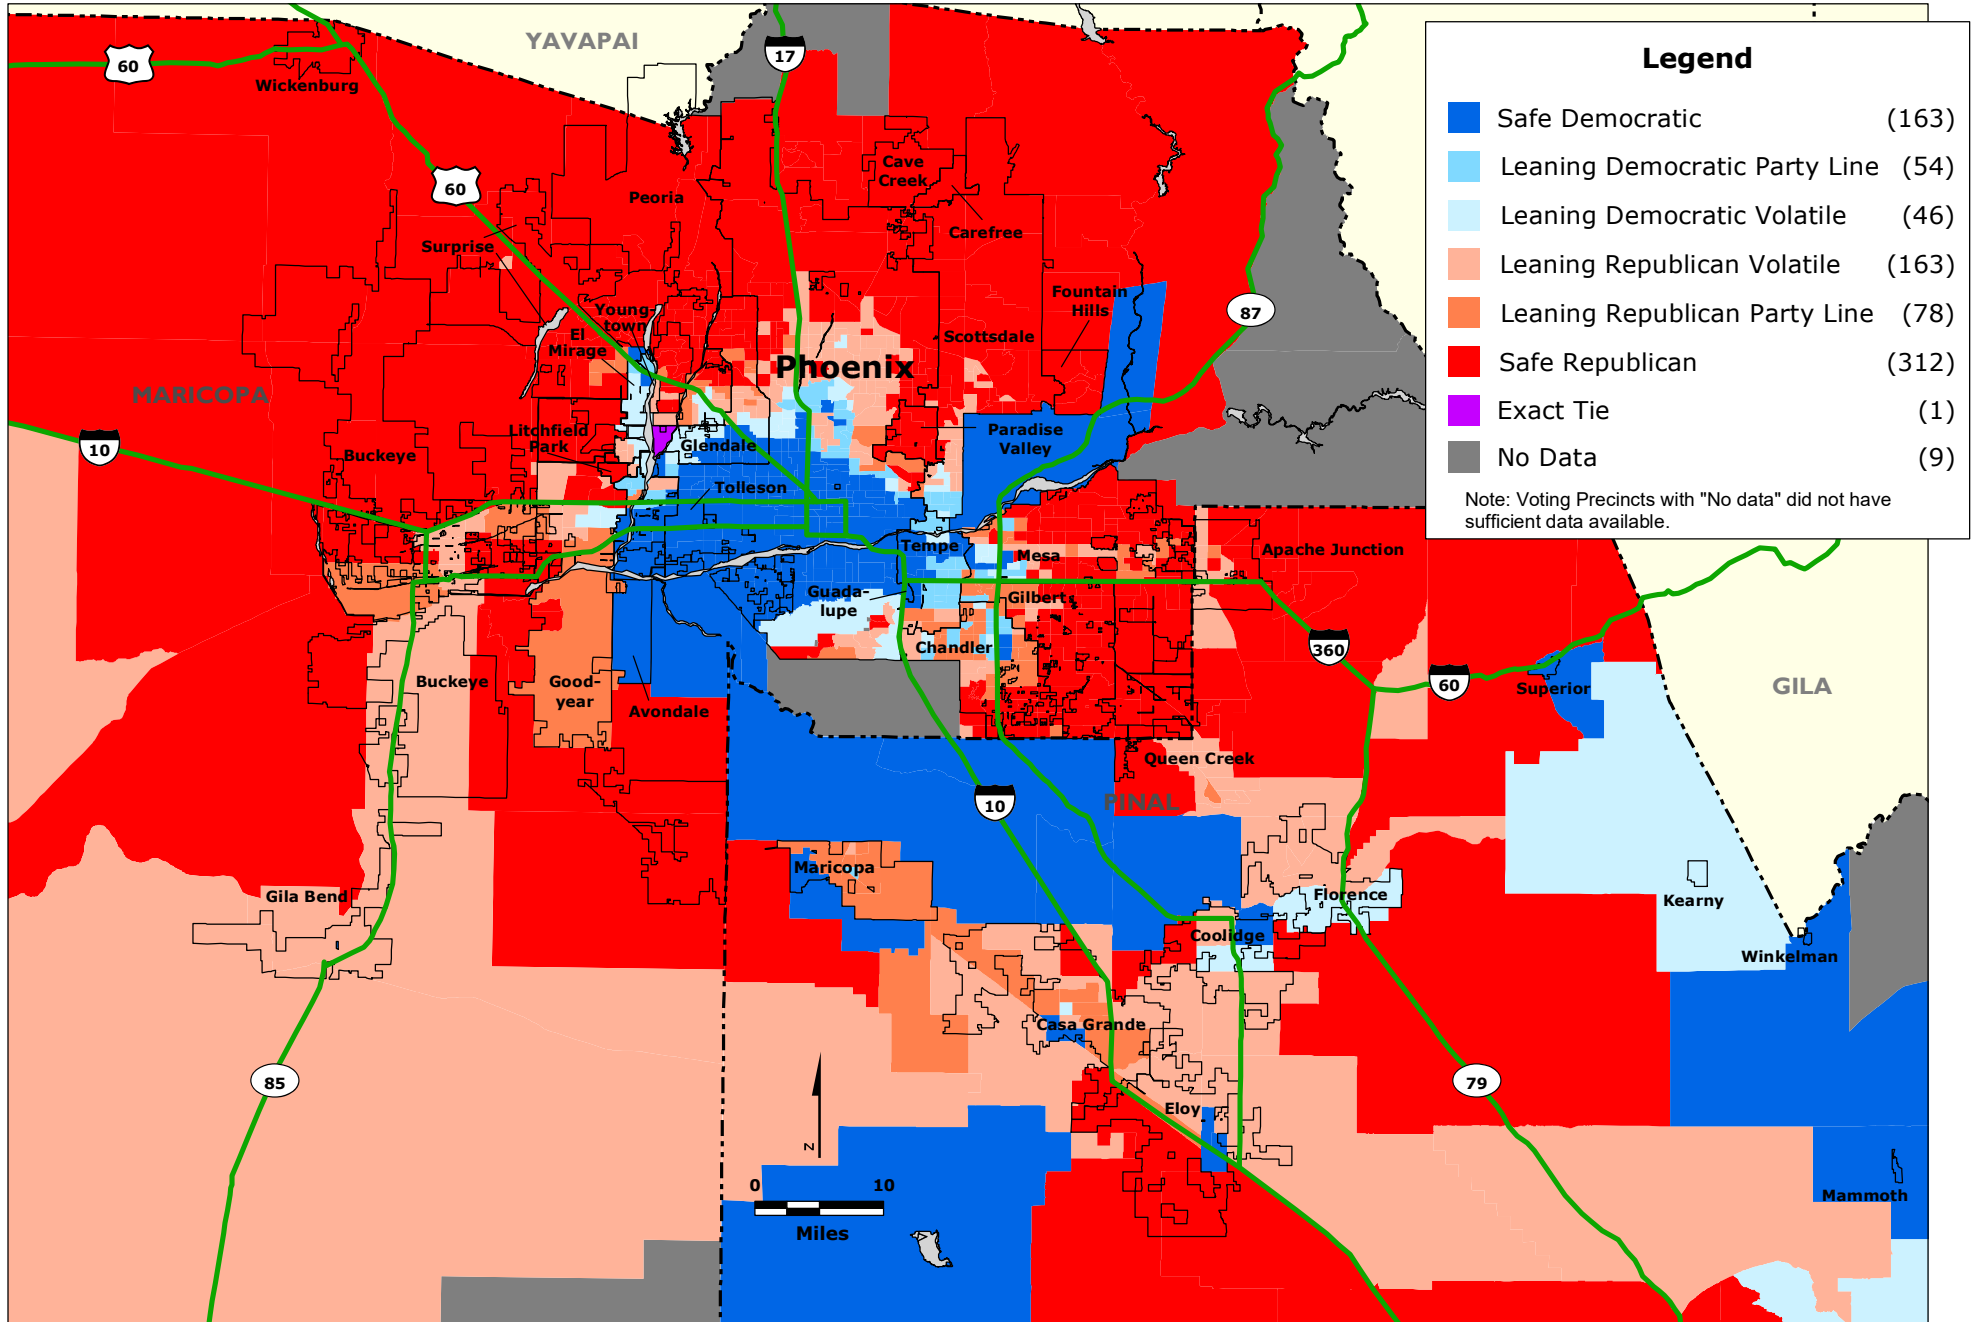

# PHOENIX REGION: Party Preferences by Voting Precincts based on Election Results for the year 2012

Data Sources: Arizona Secretary of State, Maricopa County Elections Department and Pinal County Elections Department.