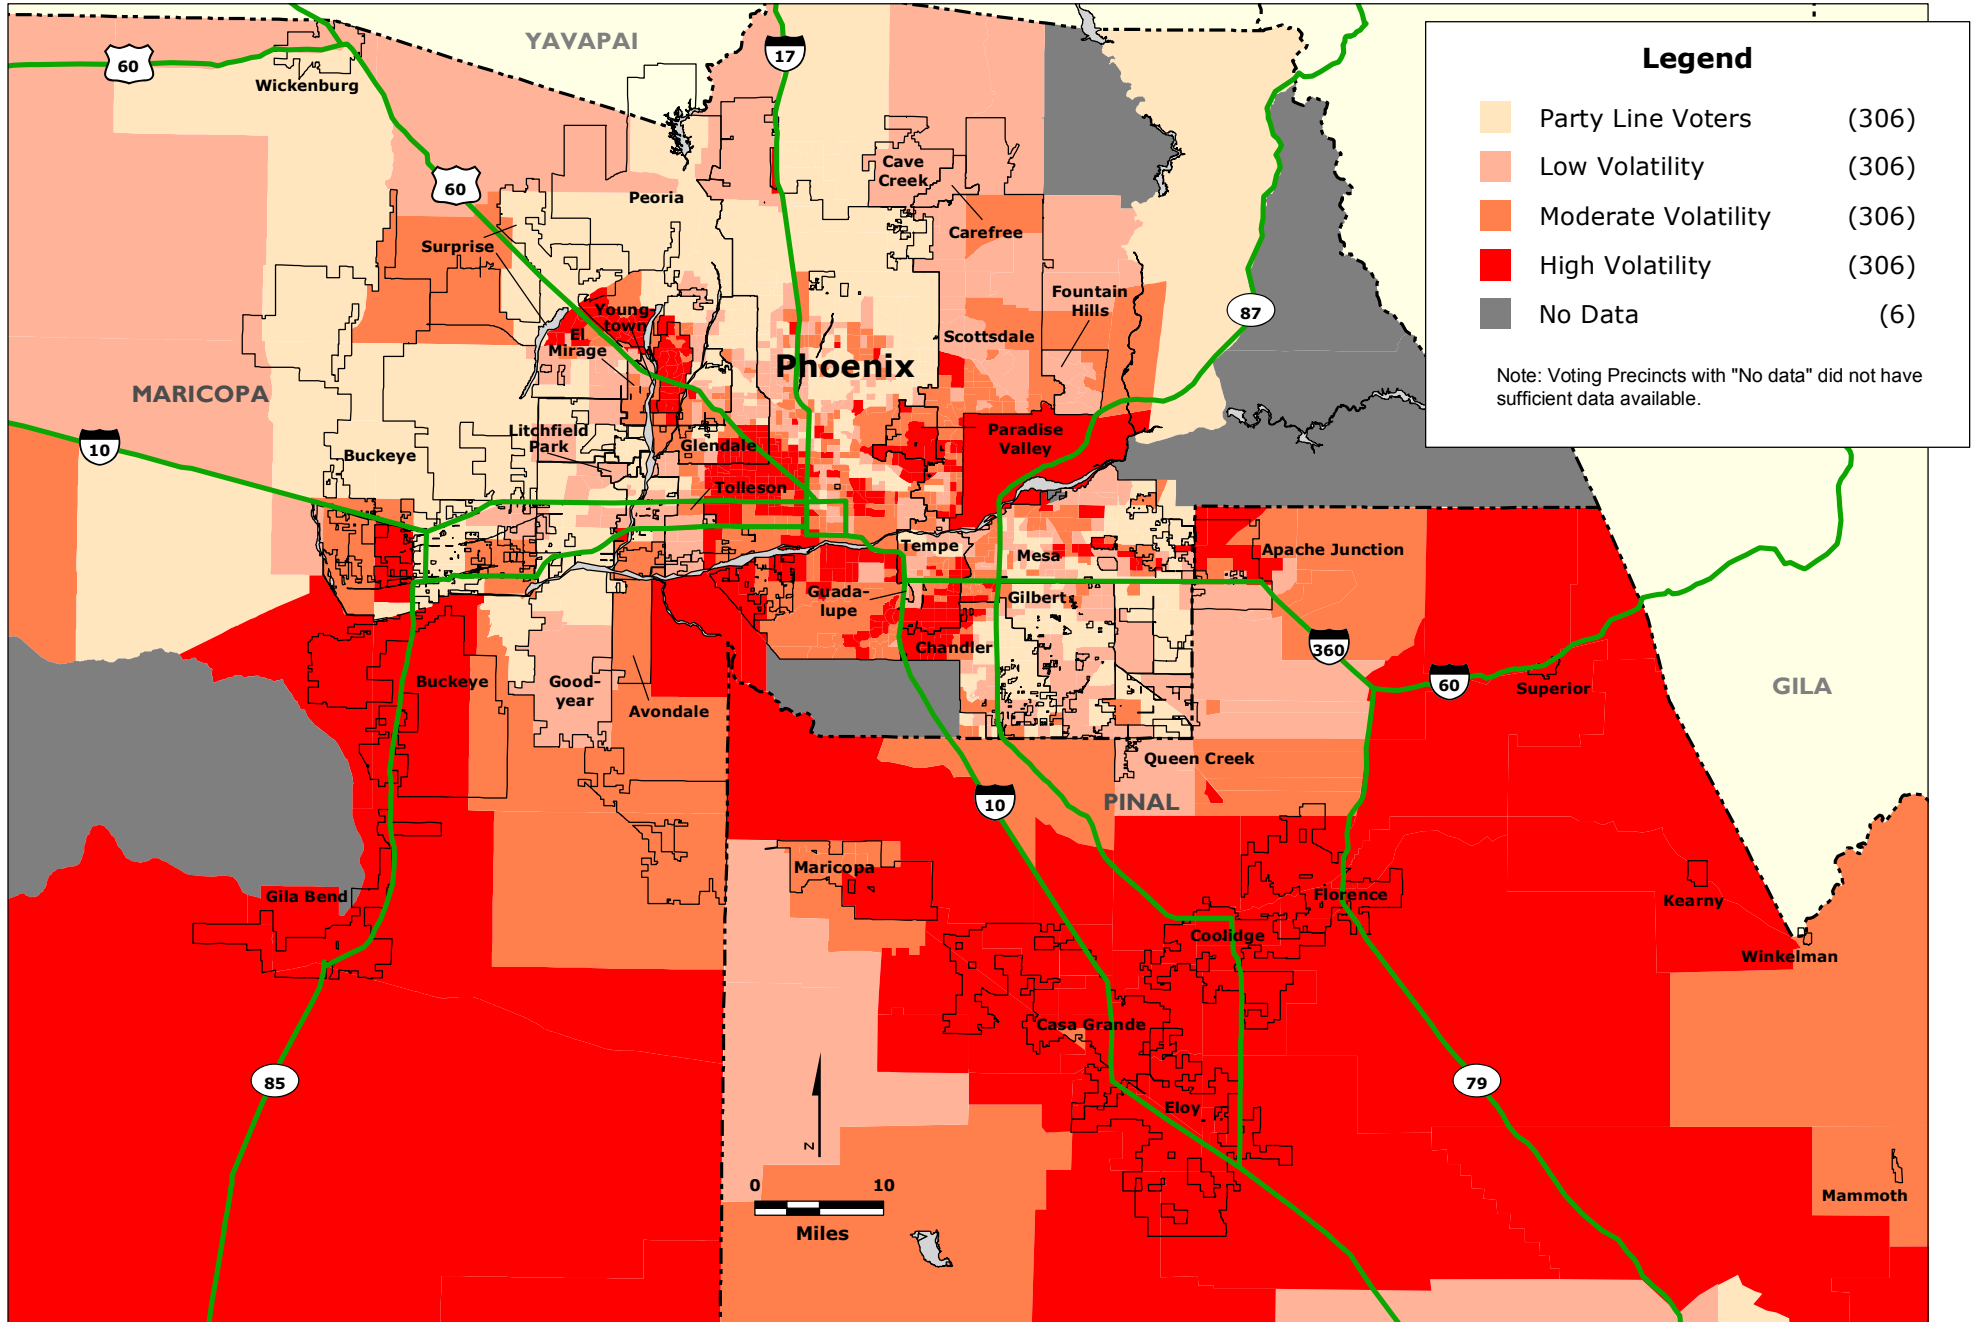

PHOENIX REGION: Voter Volatility by Voting Precincts based on Election Results for the year 2008

Data Source: Arizona Secretary of State, Maricopa County Elections Department and Pinal County Elections Department.