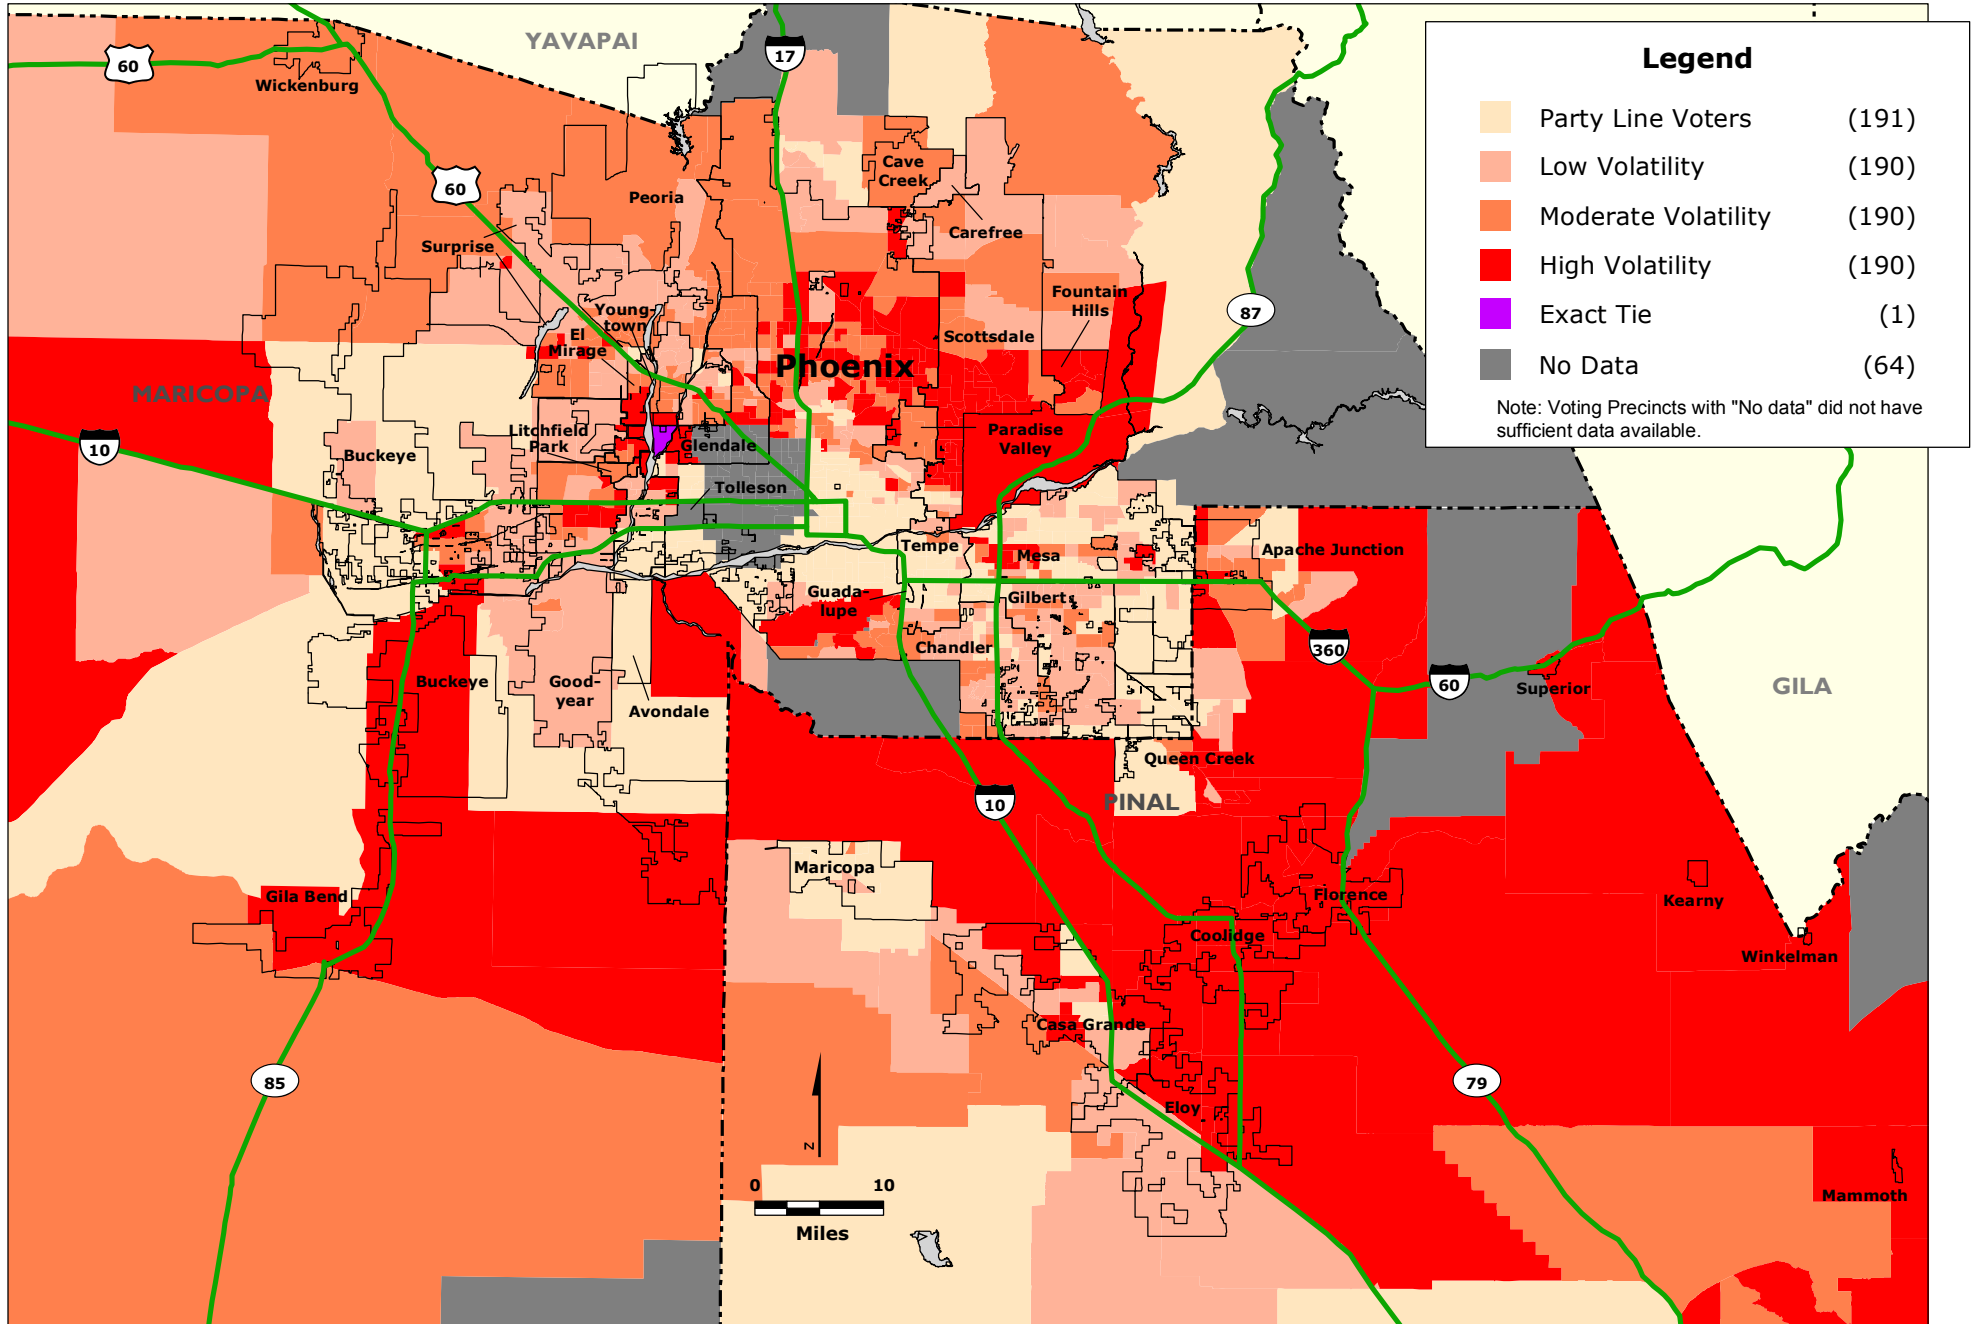

# PHOENIX REGION: Voter Volatility by Voting Precincts based on Election Results for the year 2012

Data Source: Arizona Secretary of State, Maricopa County Elections Department and Pinal County Elections Department.