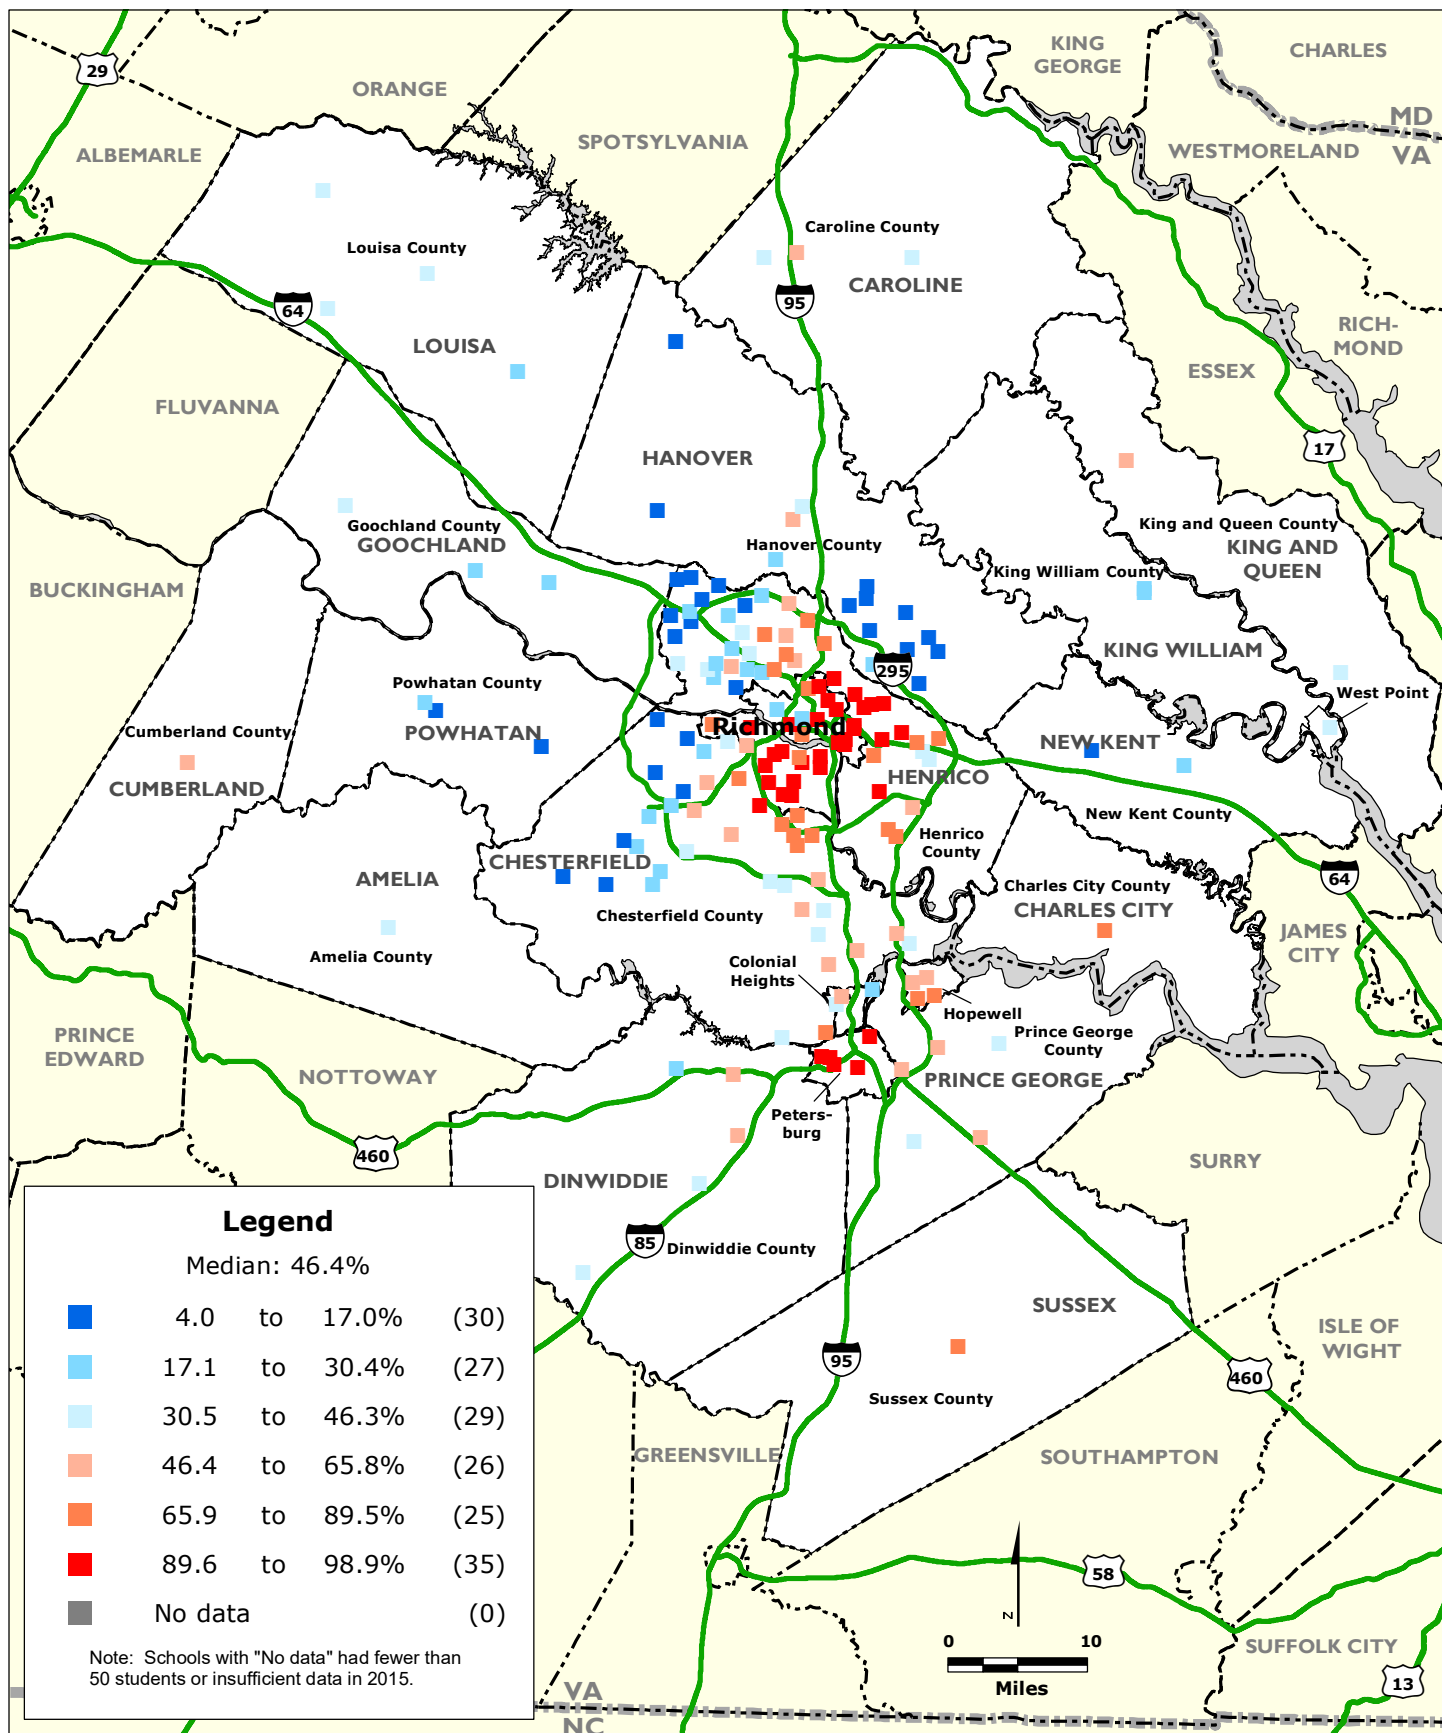

RICHMOND REGION: Percentage Non-Asian Minority Students by Elementary School, 2015

Data Source: National Center for Education Statistics.