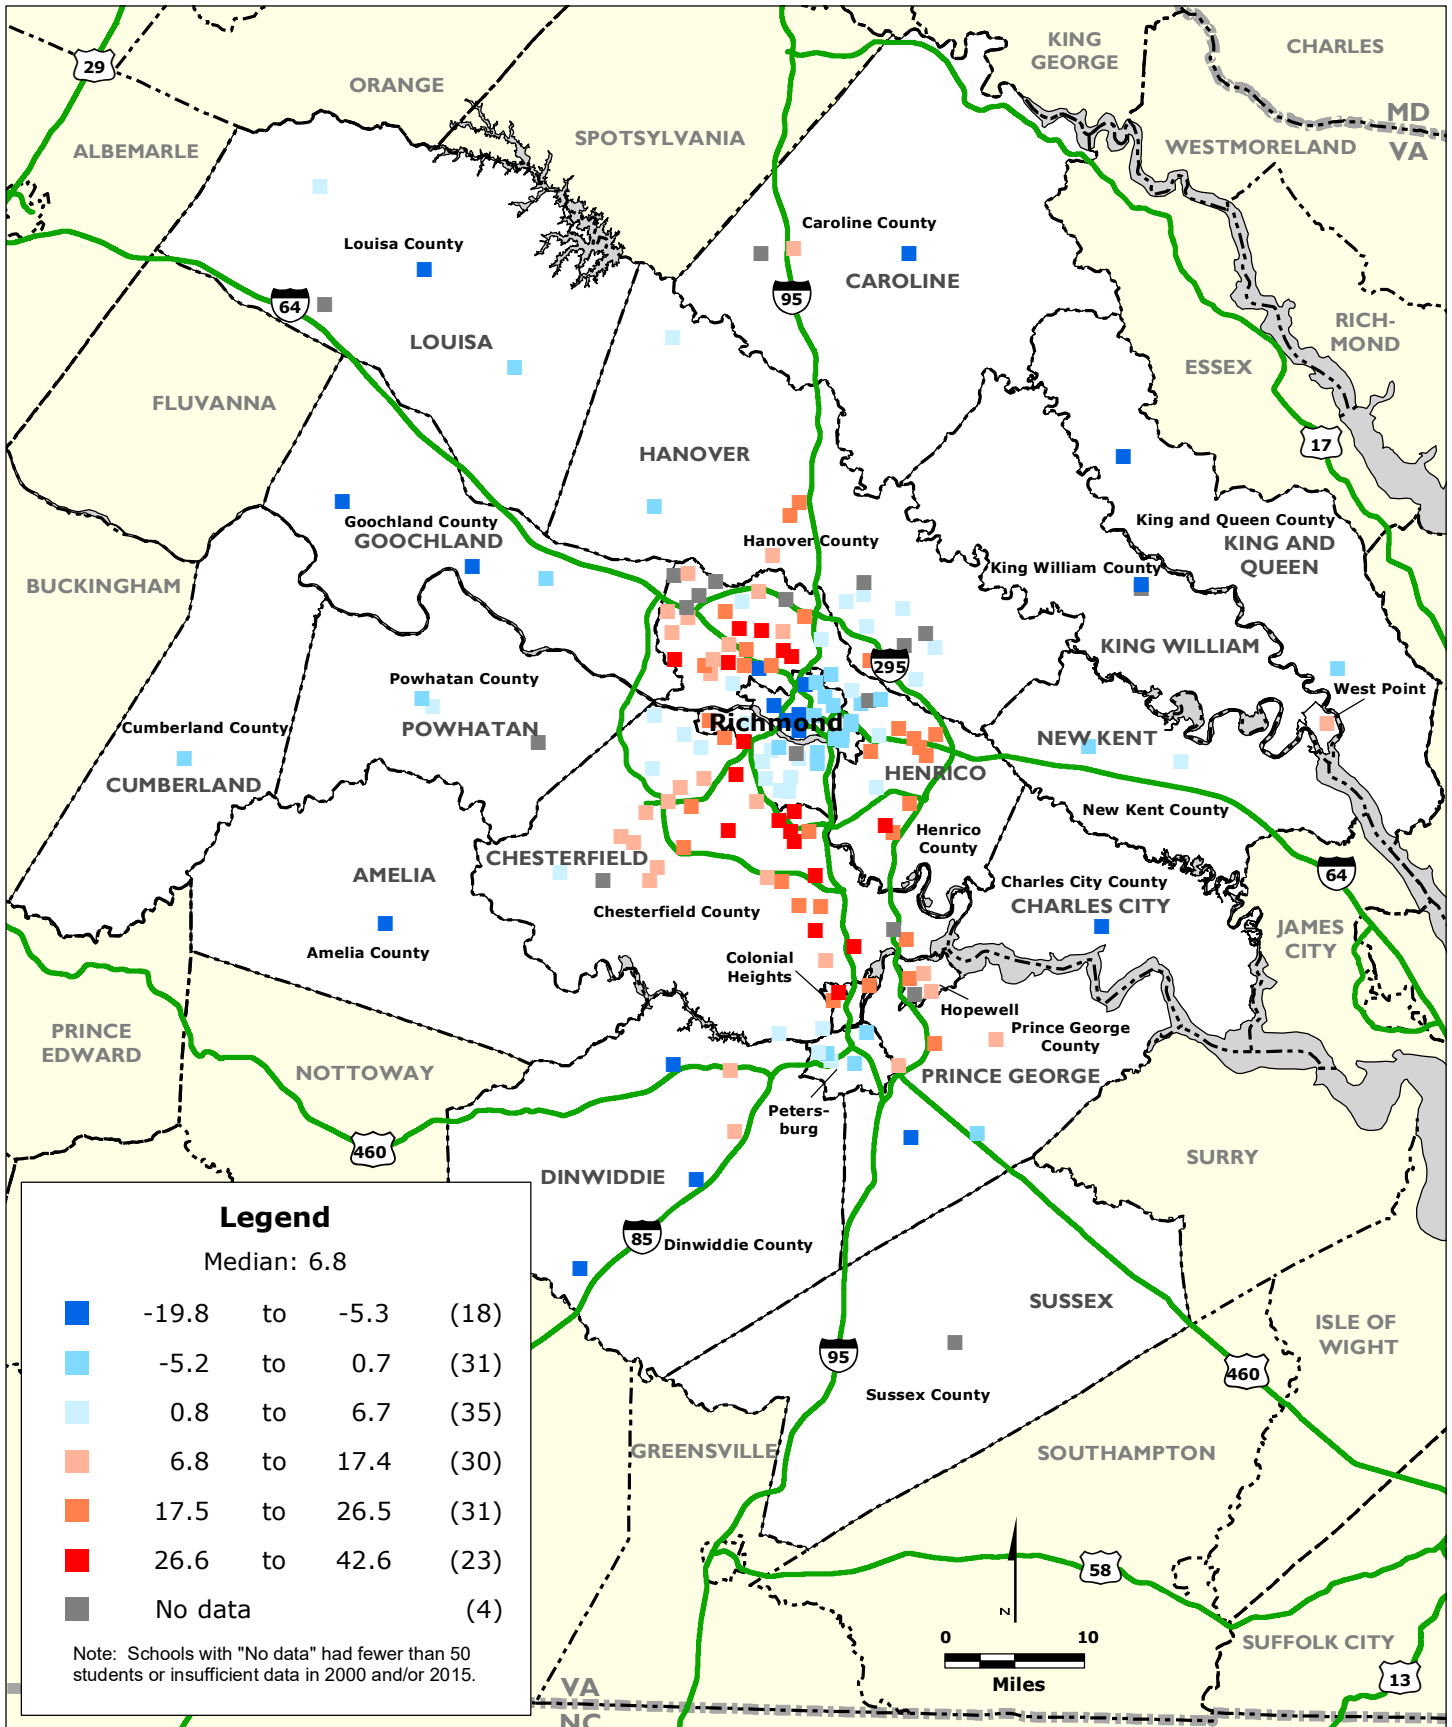

RICHMOND REGION: Percentage Point Change in the Share of Non-Asian Minority Students by Elementary School, 2000-2015

Data Source: National Center for Education Statistics.