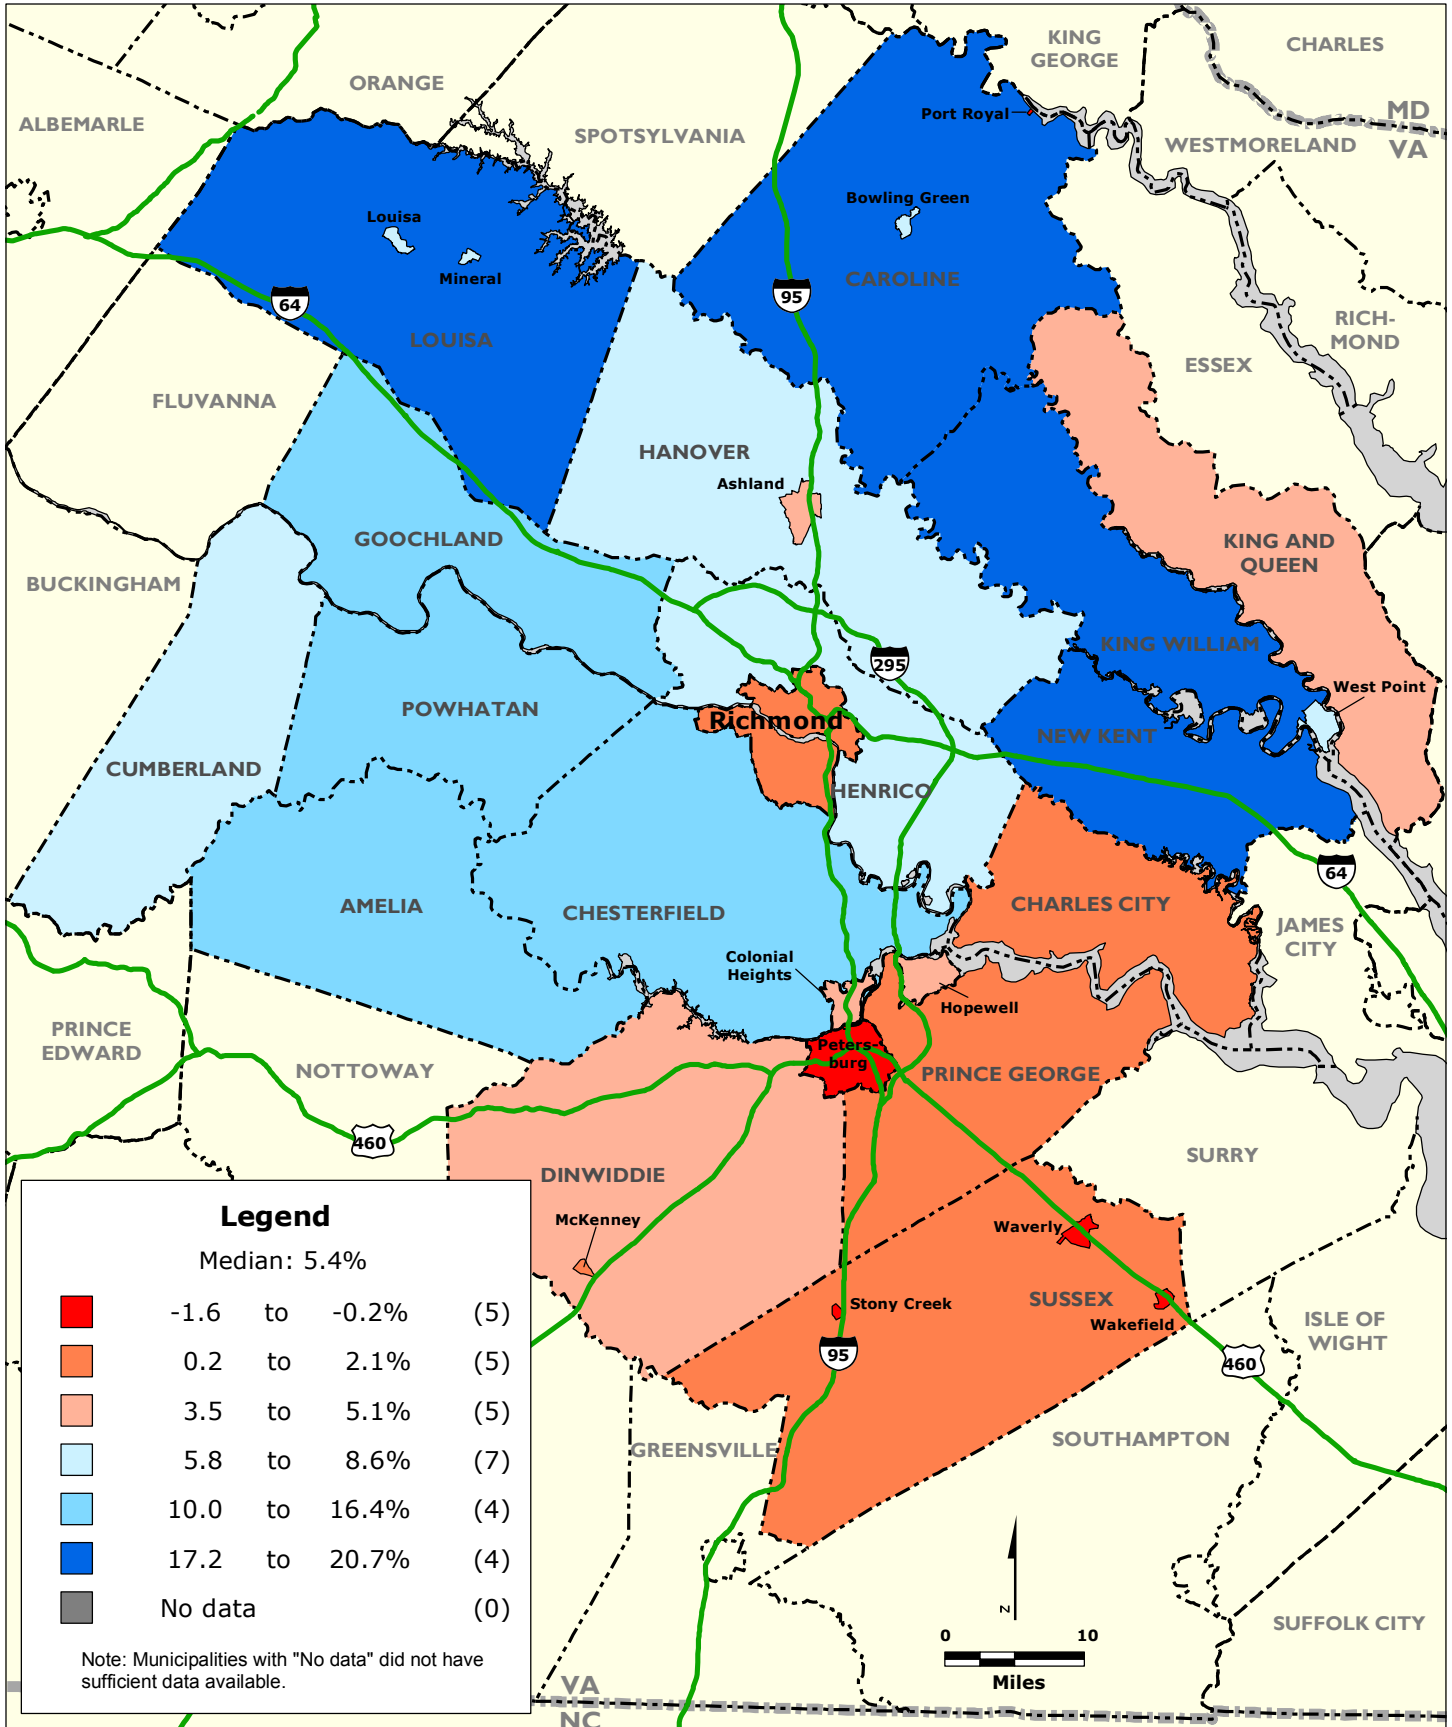

# RICHMOND REGION: Percentage Change in Population by Municipality and County Unincorporated Area, 2000-2008

Data Source: U.S. Census Bureau.