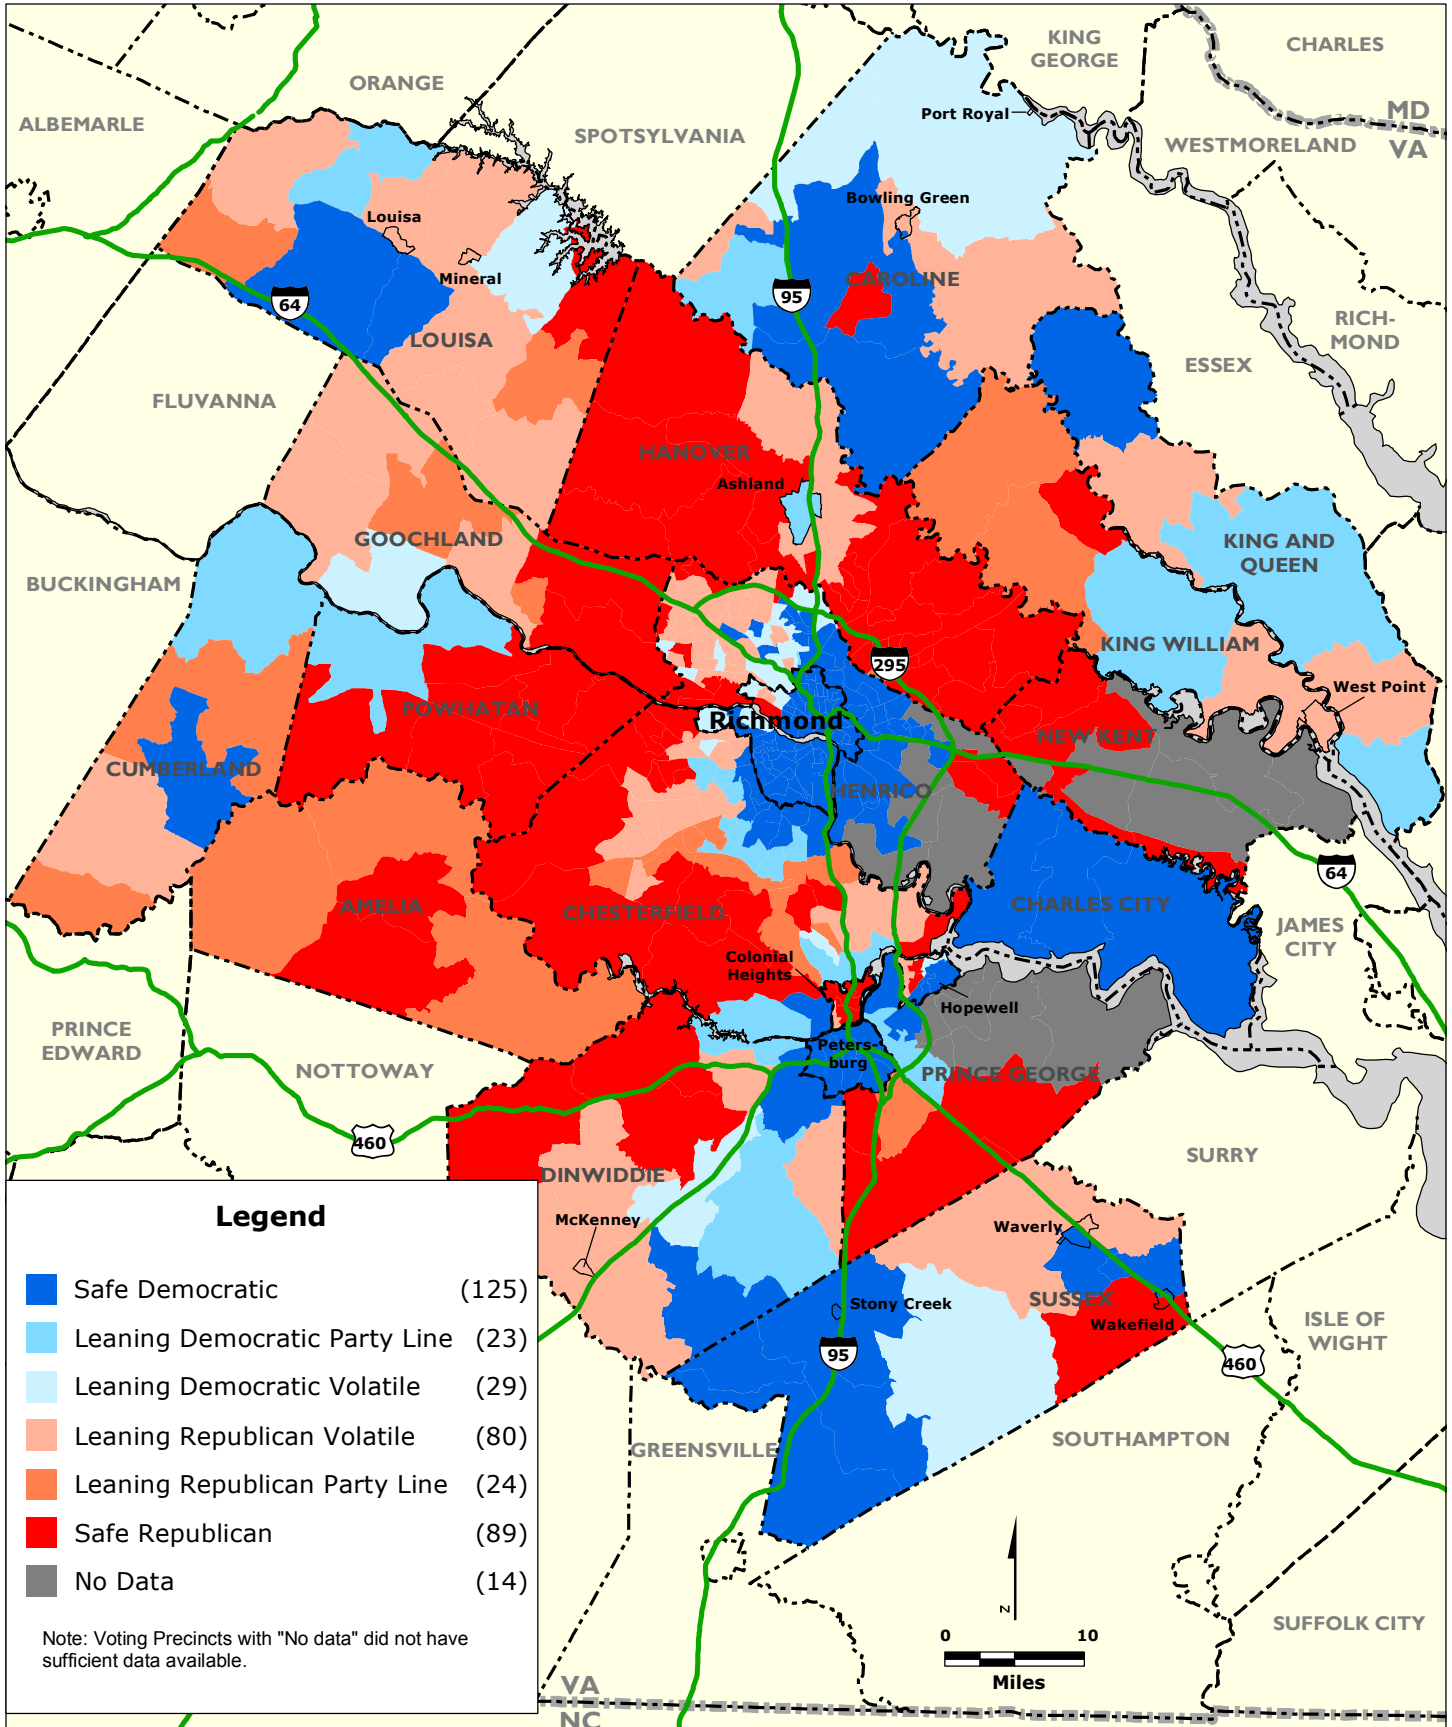

RICHMOND REGION: Party Preferences by Voting Precincts based on Election Results for the year 2008

Data Source: Virginia State Board of Elections, University of Virginia, Various county election sources.