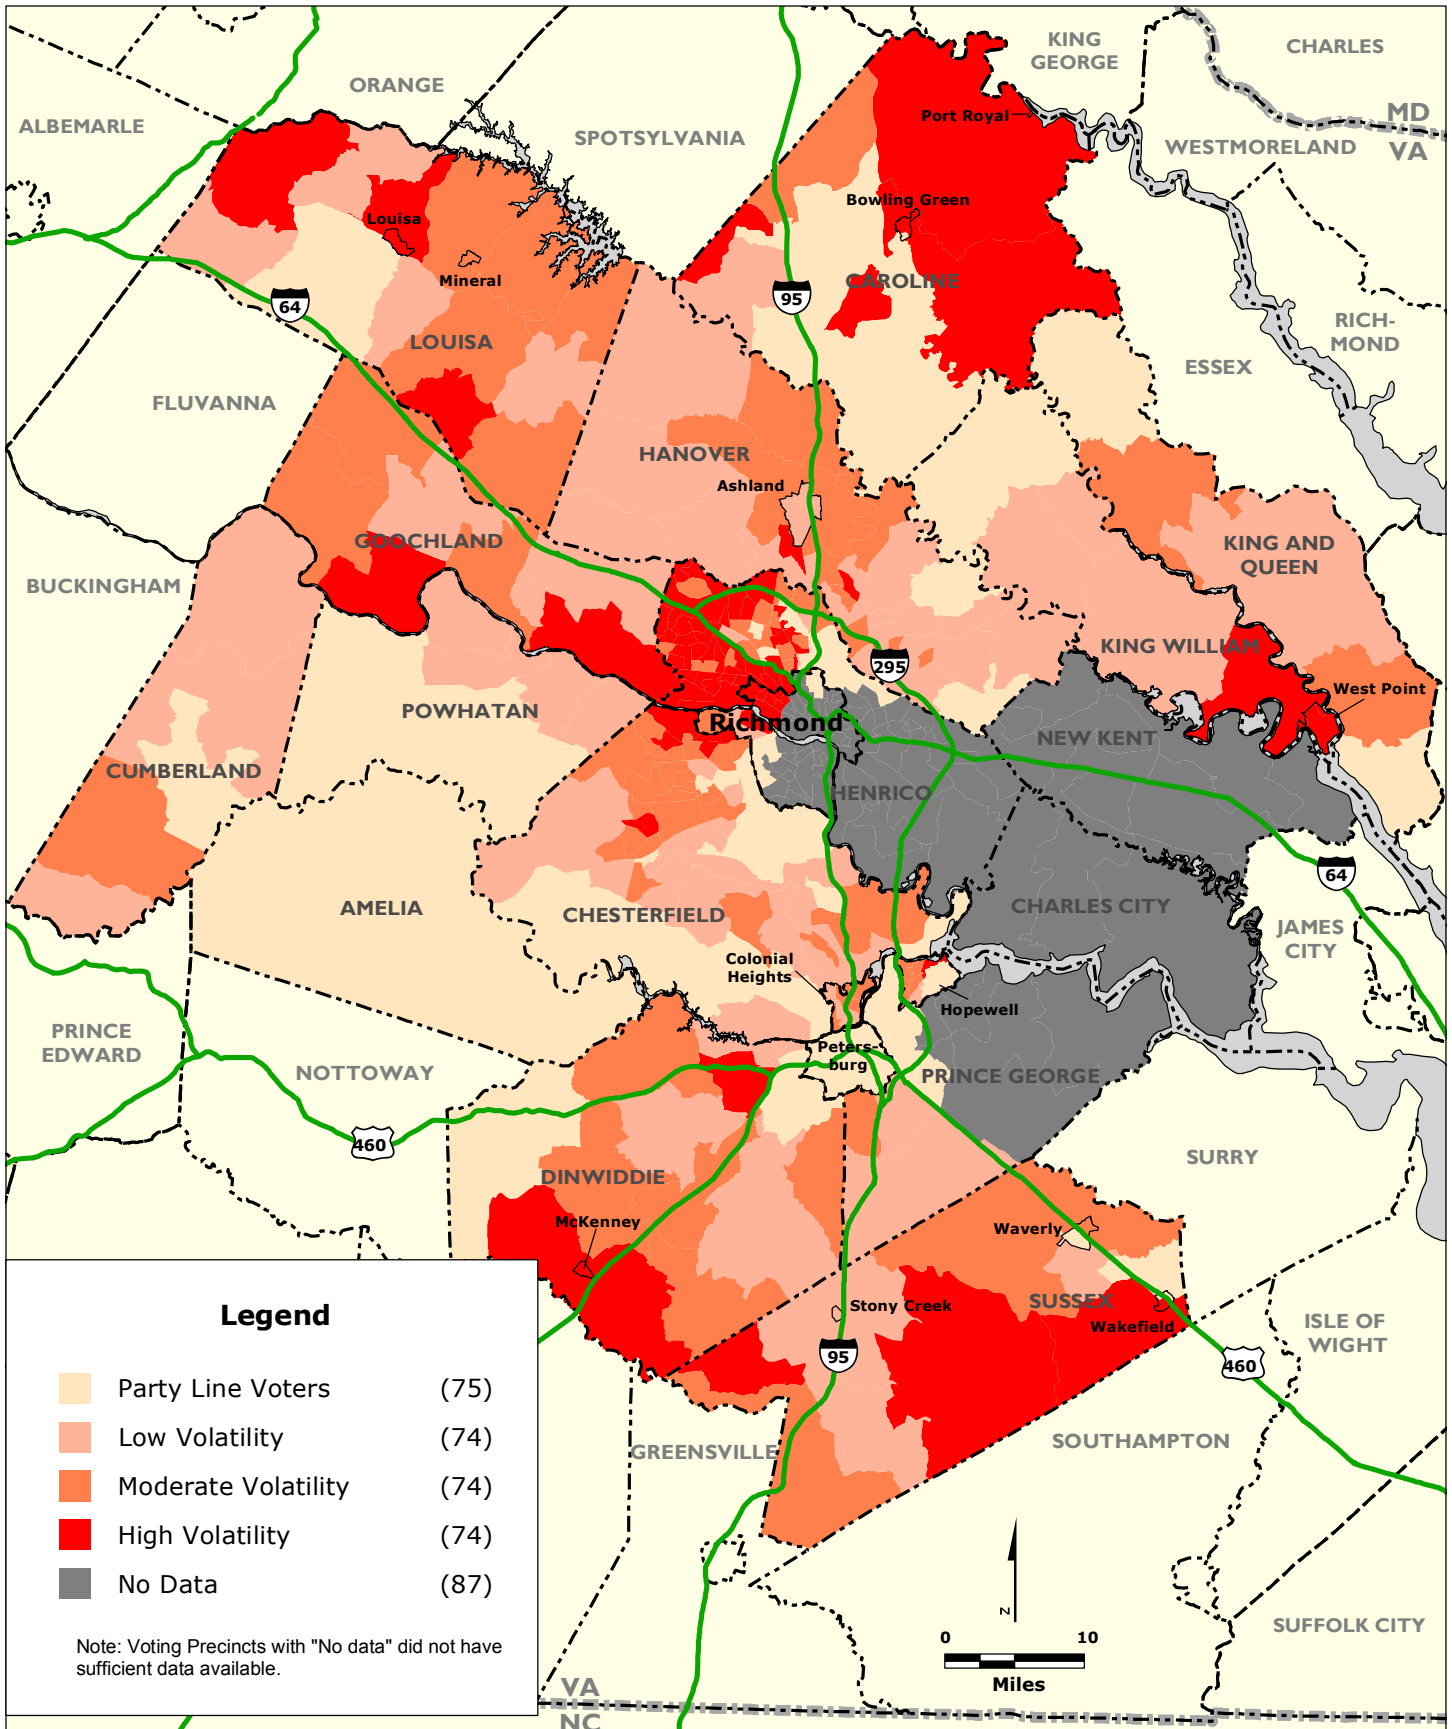

RICHMOND REGION: Voter Volatility by Voting Precincts based on Election Results for the year 2008

Data Source: Virginia State Board of Elections, University of Virginia, Various county election sources.