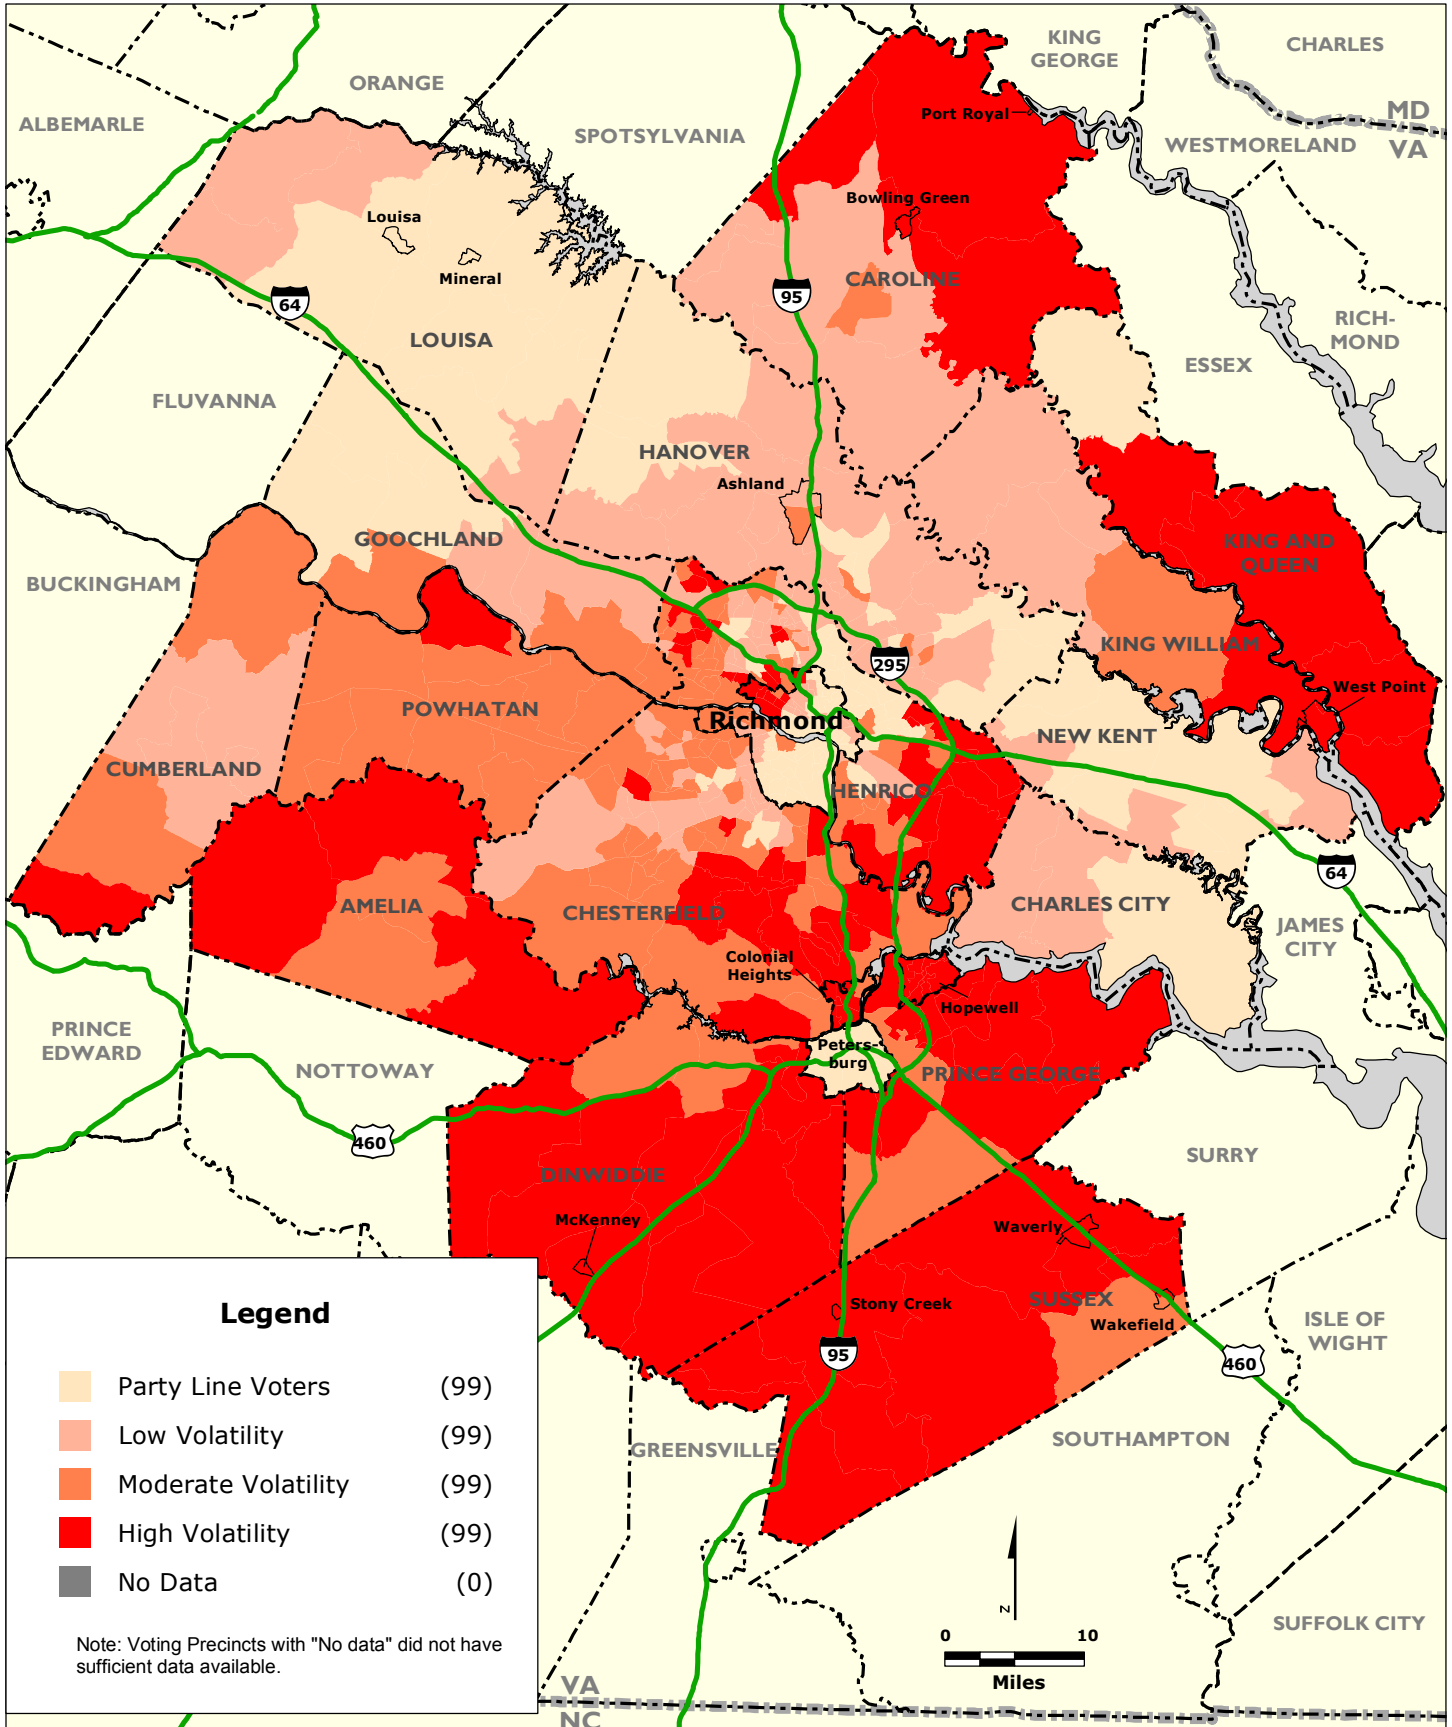

RICHMOND REGION: Voter Volatility by Voting Precincts based on Election Results for the year 2012

Data Source: Virginia State Board of Elections, University of Virginia, Various county election sources.