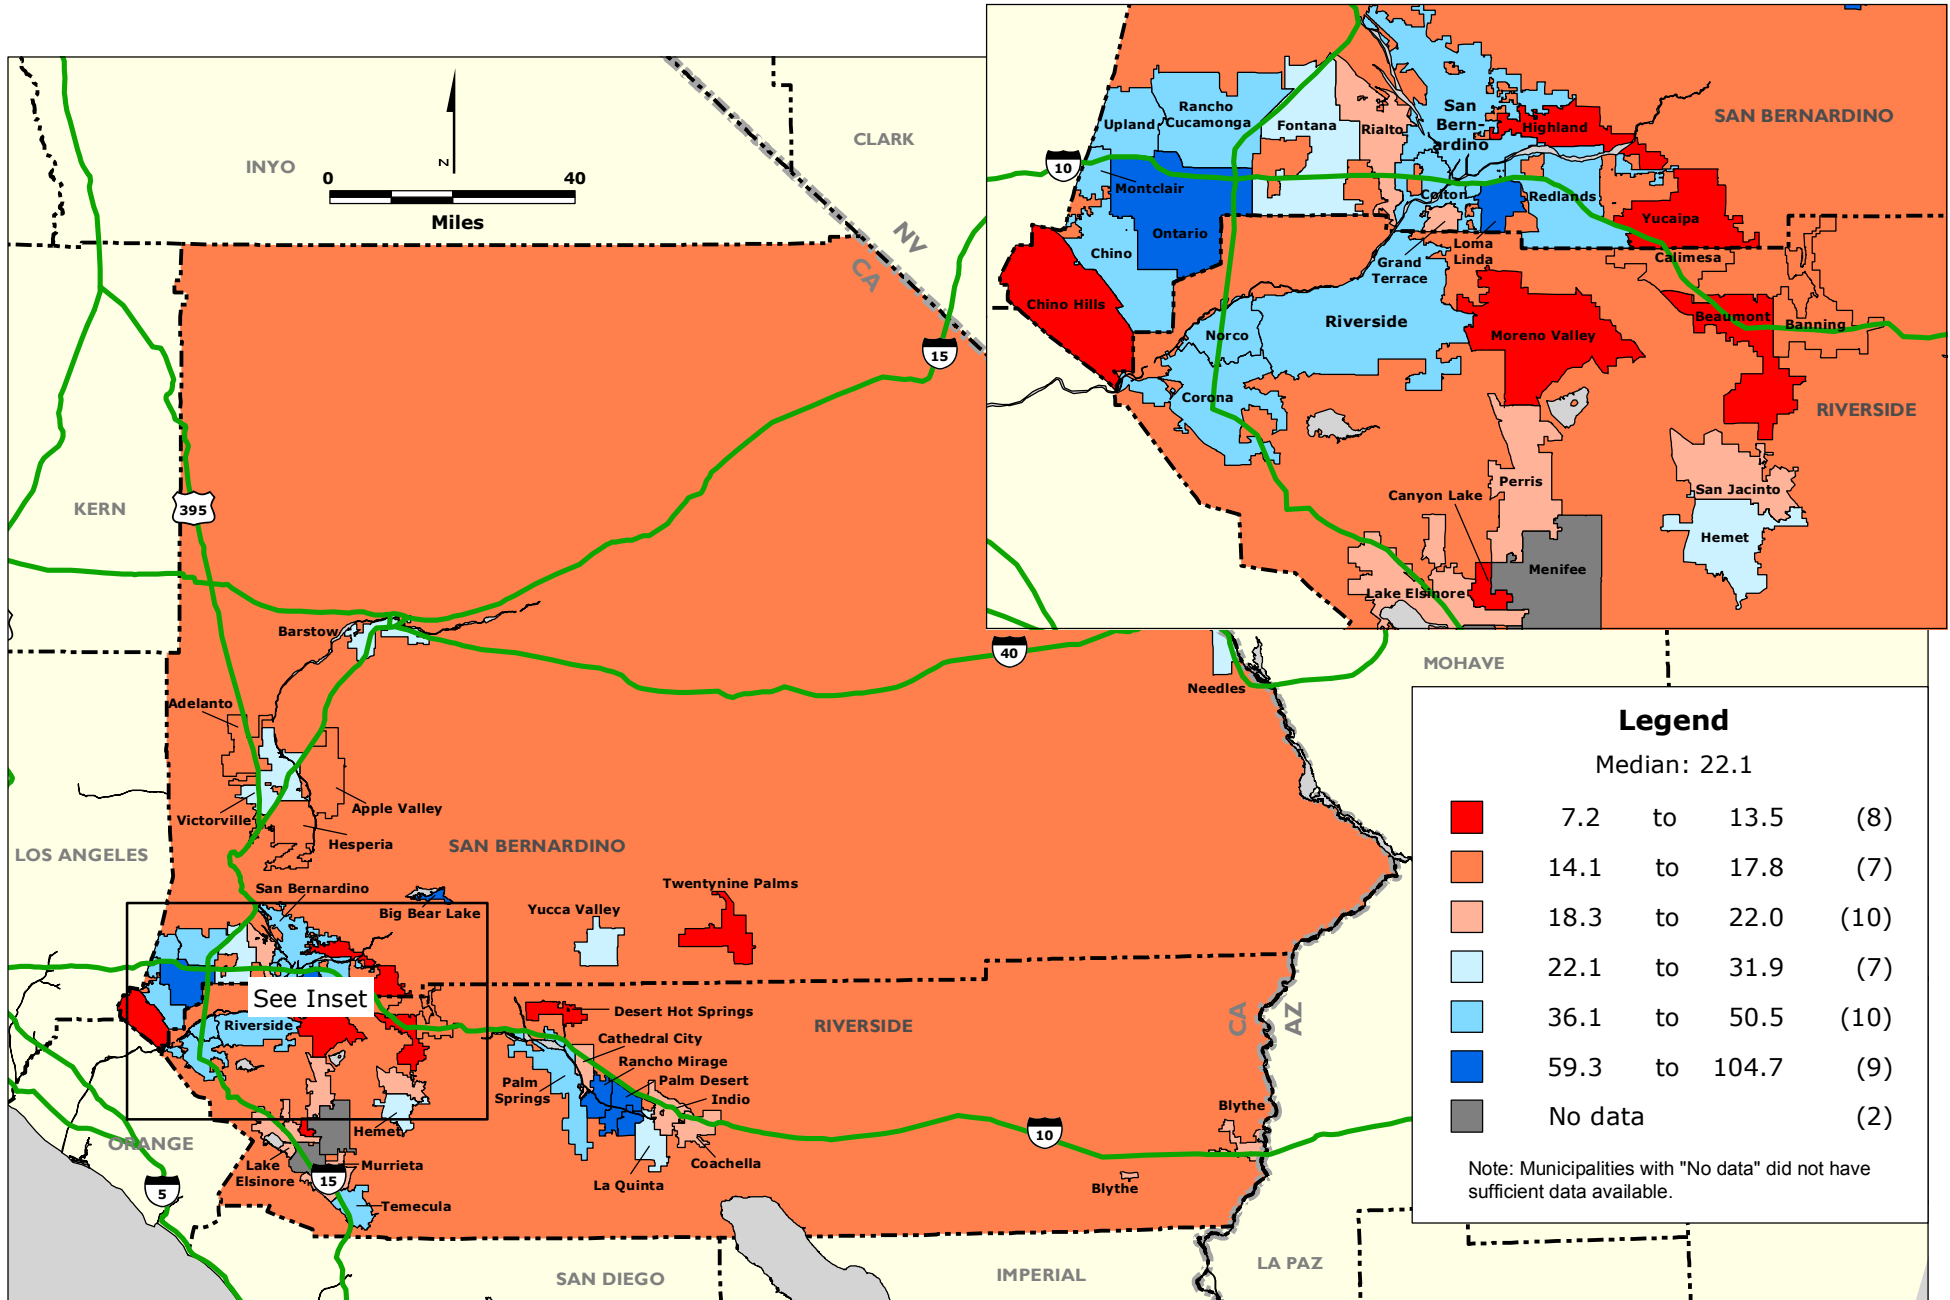

RIVERSIDE - SAN BERNARDINO REGION: Jobs per 100 Residents by Municipality and County Unincorporated Area, 2008

Data Source: U.S. Census Bureau, Local Employment Dynamics.