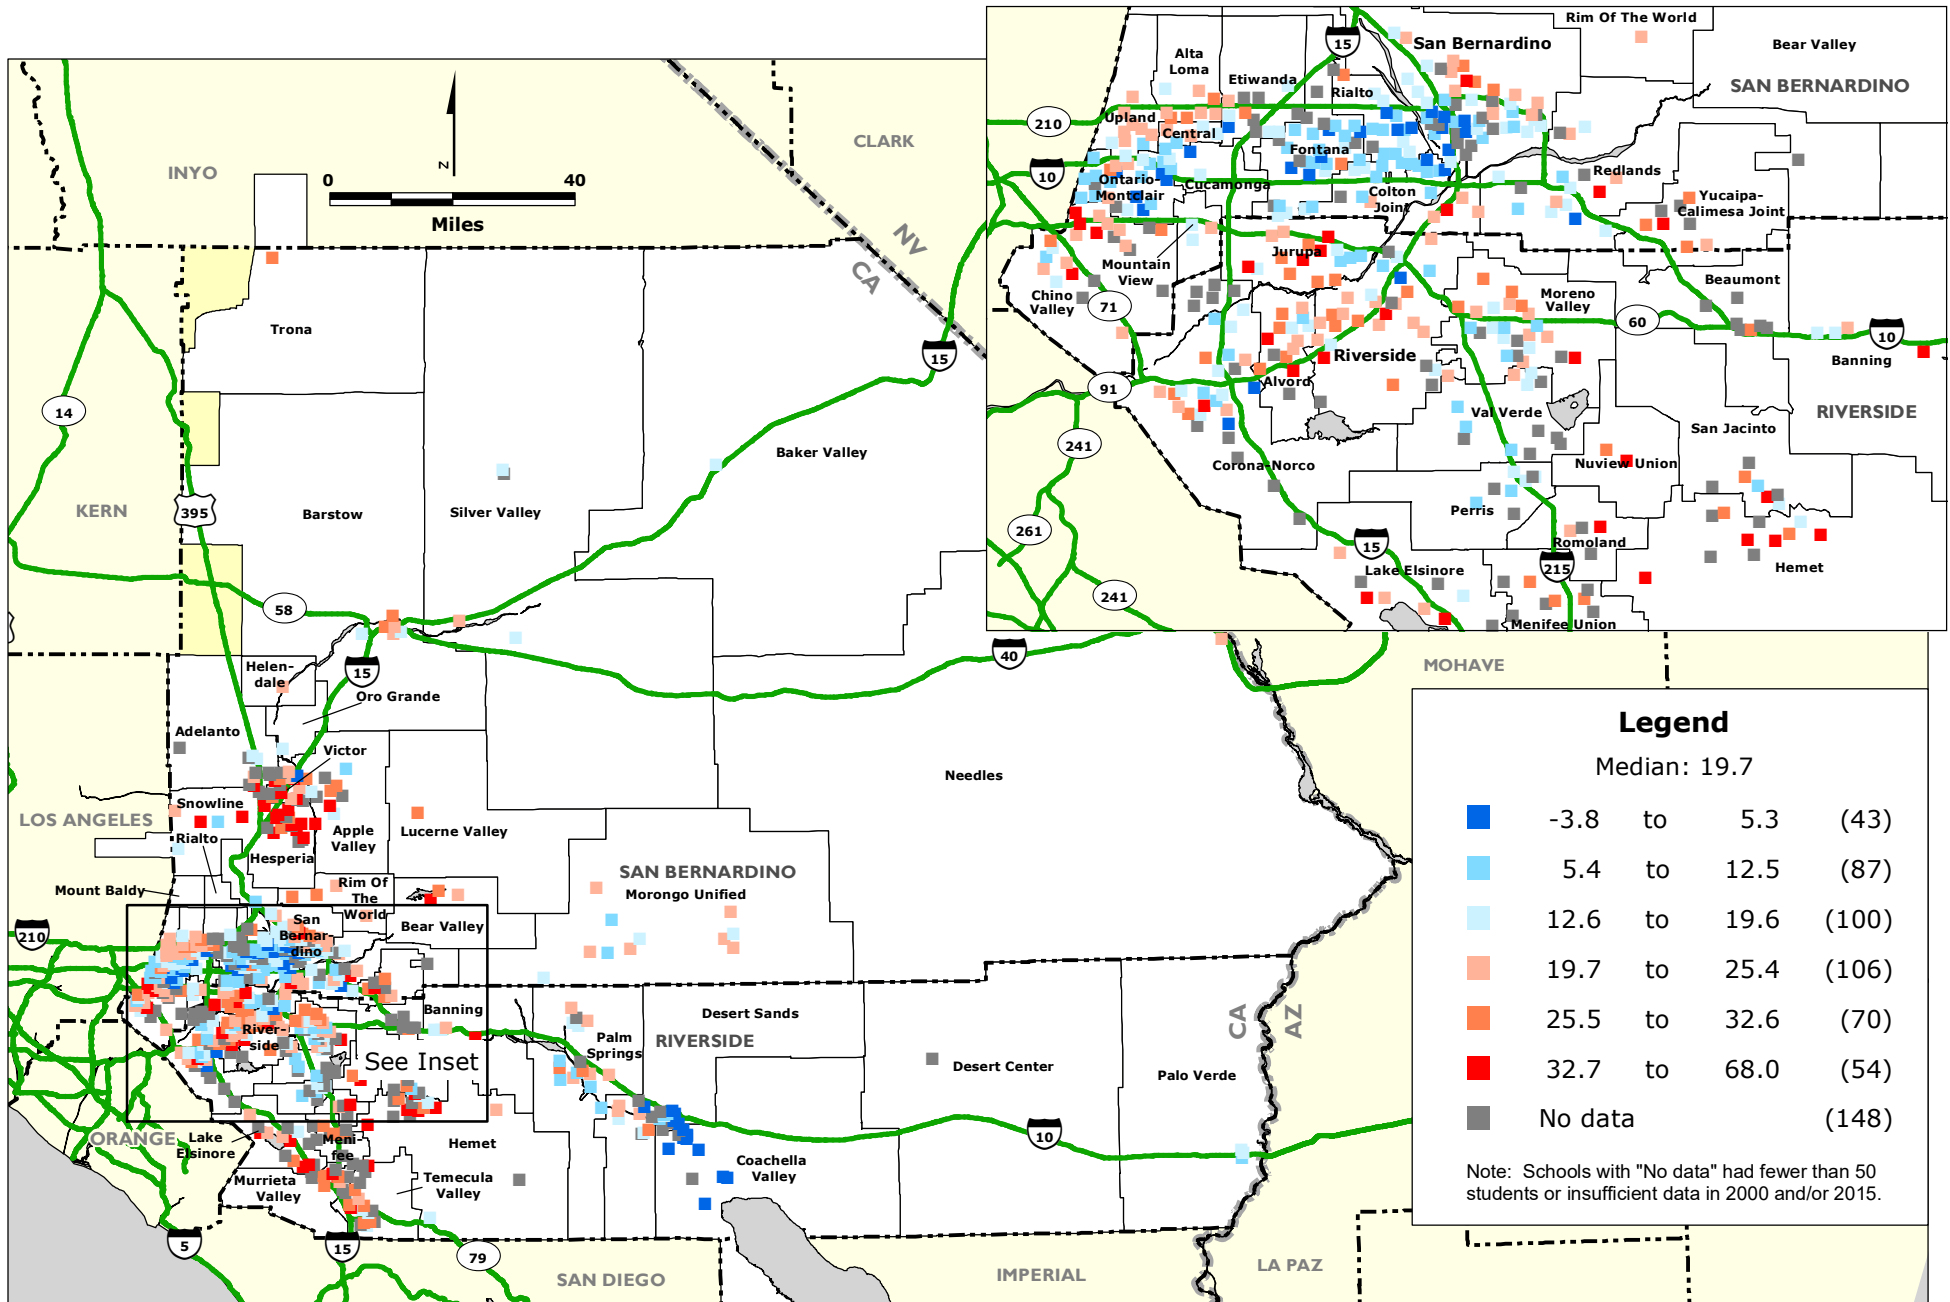

## RIVERSIDE - SAN BERNARDINO REGION: Percentage Point Change in the Share of Non-Asian Minority Students by Elementary School, 2000-2015

Data Source: National Center for Education Statistics.