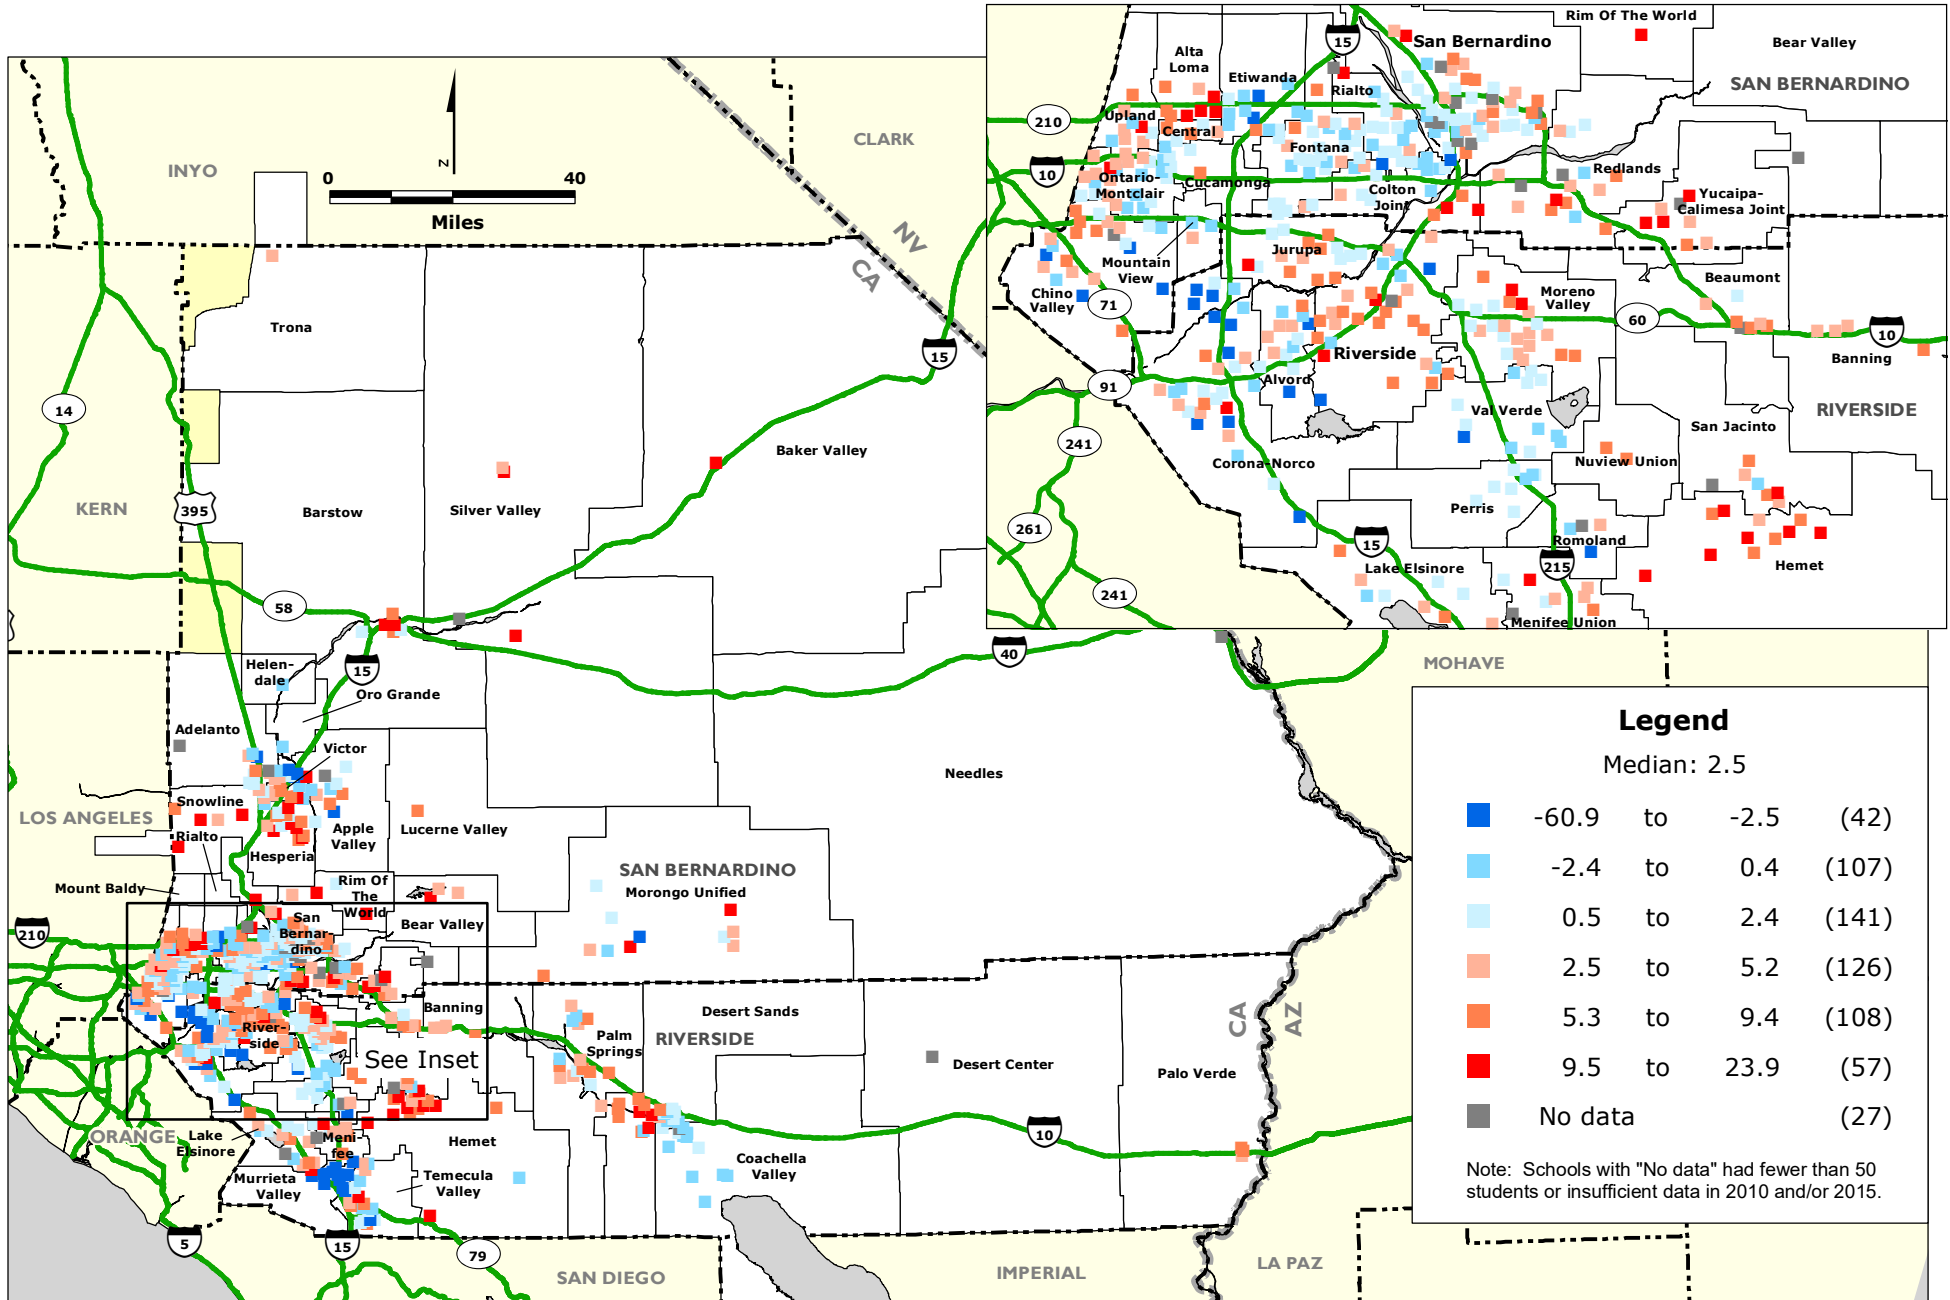

RIVERSIDE - SAN BERNARDINO REGION: Percentage Point Change in the Share of Non-Asian Minority Students by Elementary School, 2010-2015

Data Source: National Center for Education Statistics.