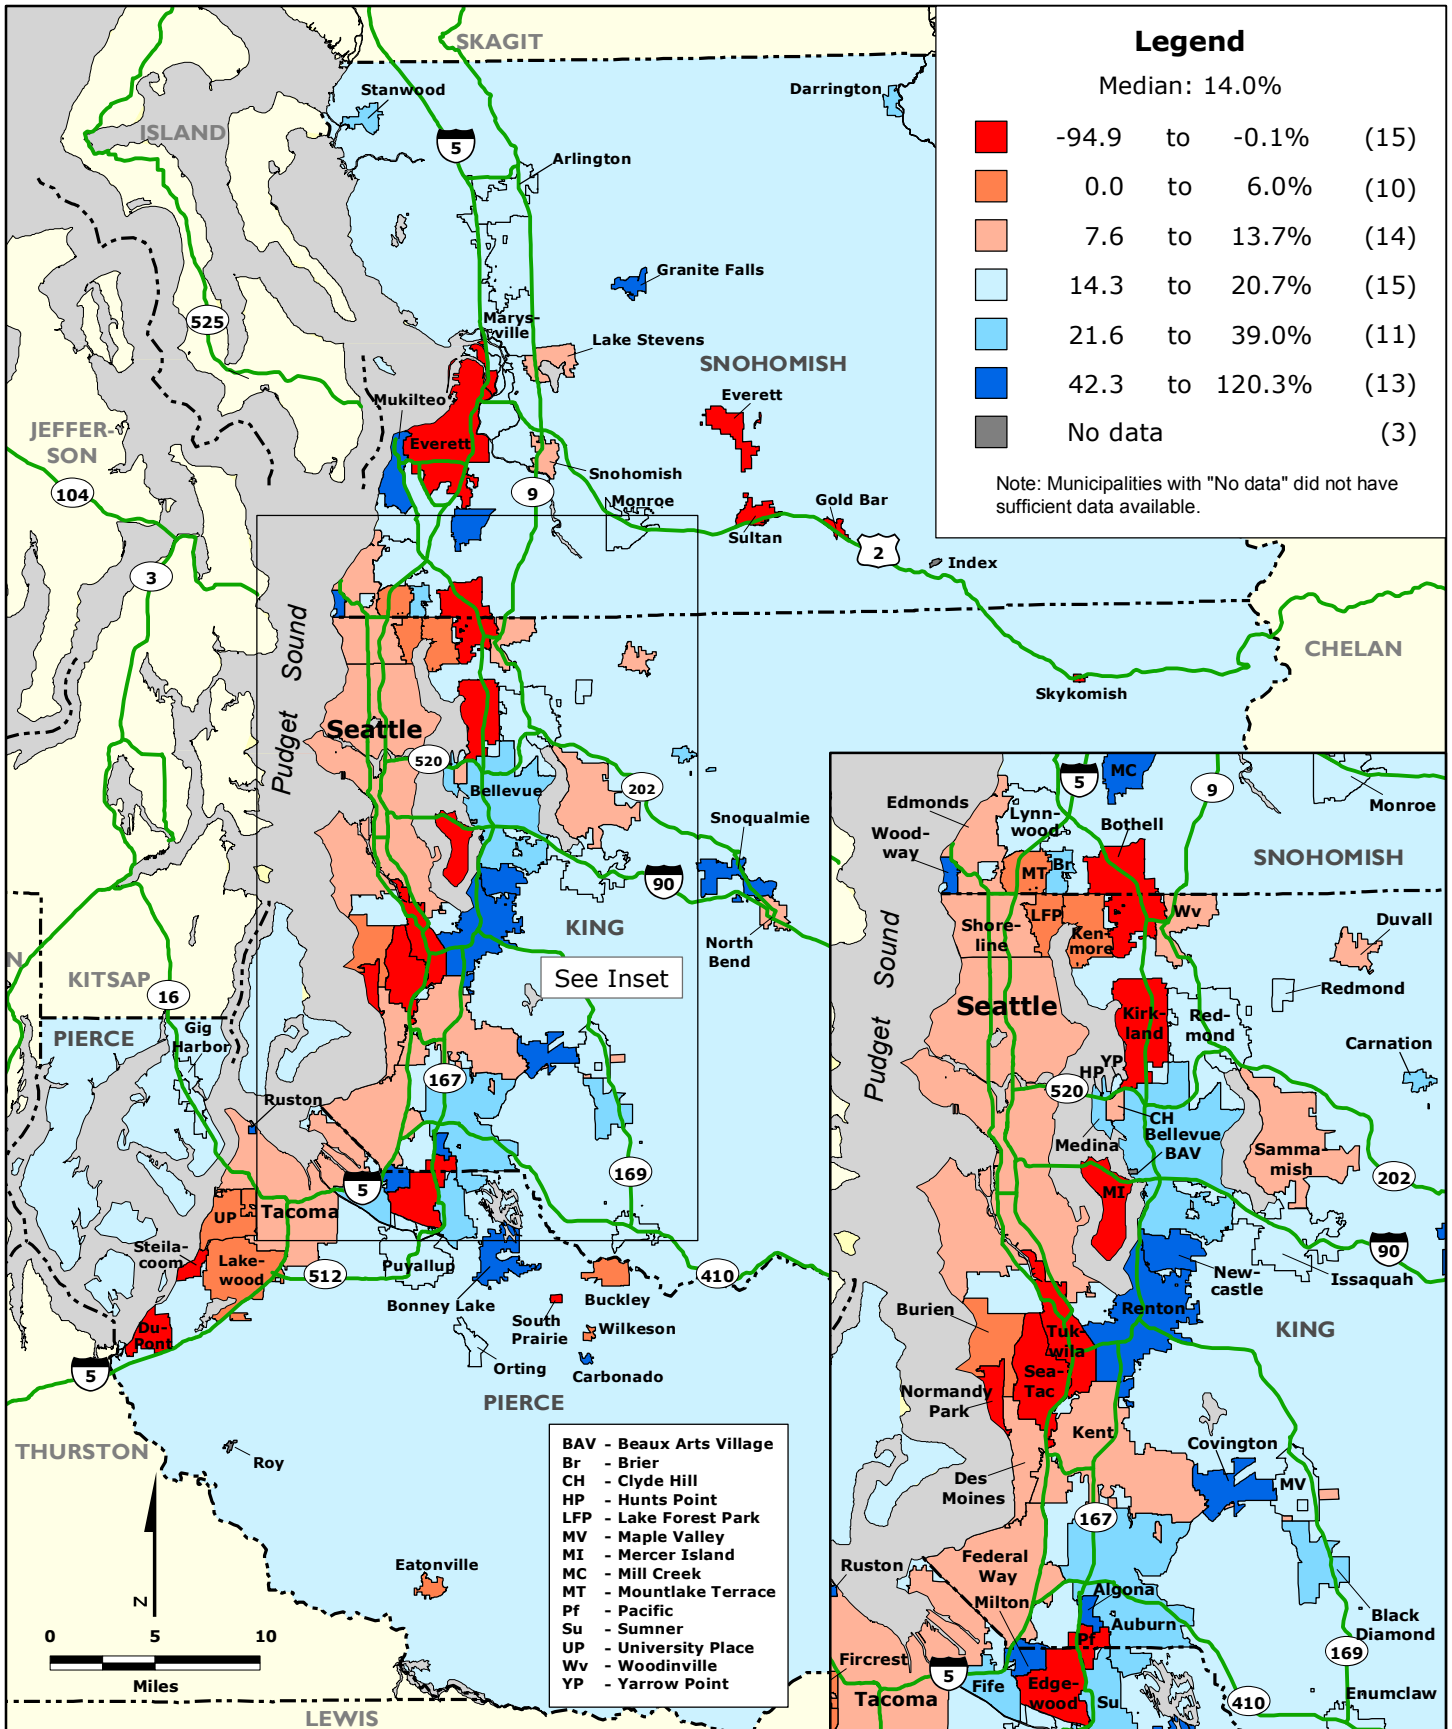

SEATTLE REGION Percentage Change in Jobs by Municipality and County Unincorporated Area, 2003-2008

Data Source: U.S. Census Bureau, Local Employment Dynamics.