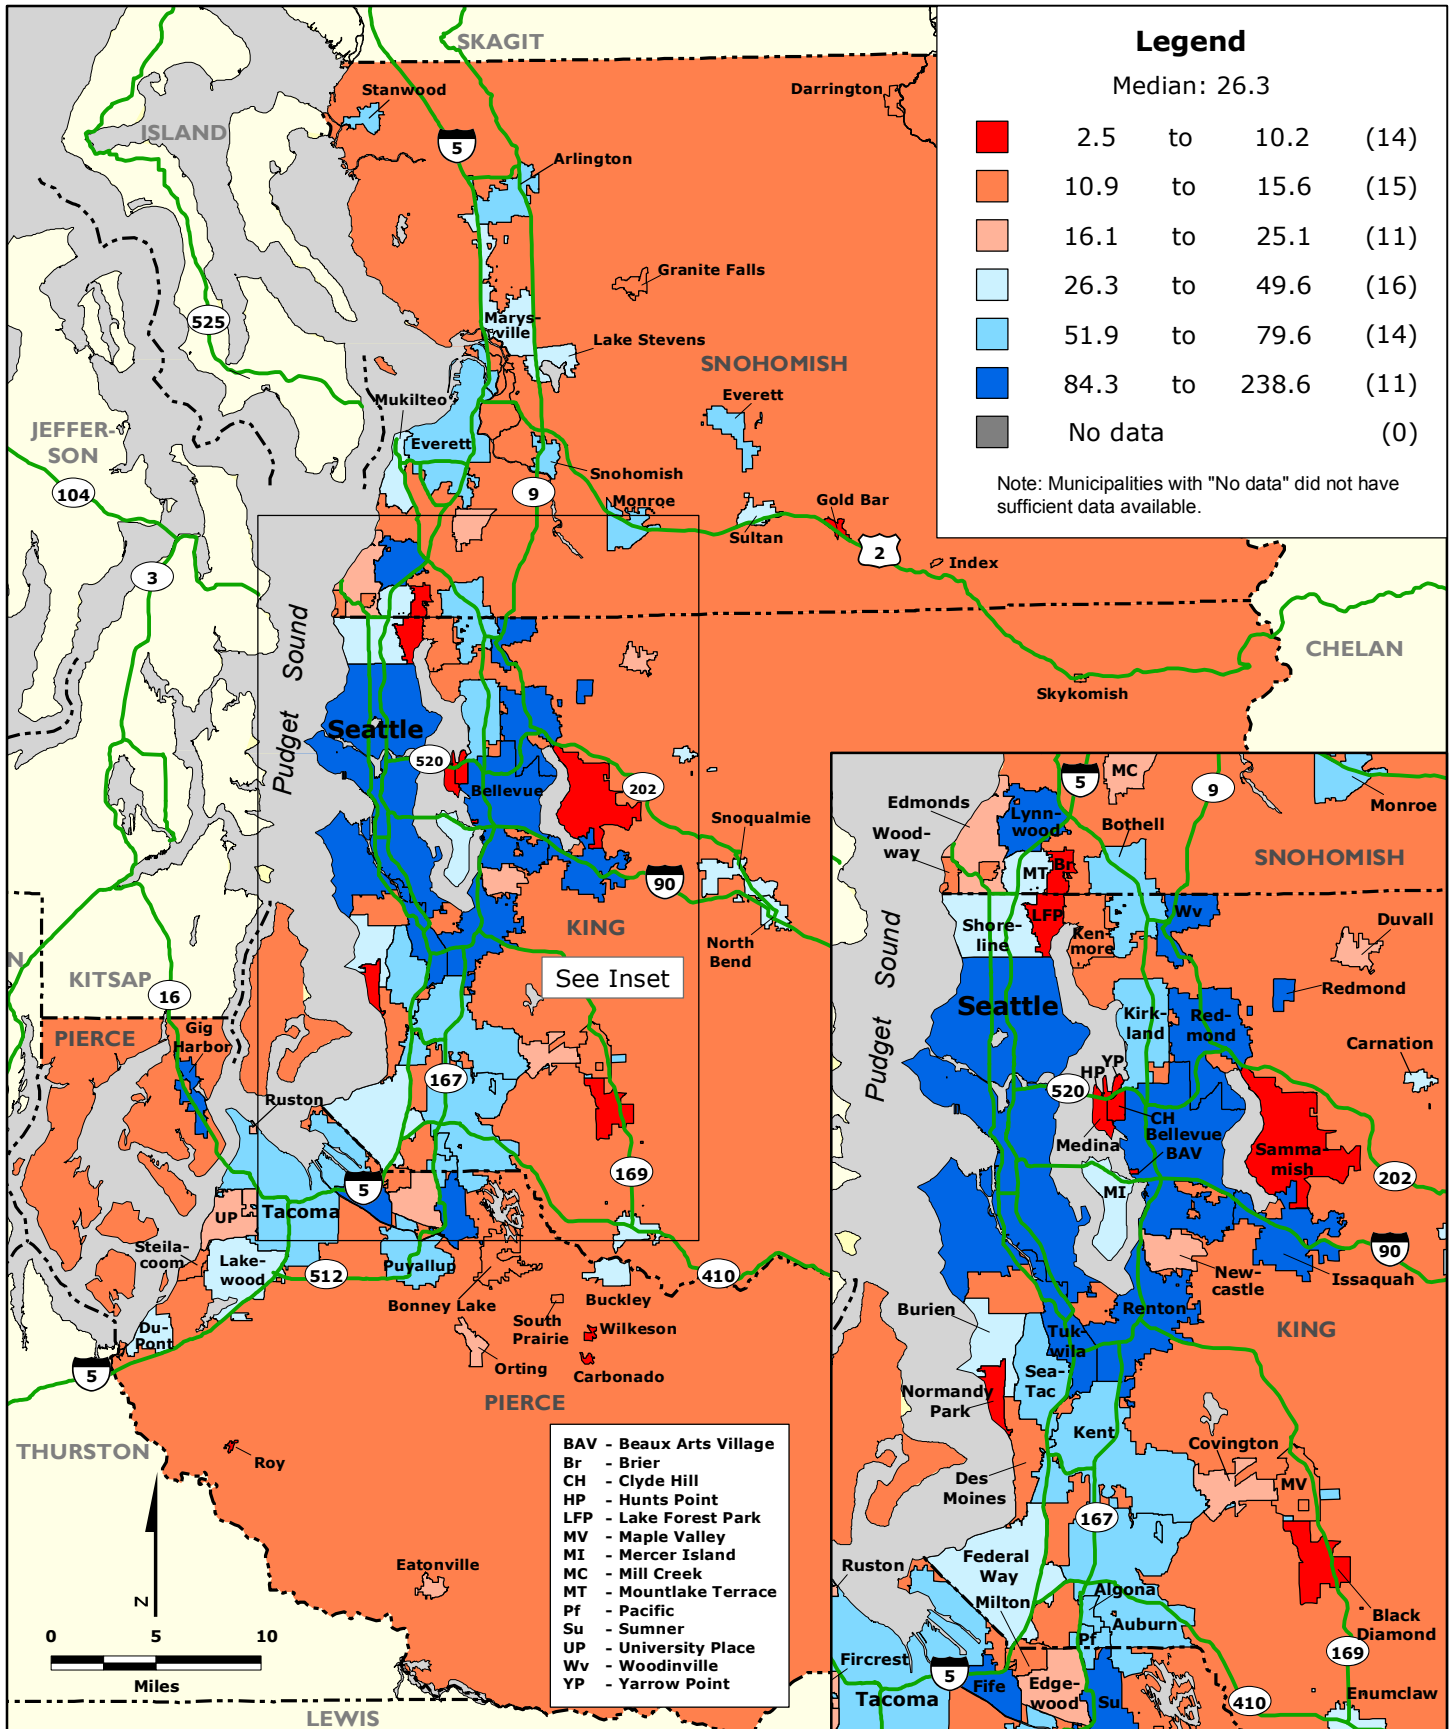

# SEATTLE REGION Jobs per 100 Residents by Municipality and County Unincorporated Area, 2008

Data Source: U.S. Census Bureau, Local Employment Dynamics.