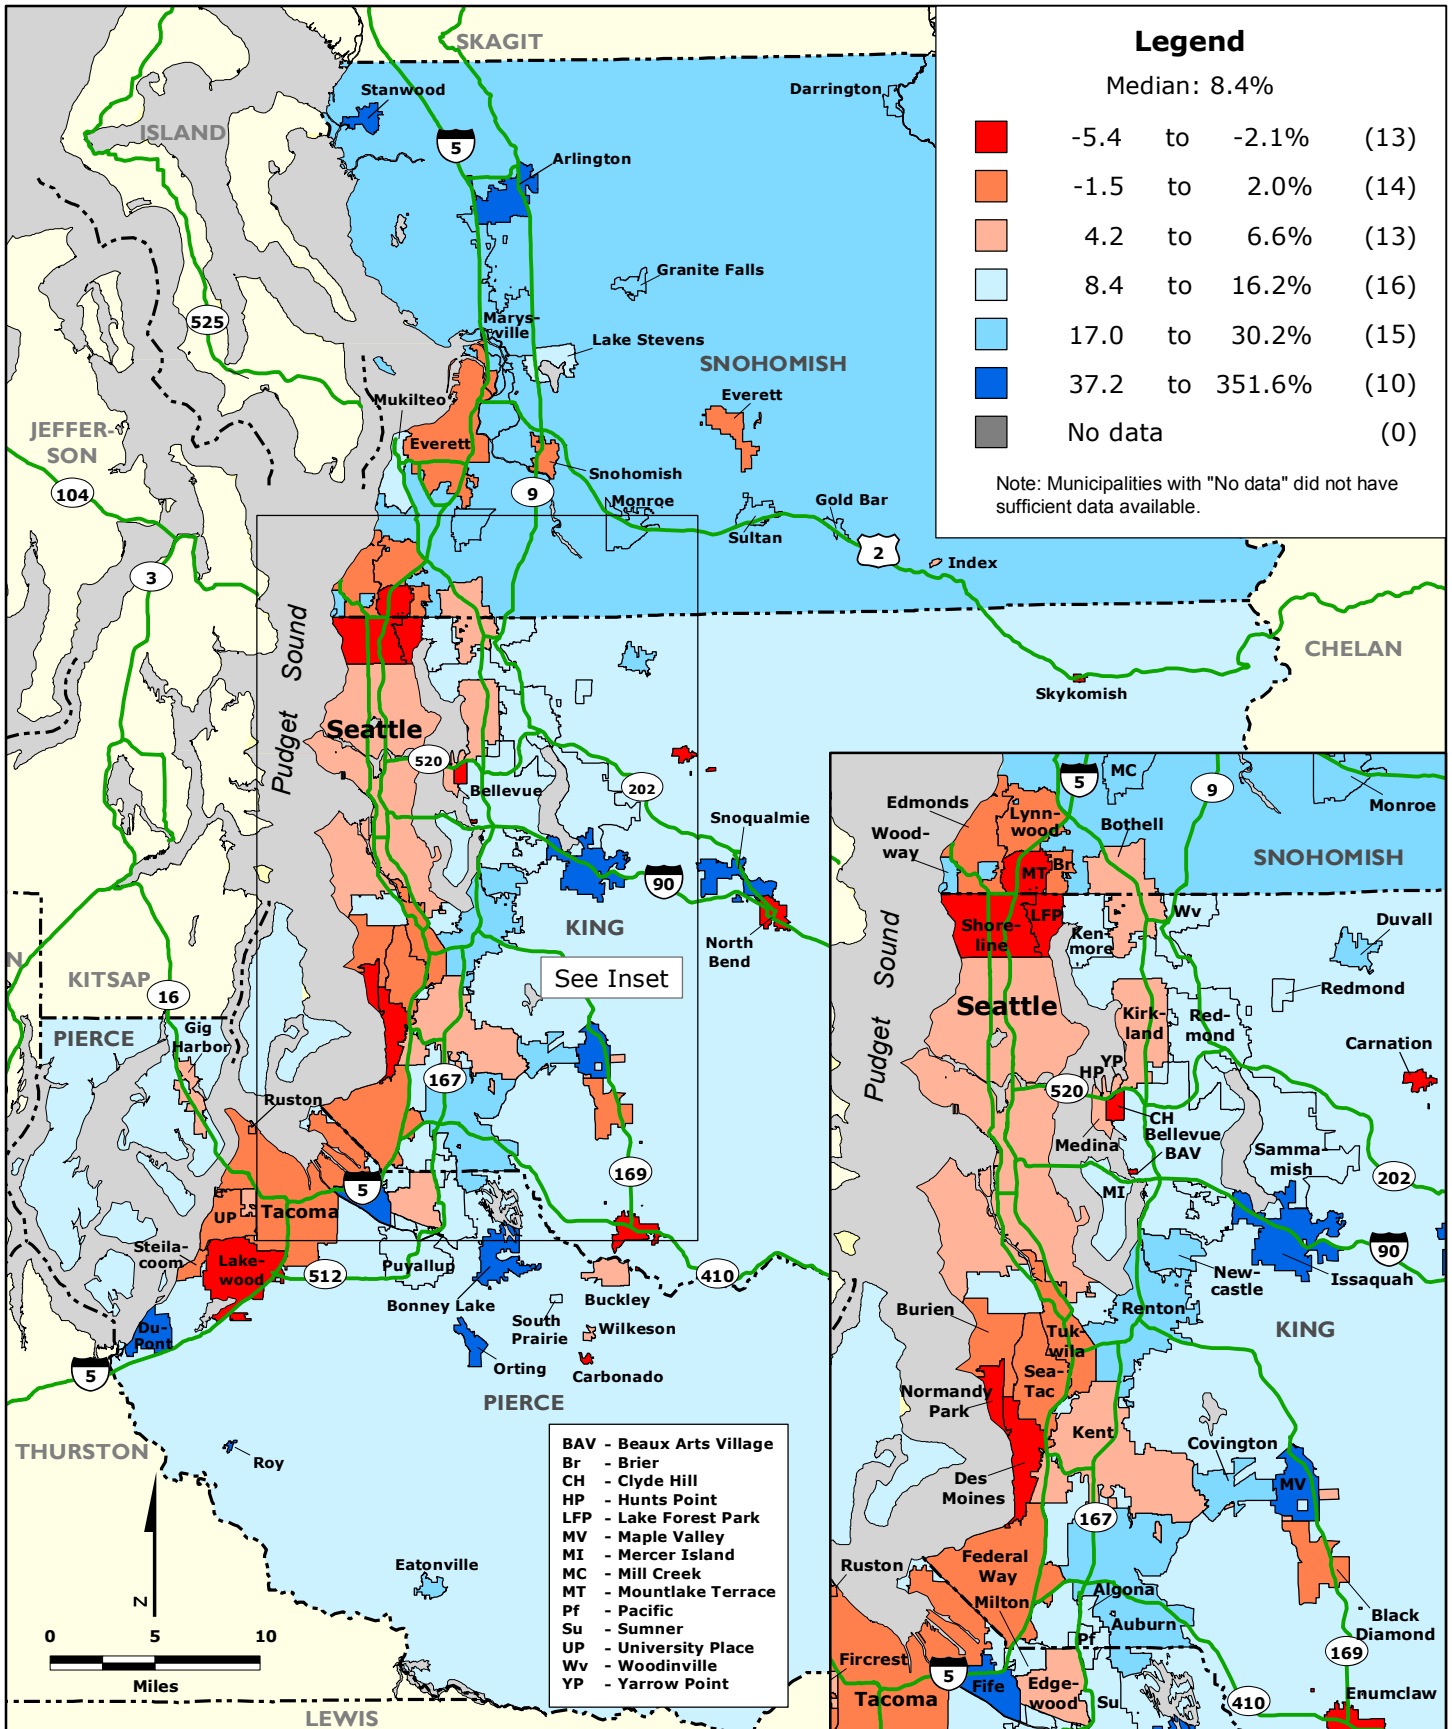

SEATTLE REGION

Percentage Change in Population by Municipality and County Unincorporated Area, 2000-2008

Source: U.S. Census Bureau.