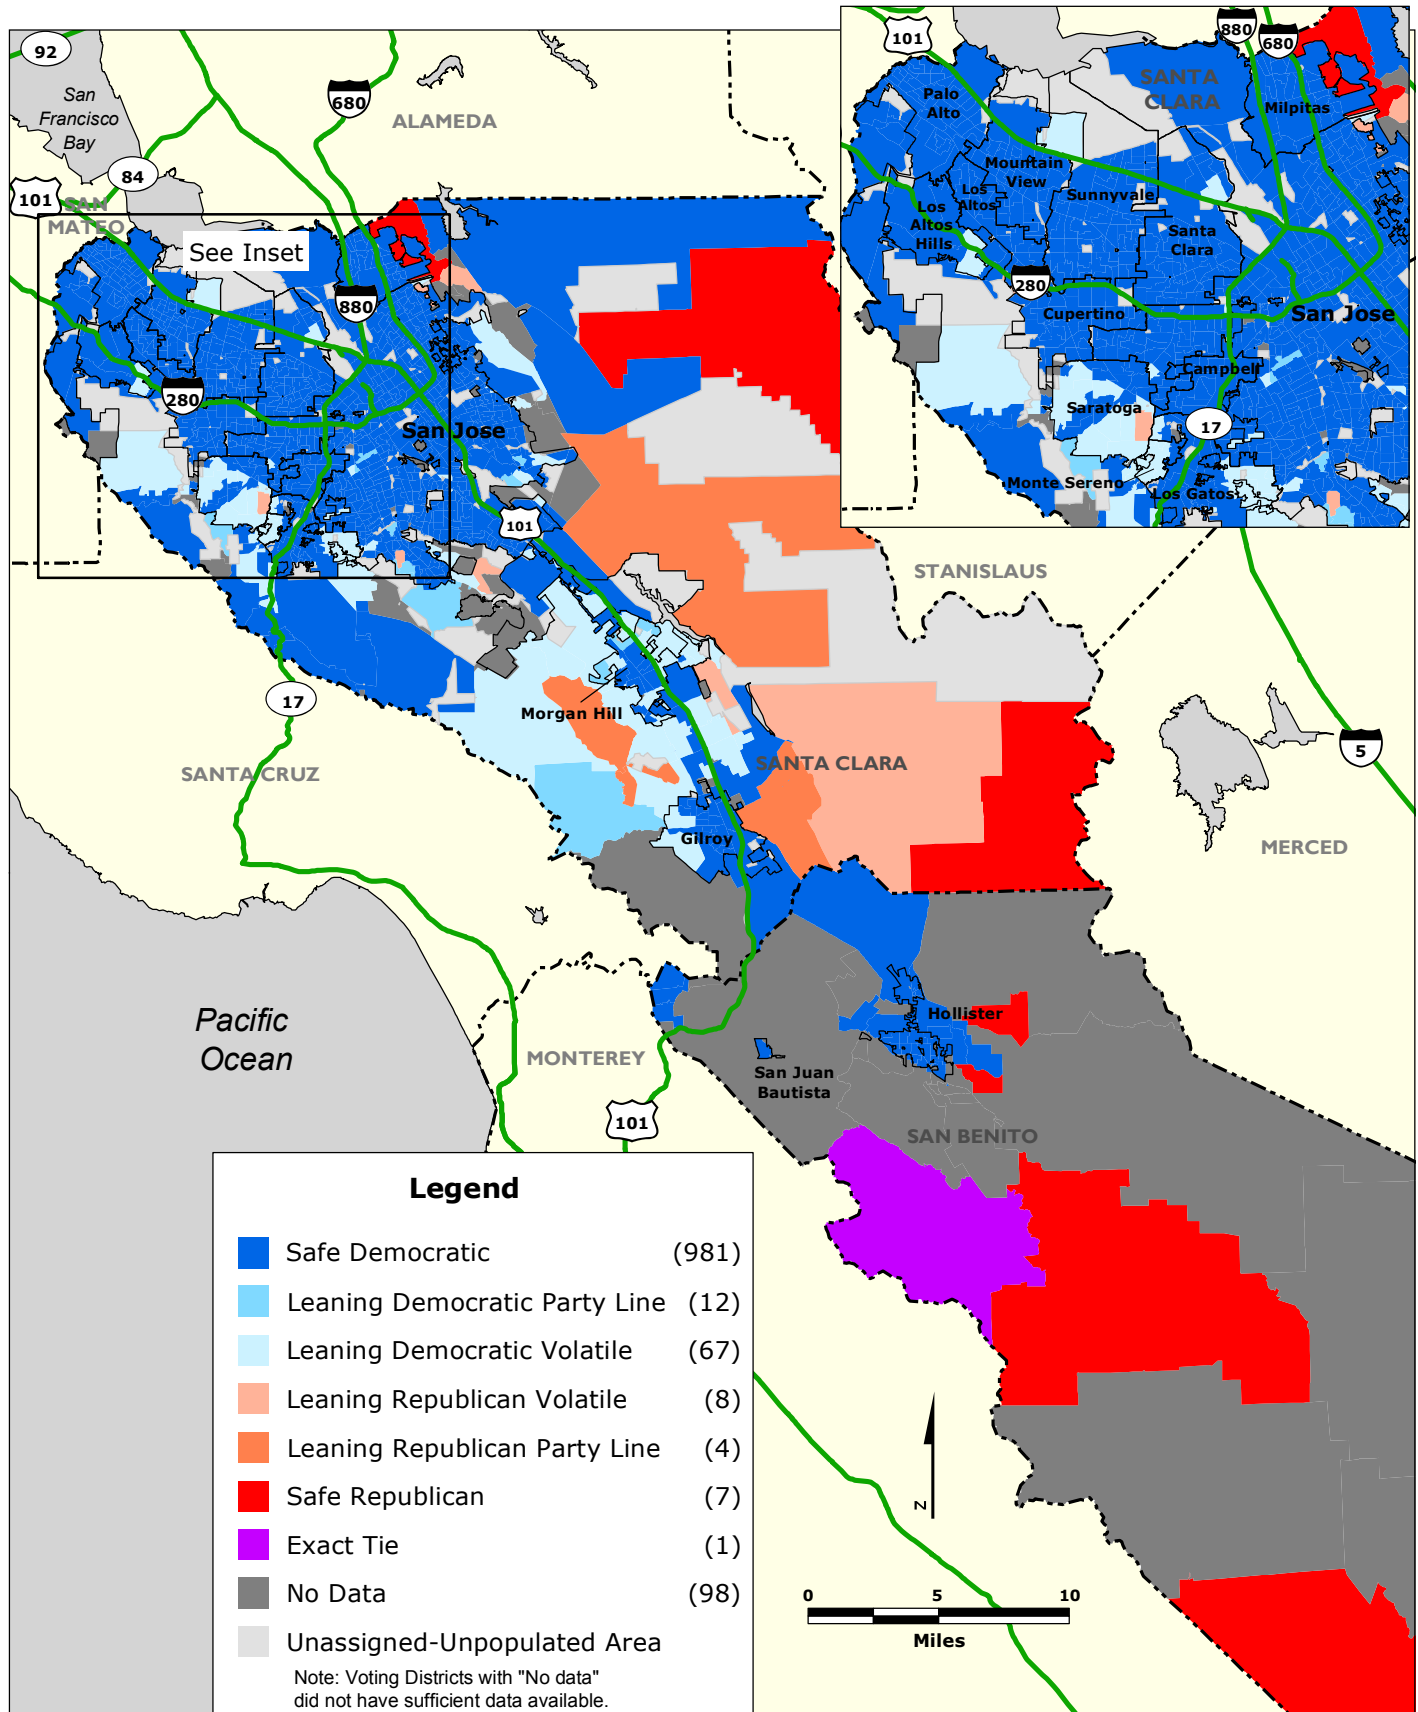

SAN JOSE REGION

Party Preferences by Voting Districts based on Election Results for the year 2008

Data Source: State of California, University of California Berkeley.