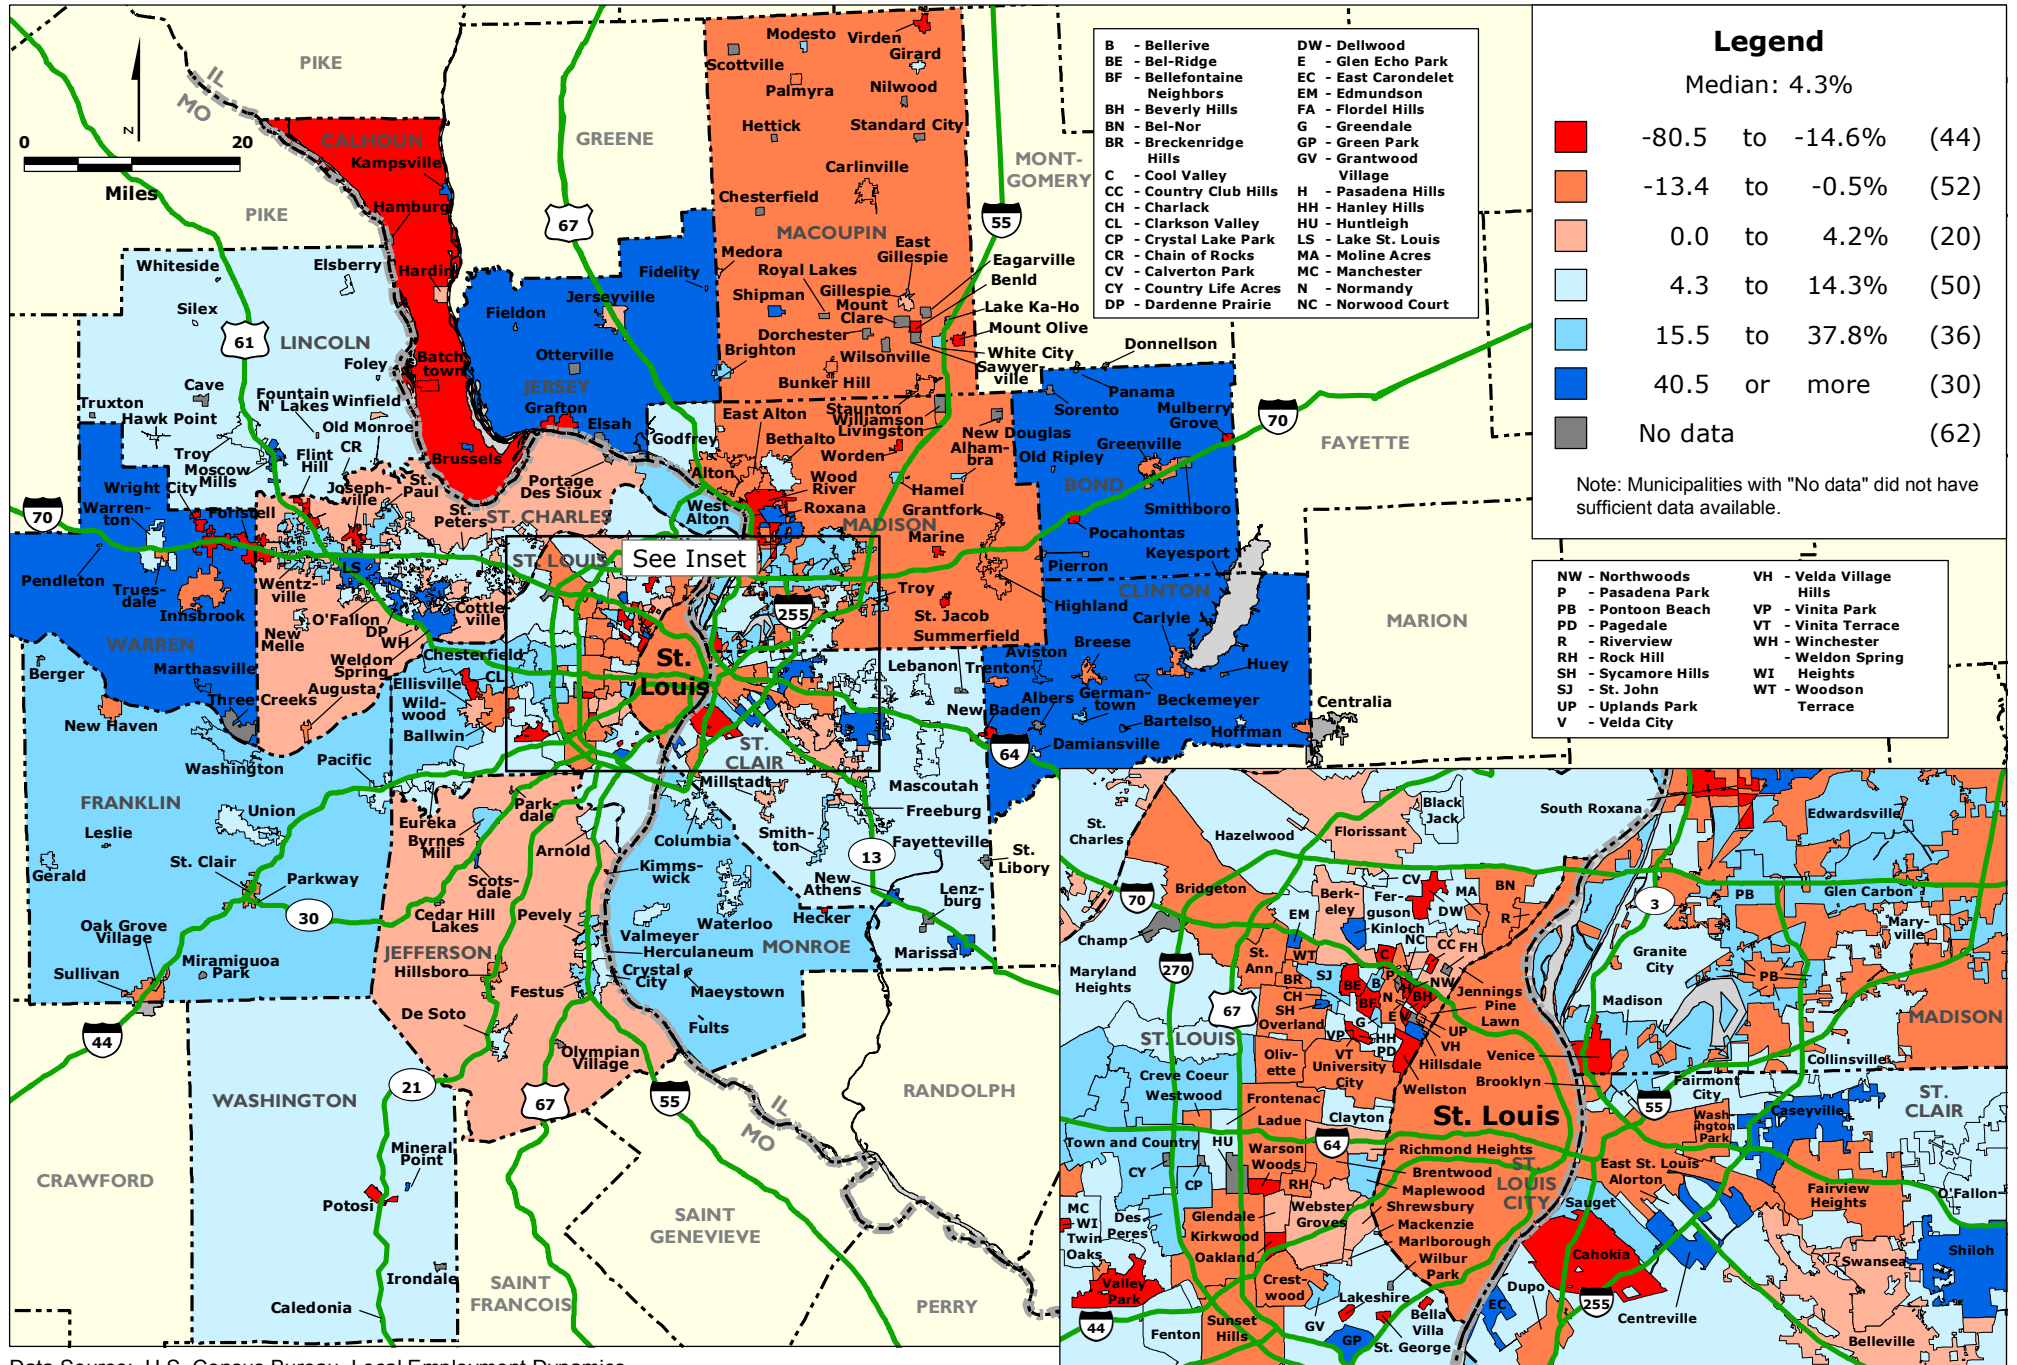

ST. LOUIS REGION: Percentage Change in Jobs by Municipality and County Unincorporated Area, 2003-2008

Data Source: U.S. Census Bureau, Local Employment Dynamics.