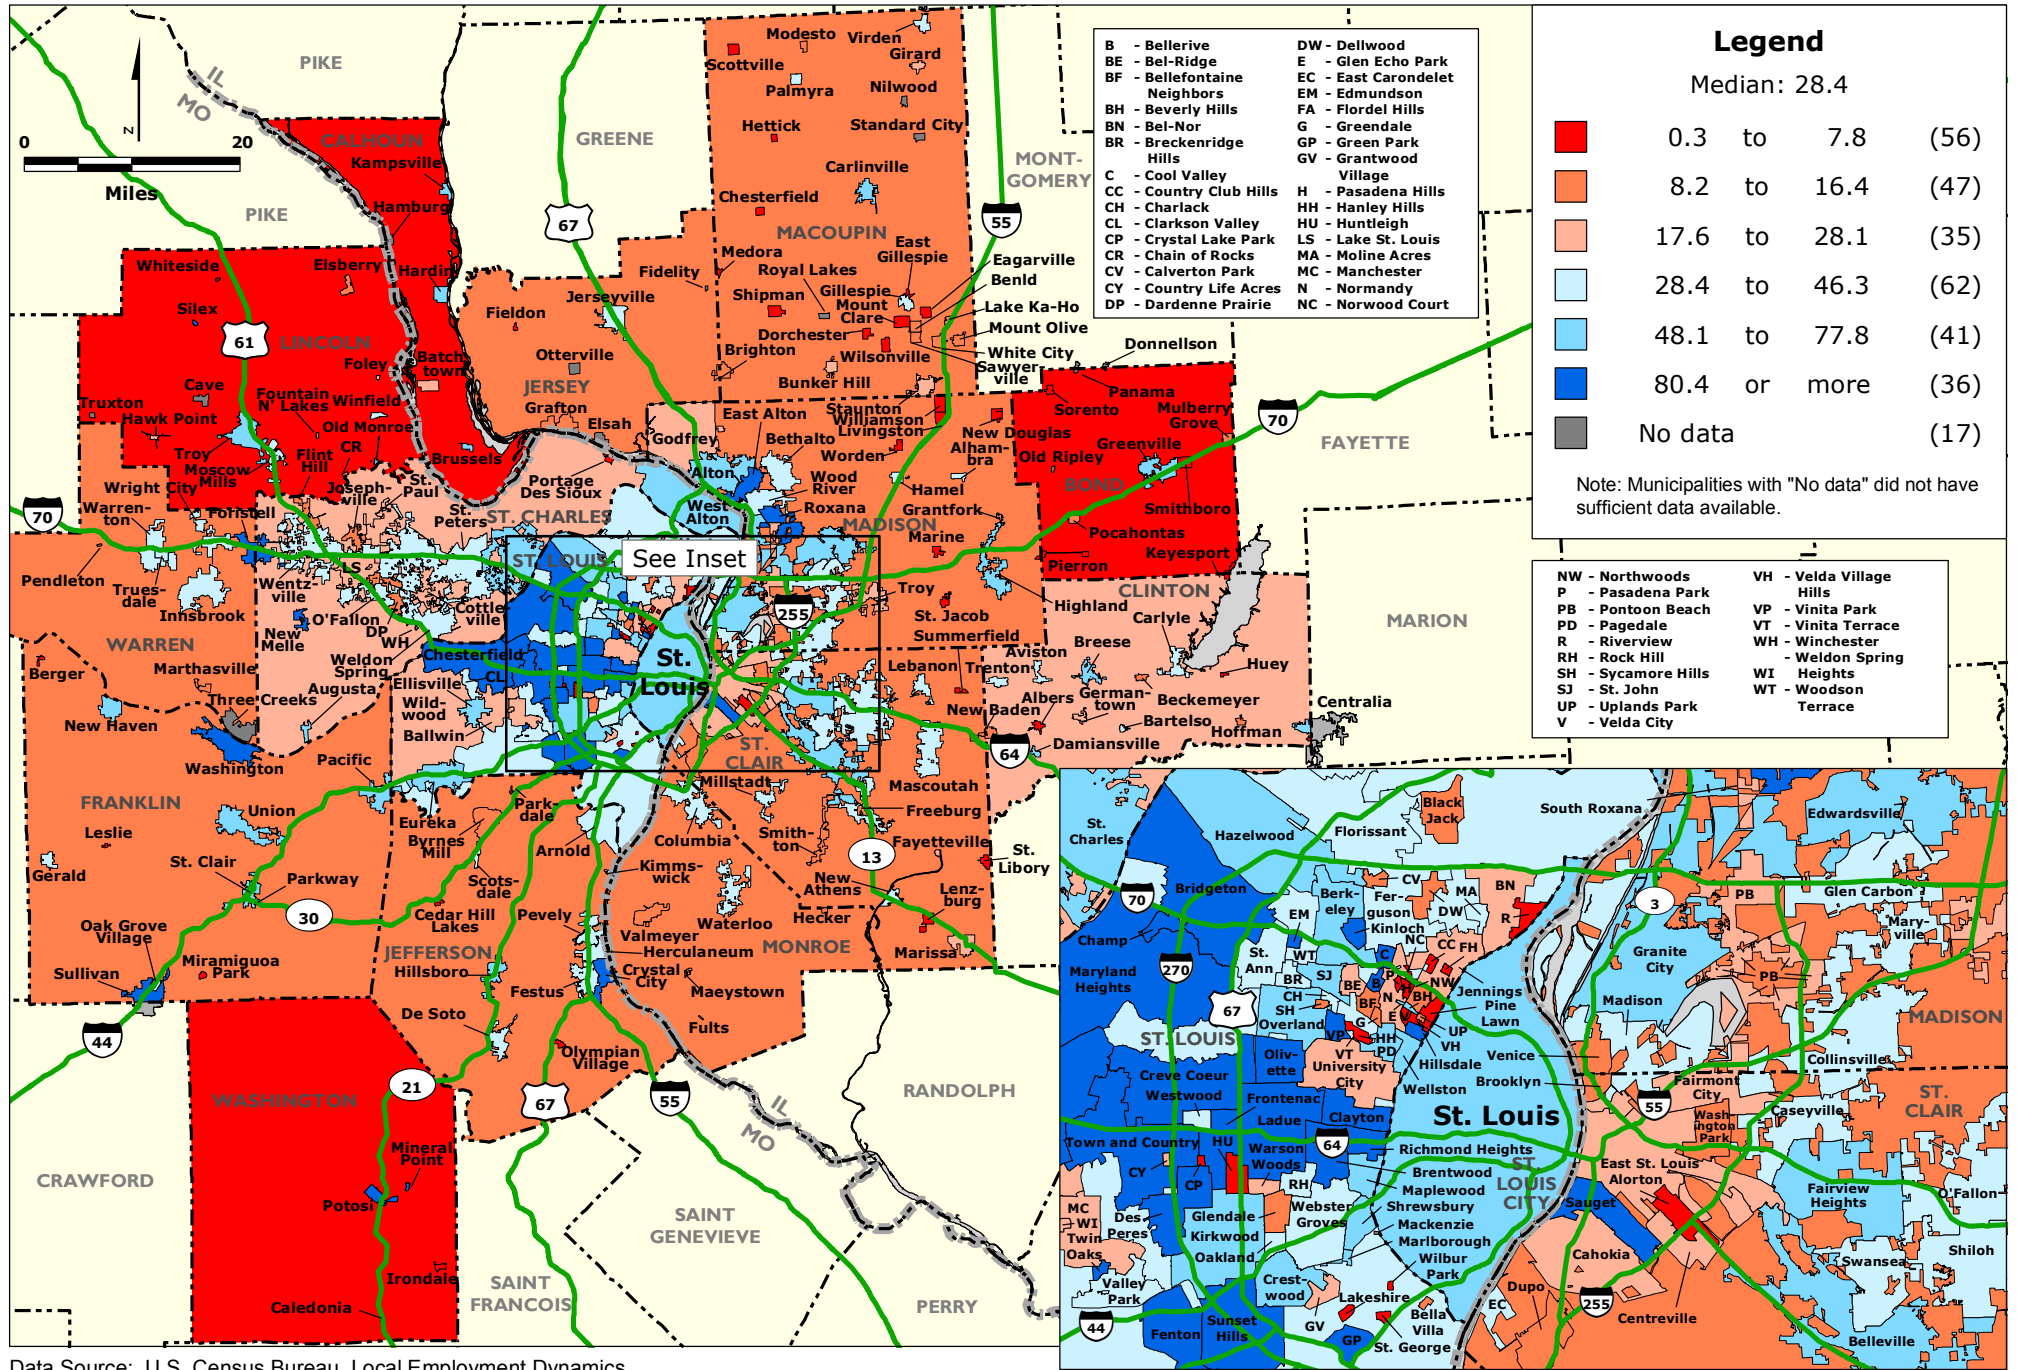

ST. LOUIS REGION: Jobs per 100 Residents by Municipality and County Unincorporated Area, 2008

Data Source: U.S. Census Bureau, Local Employment Dynamics.