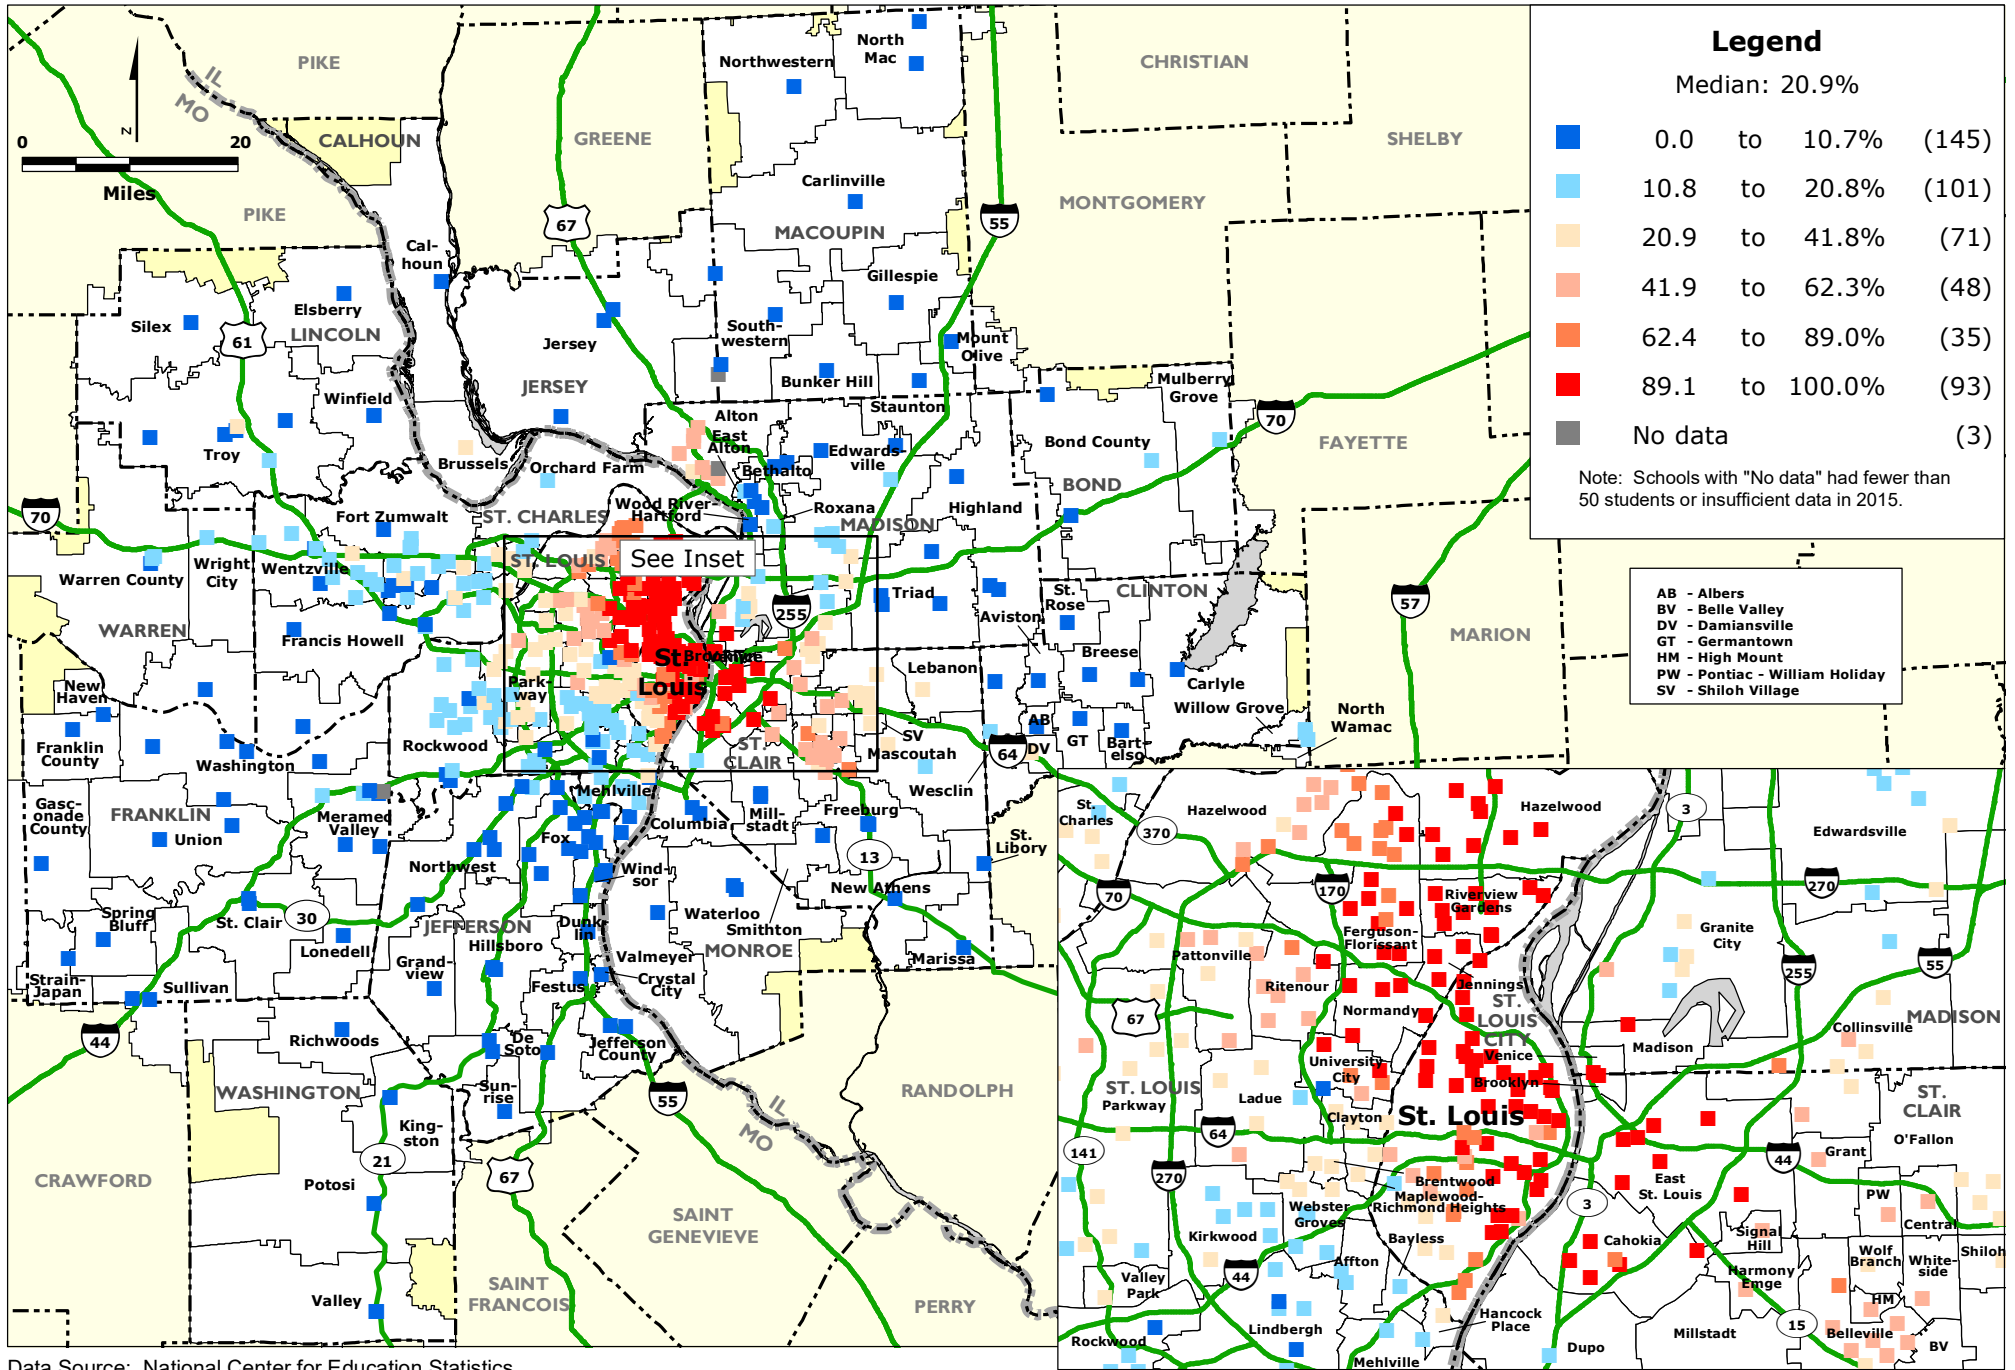

# ST. LOUIS REGION: Percentage Non-Asian Minority Students by Elementary School, 2015

Data Source: National Center for Education Statistics.