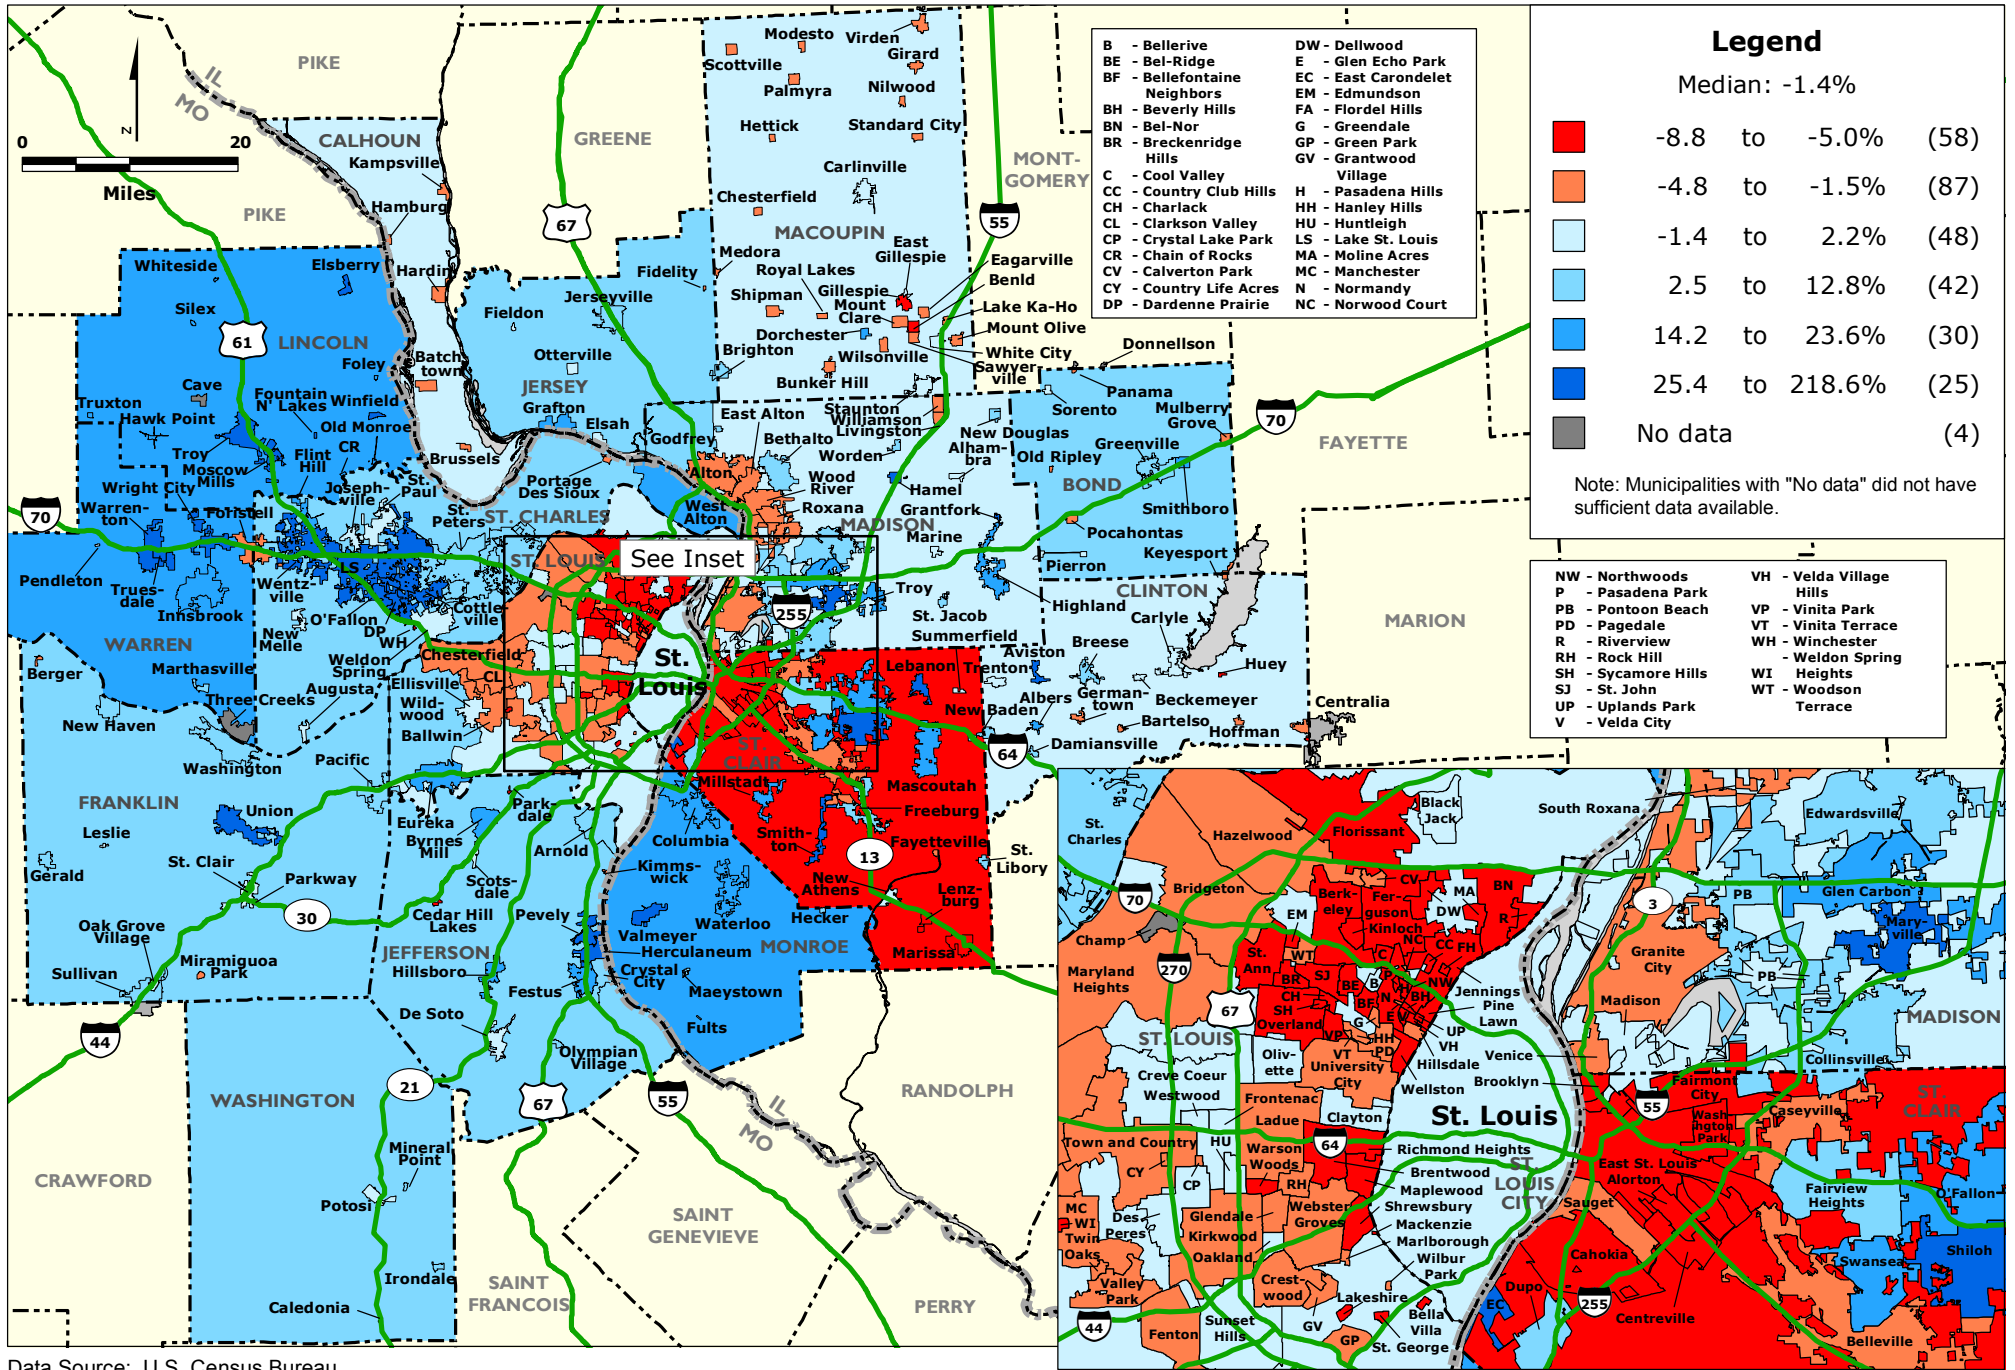

ST. LOUIS REGION: Percentage Change in Population by Municipality and County Unincorporated Area, 2000-2008

Data Source: U.S. Census Bureau.