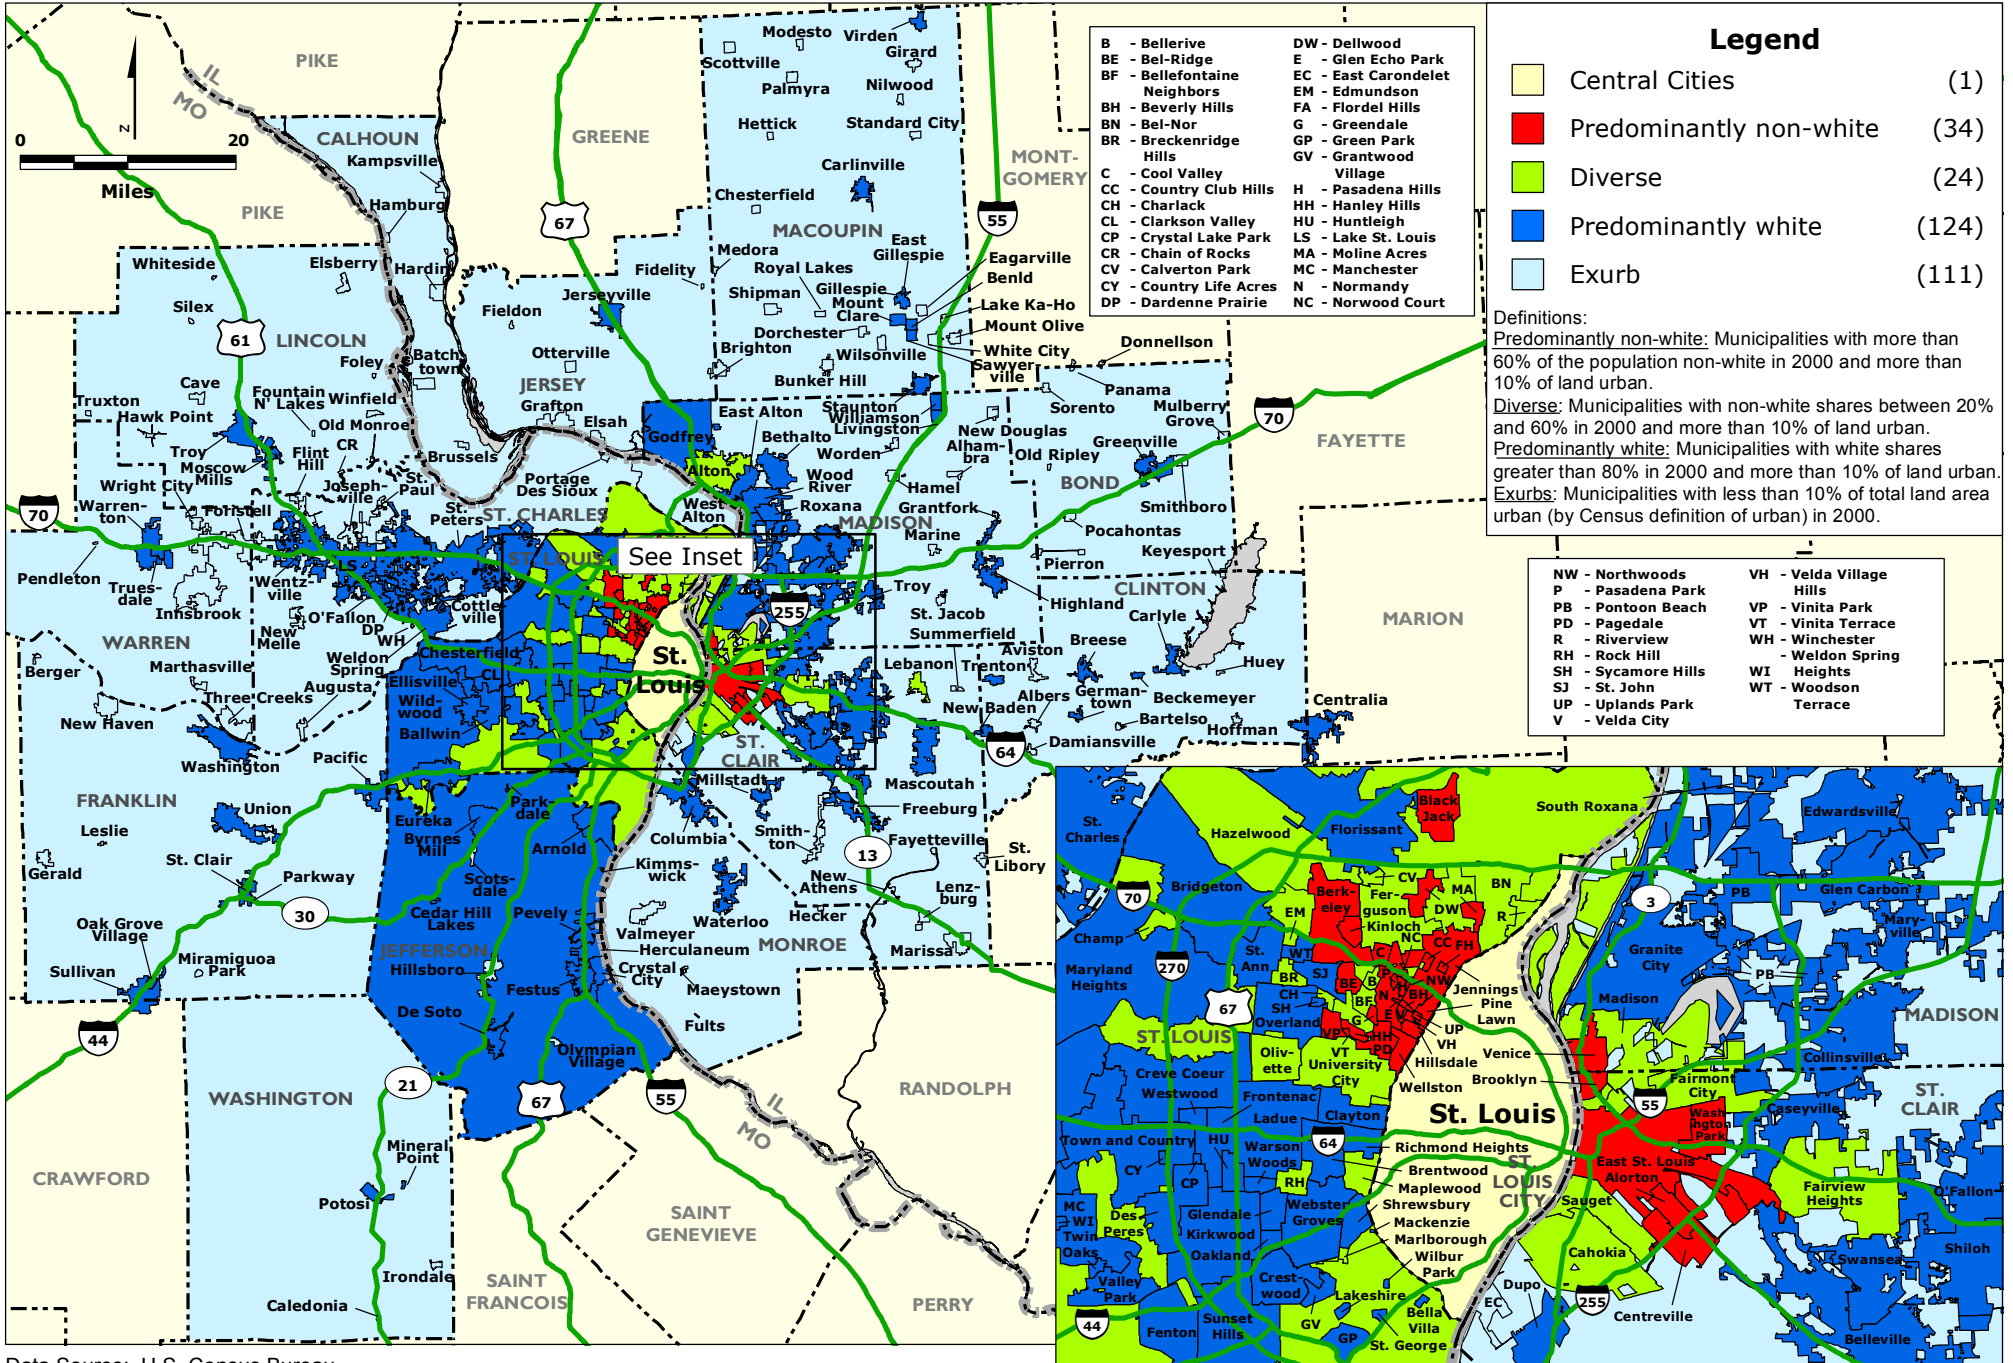

ST. LOUIS REGION: Community Type by Municipality and County Unincorporated Area, 2000

Data Source: U.S. Census Bureau.