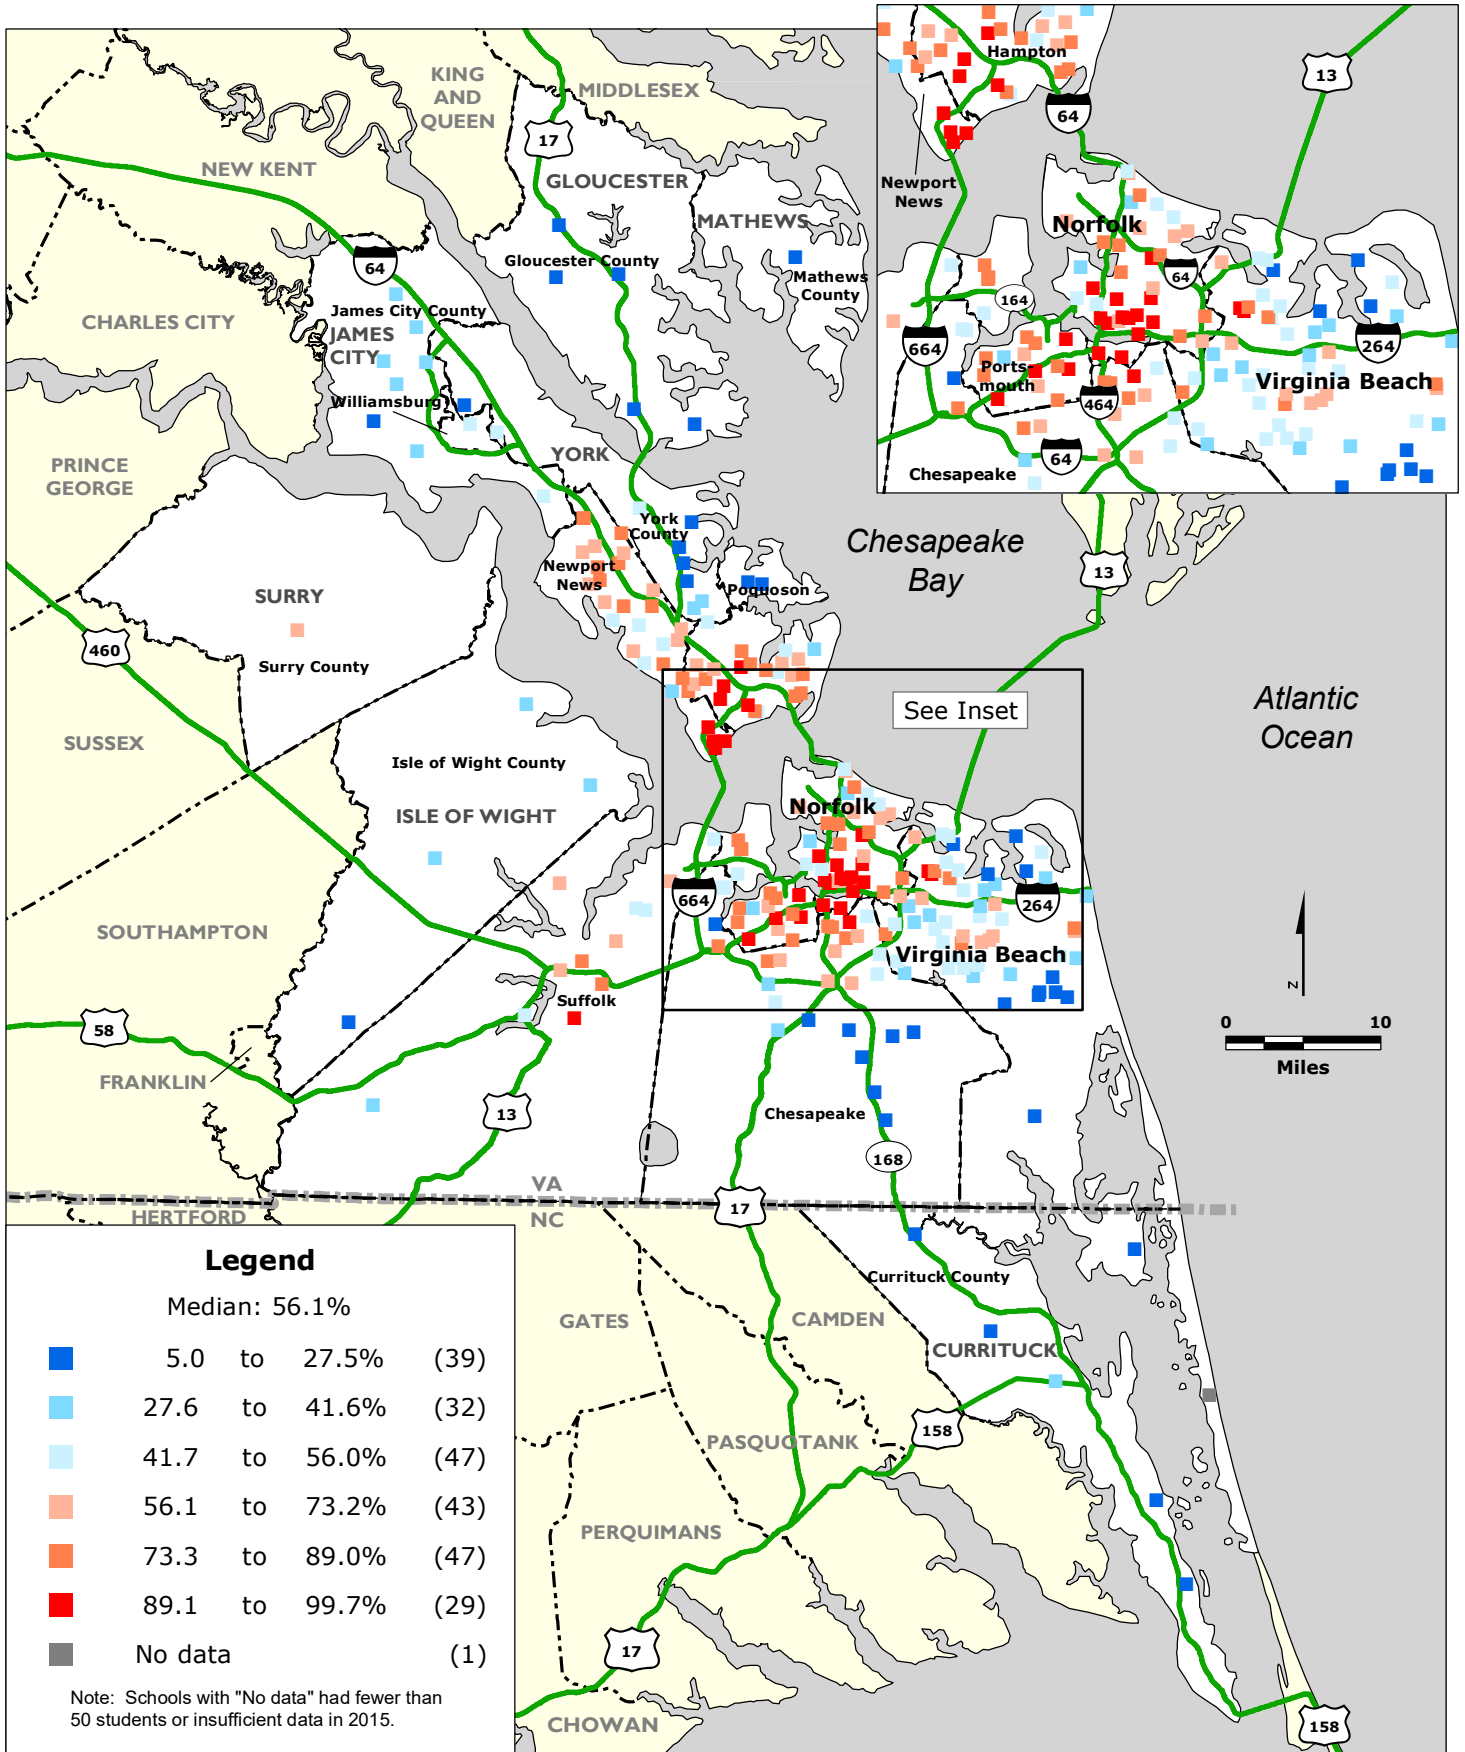

VIRGINIA BEACH-NORFOLK REGION: Percentage Non-Asian Minority Students by Elementary School, 2015

Data Source: National Center for Education Statistics.