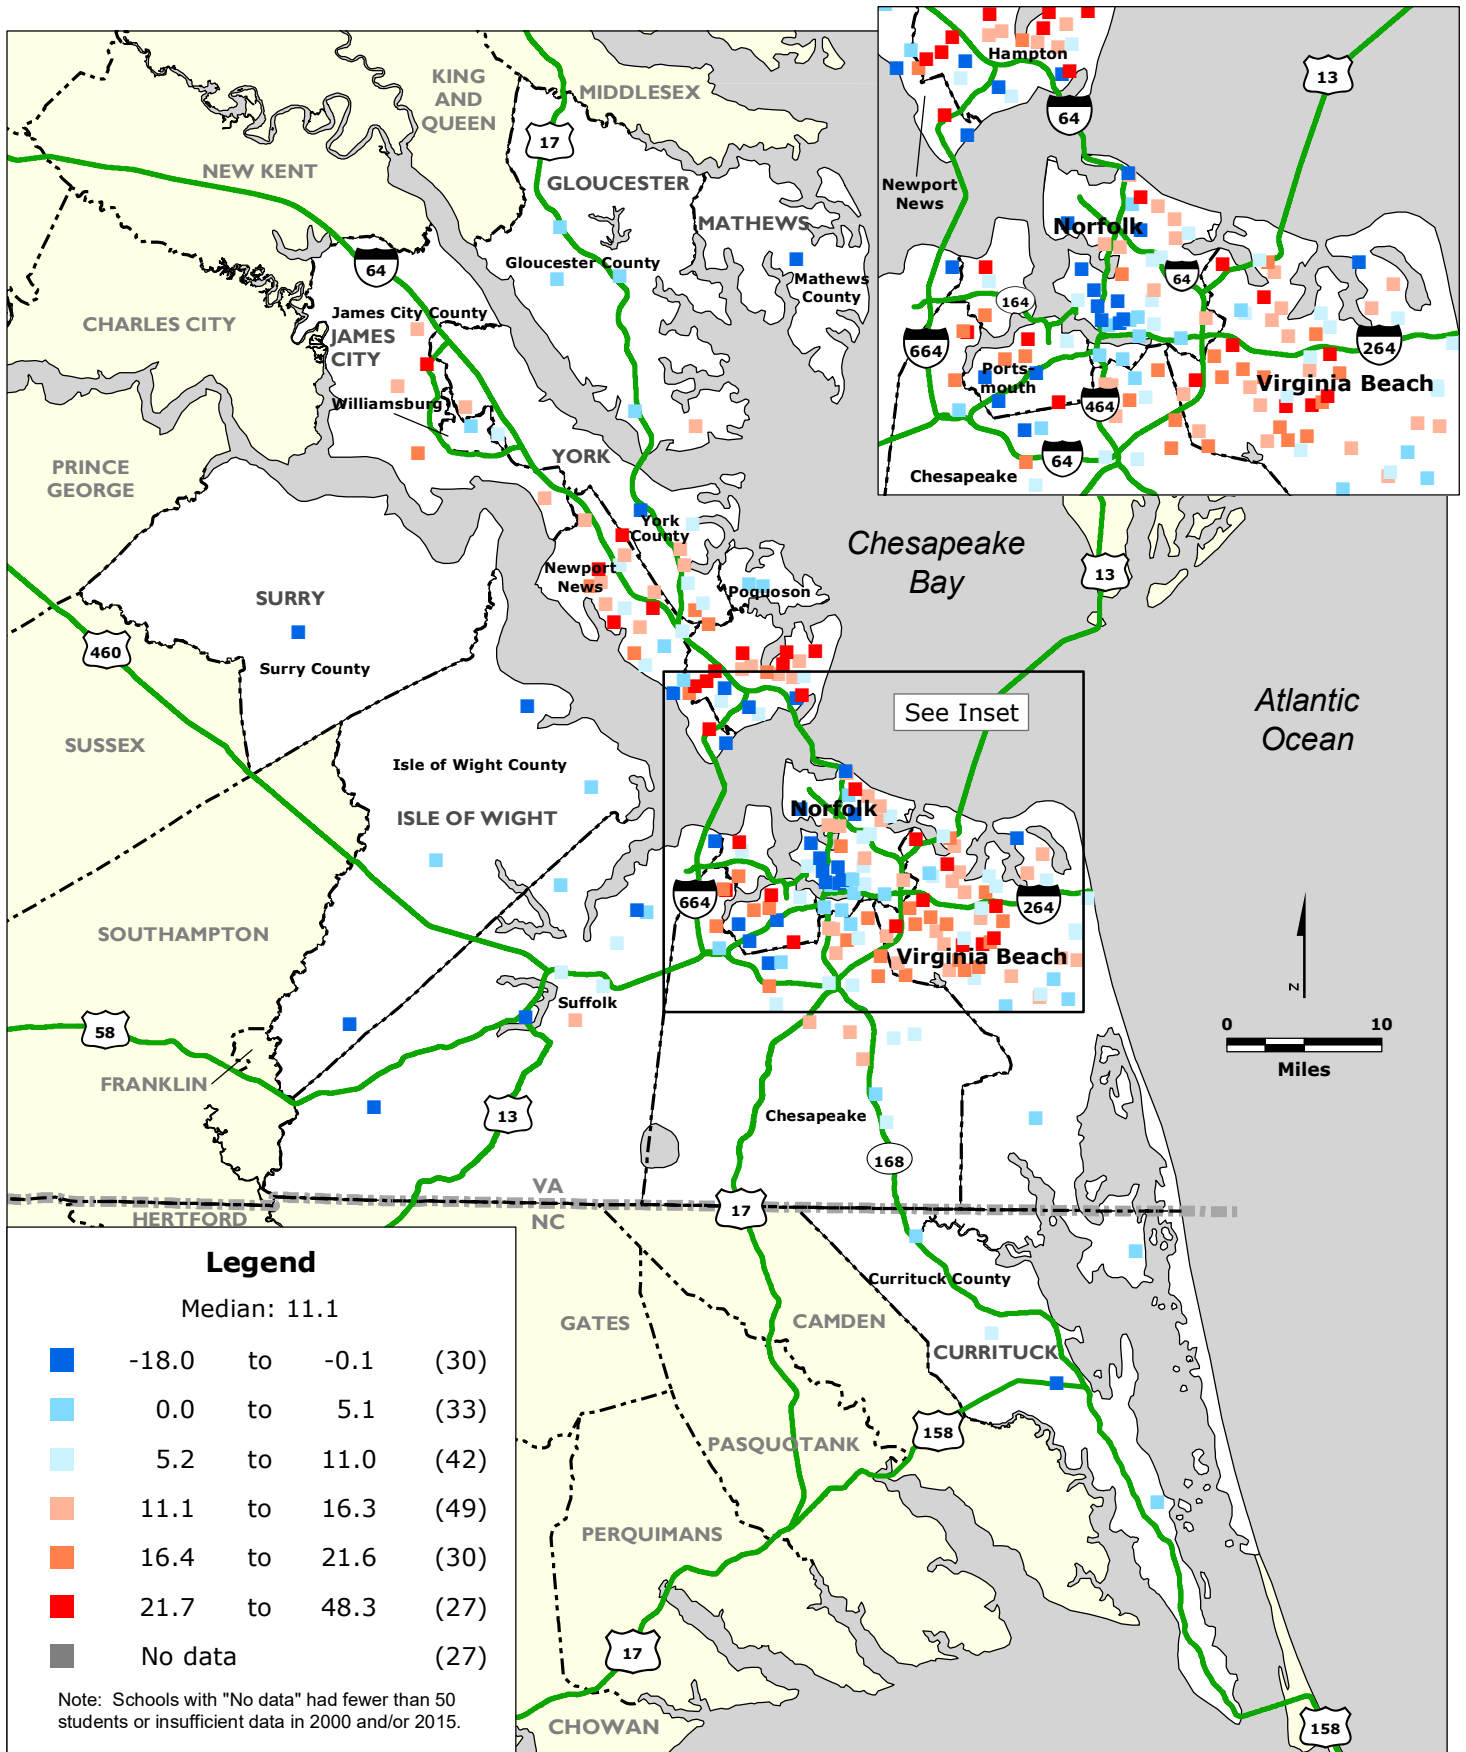

# VIRGINIA BEACH-NORFOLK REGION: Percentage Point Change in the Share of Non-Asian Minority Students by Elementary School, 2000-2015

Data Source: National Center for Education Statistics.