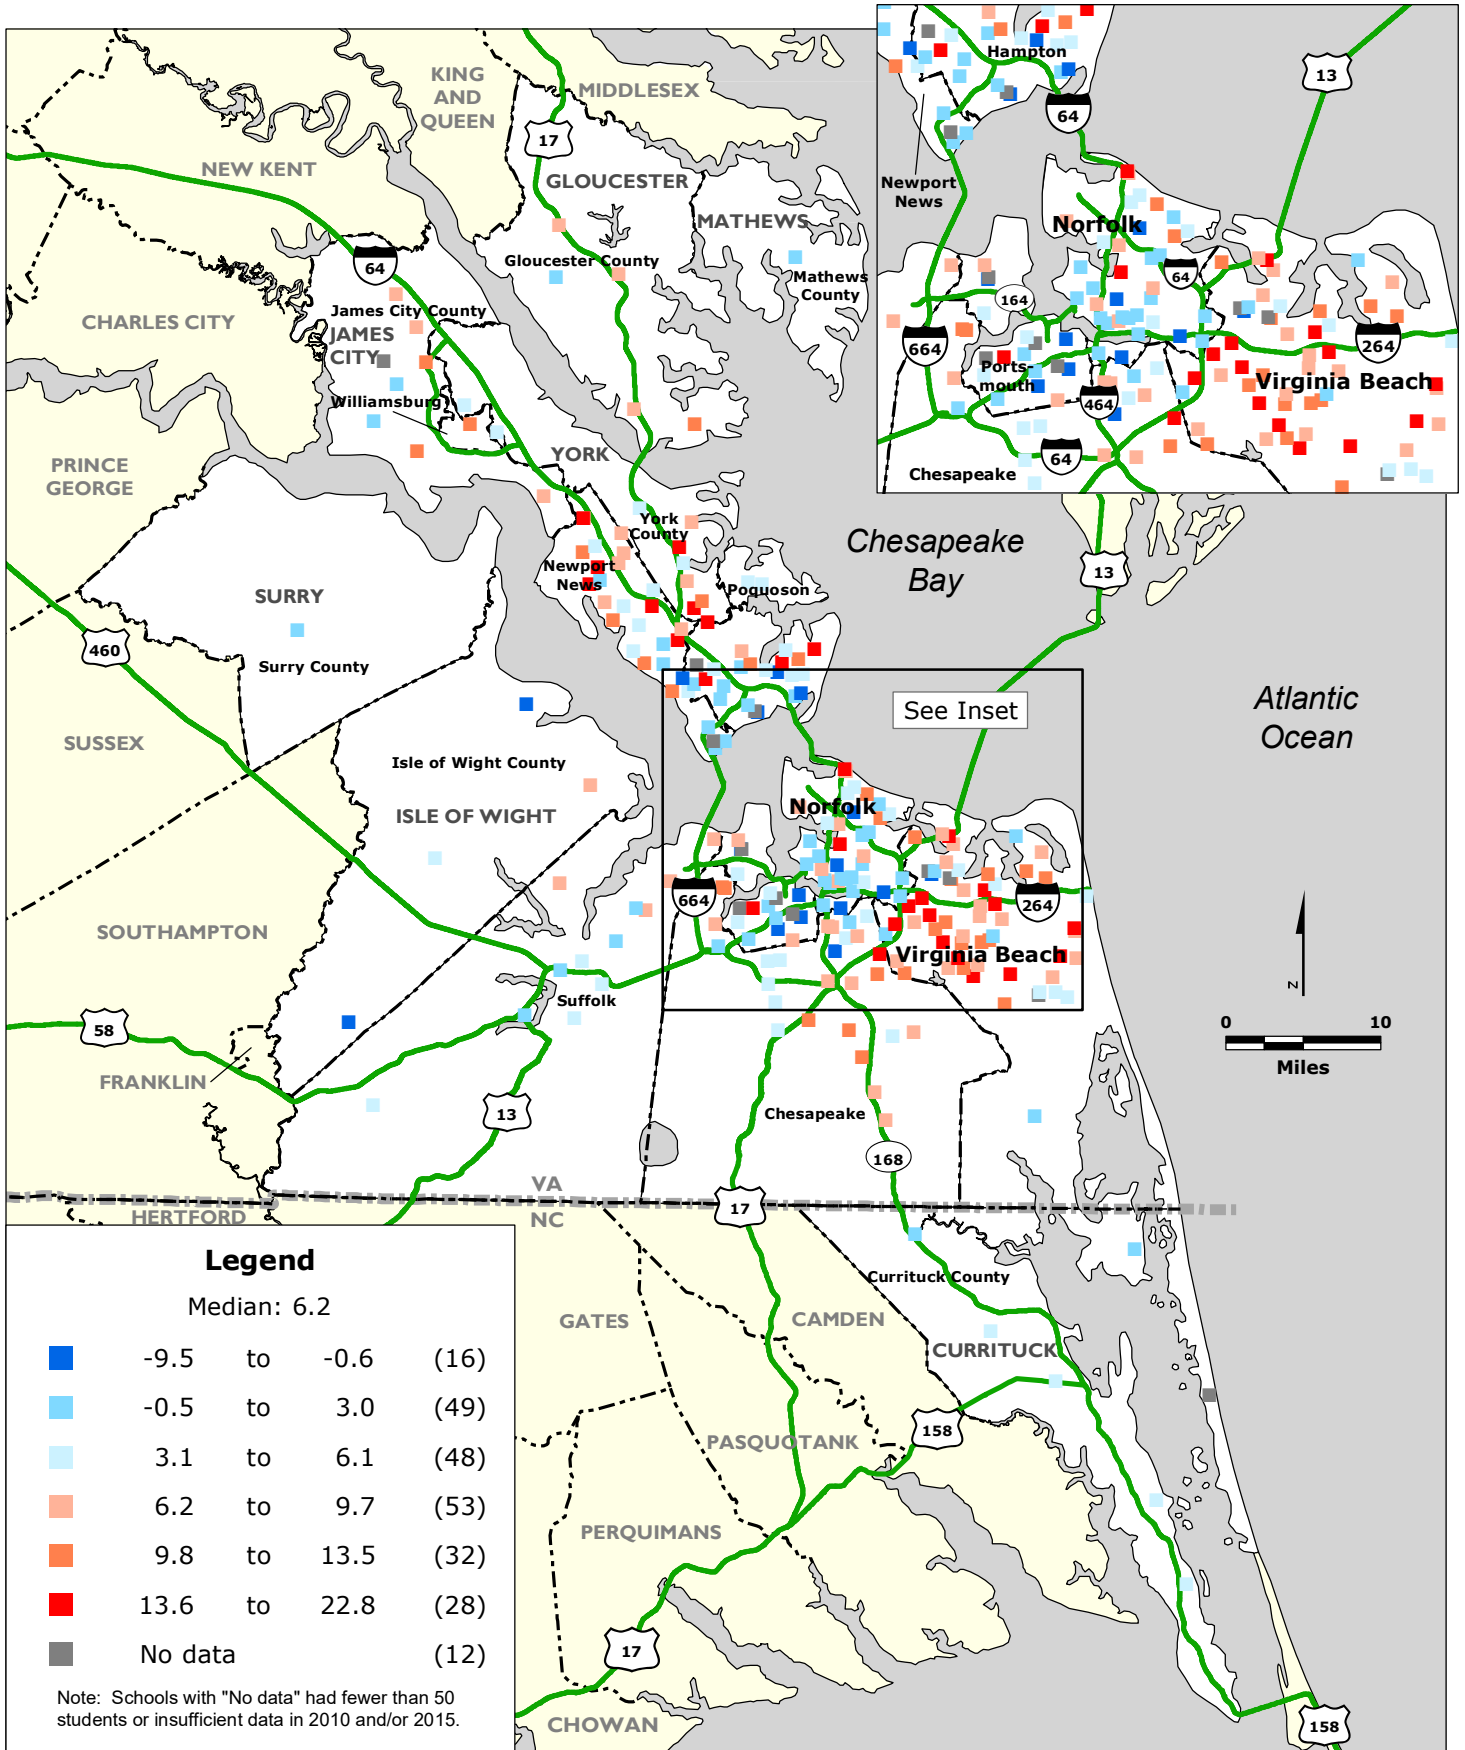

VIRGINIA BEACH-NORFOLK REGION: Percentage Point Change in the Share of Non-Asian Minority Students by Elementary School, 2010-2015

Data Source: National Center for Education Statistics.