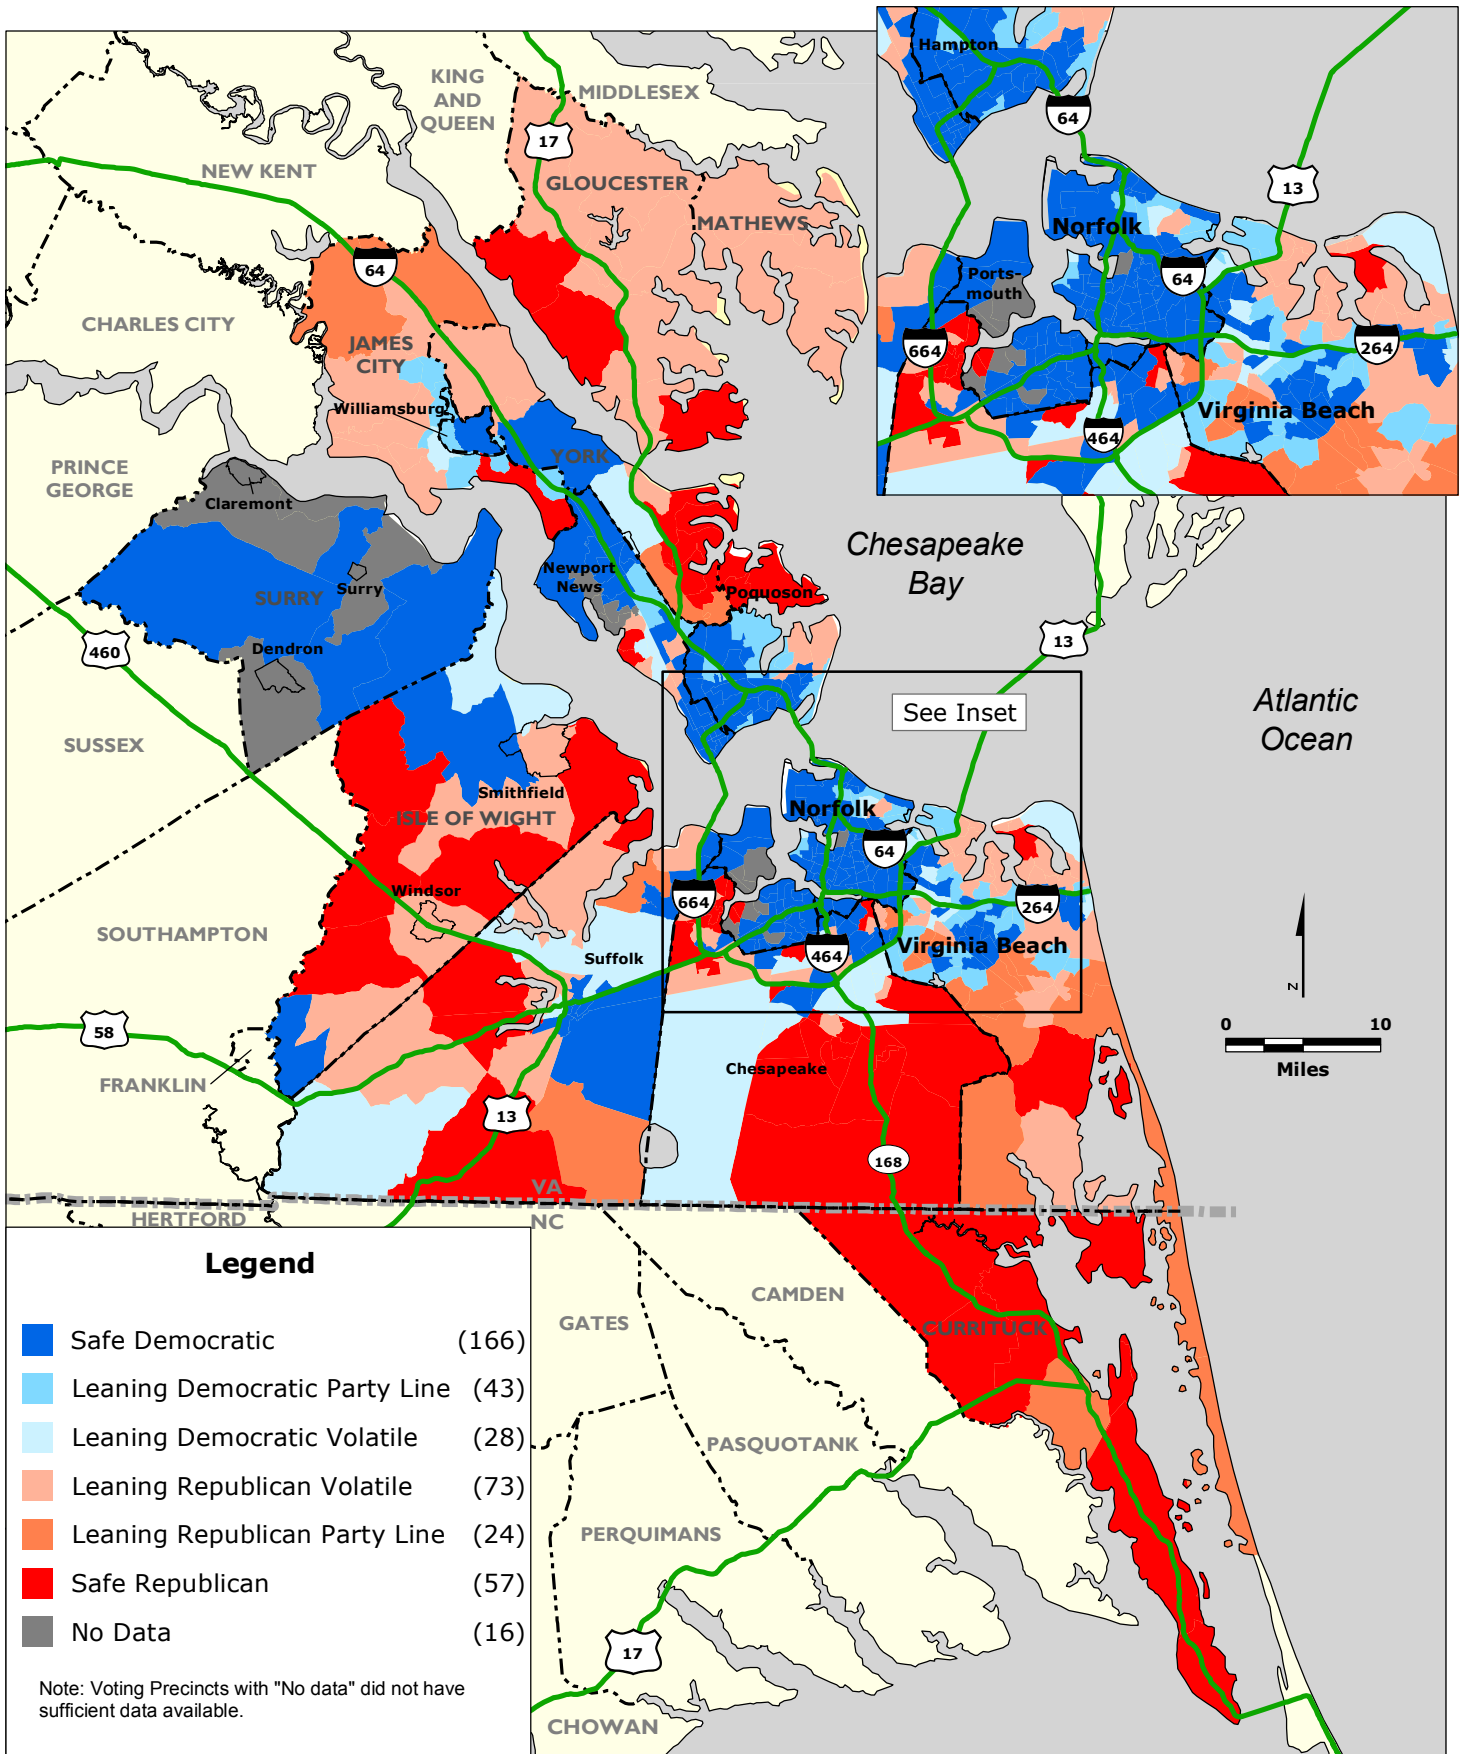

VIRGINIA BEACH-NORFOLK REGION: Party Preferences by Voting Precincts based on Election Results for the year 2008

Data Sources: Virginia State Board of Elections, University of Virginia, North Carolina State Board of Elections, North Carolina General Assembly, various county election sources.