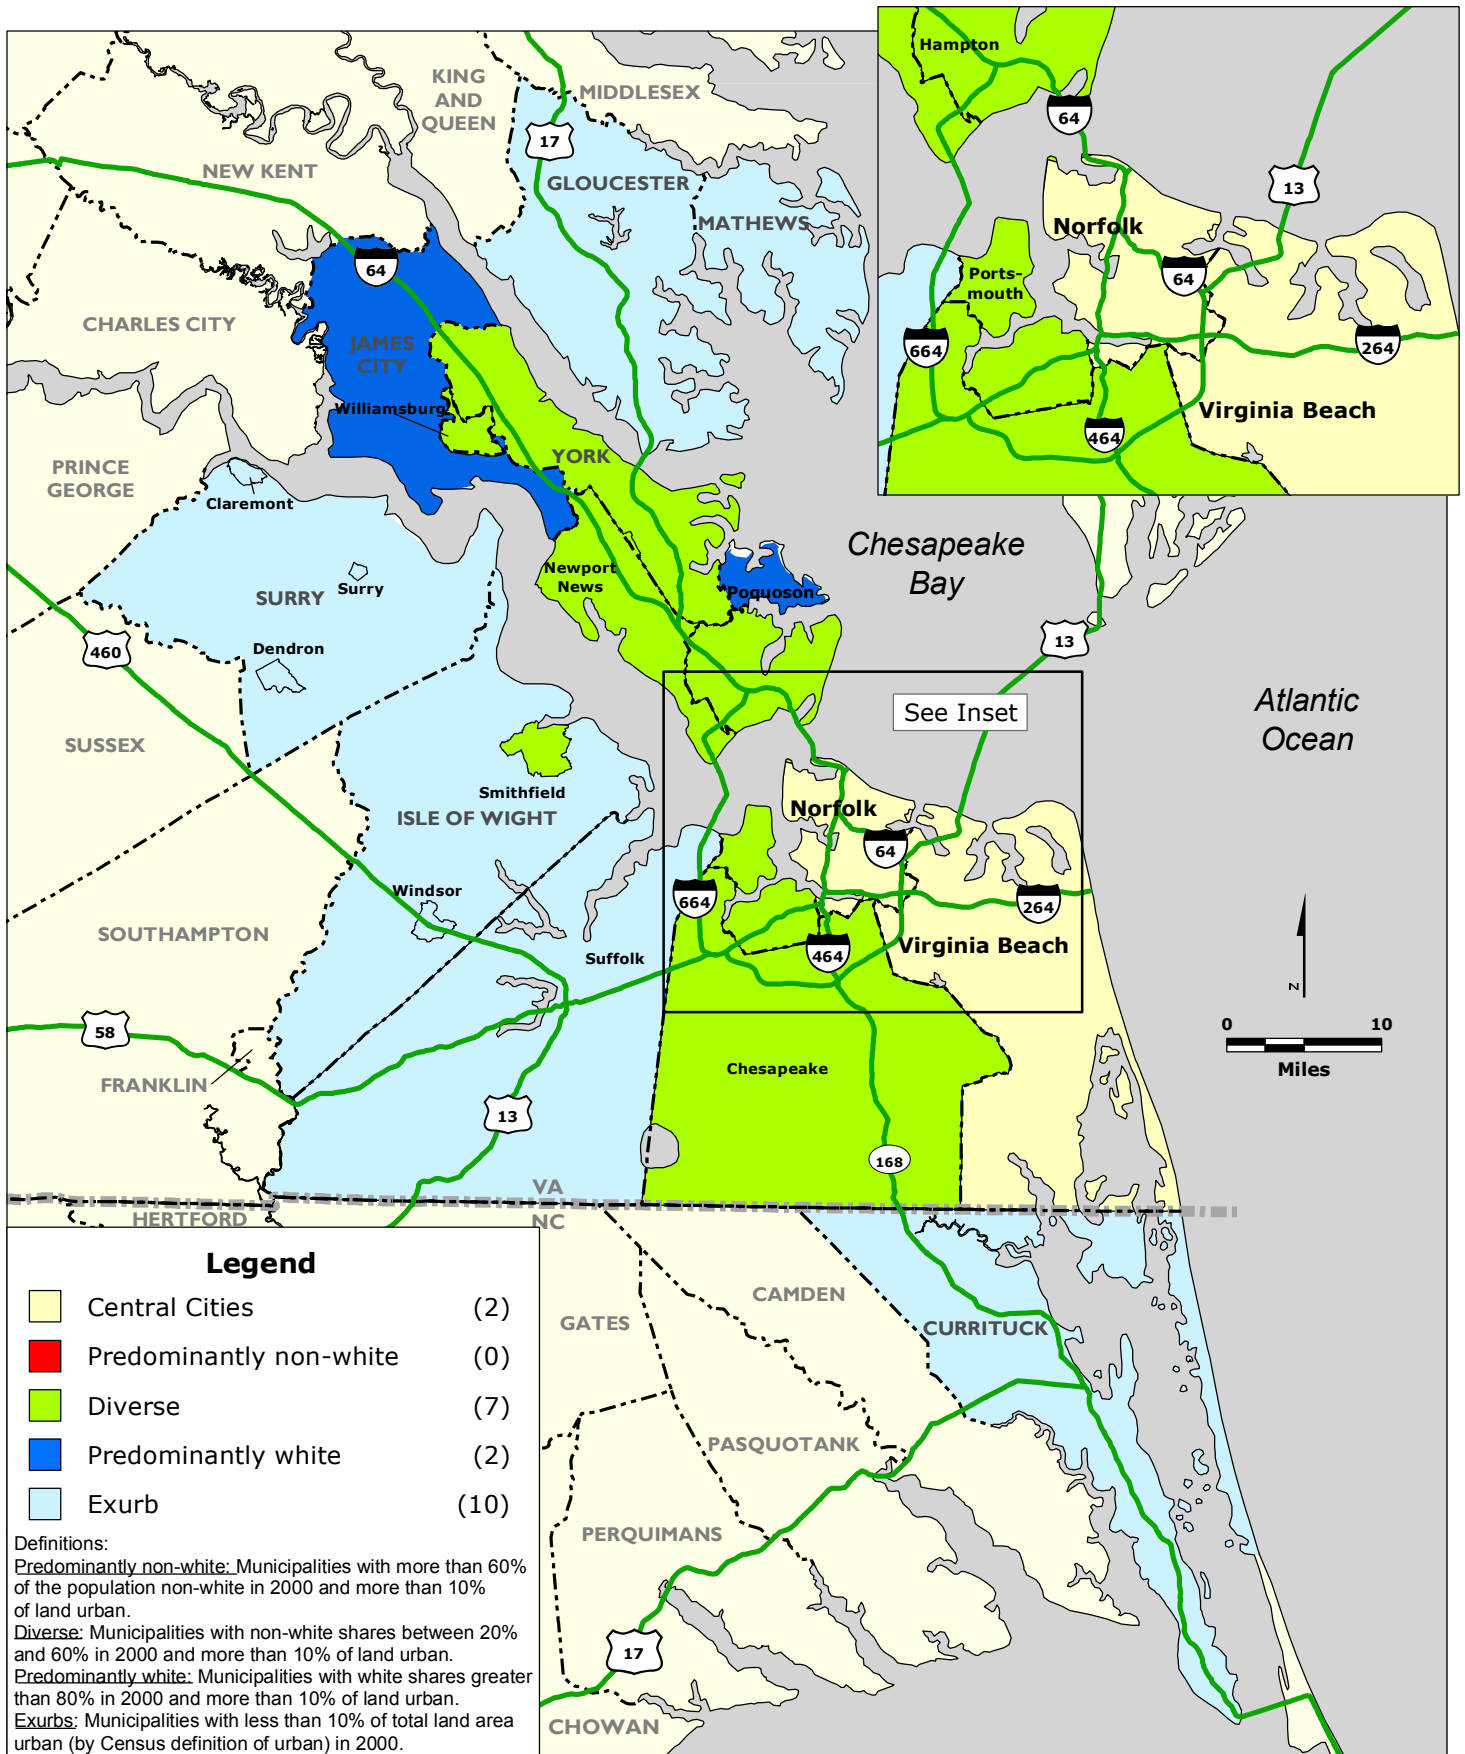

VIRGINIA BEACH-NORFOLK REGION: Community Type by Municipality and County Unincorporated Area, 2000

Data Source: U.S. Census Bureau.