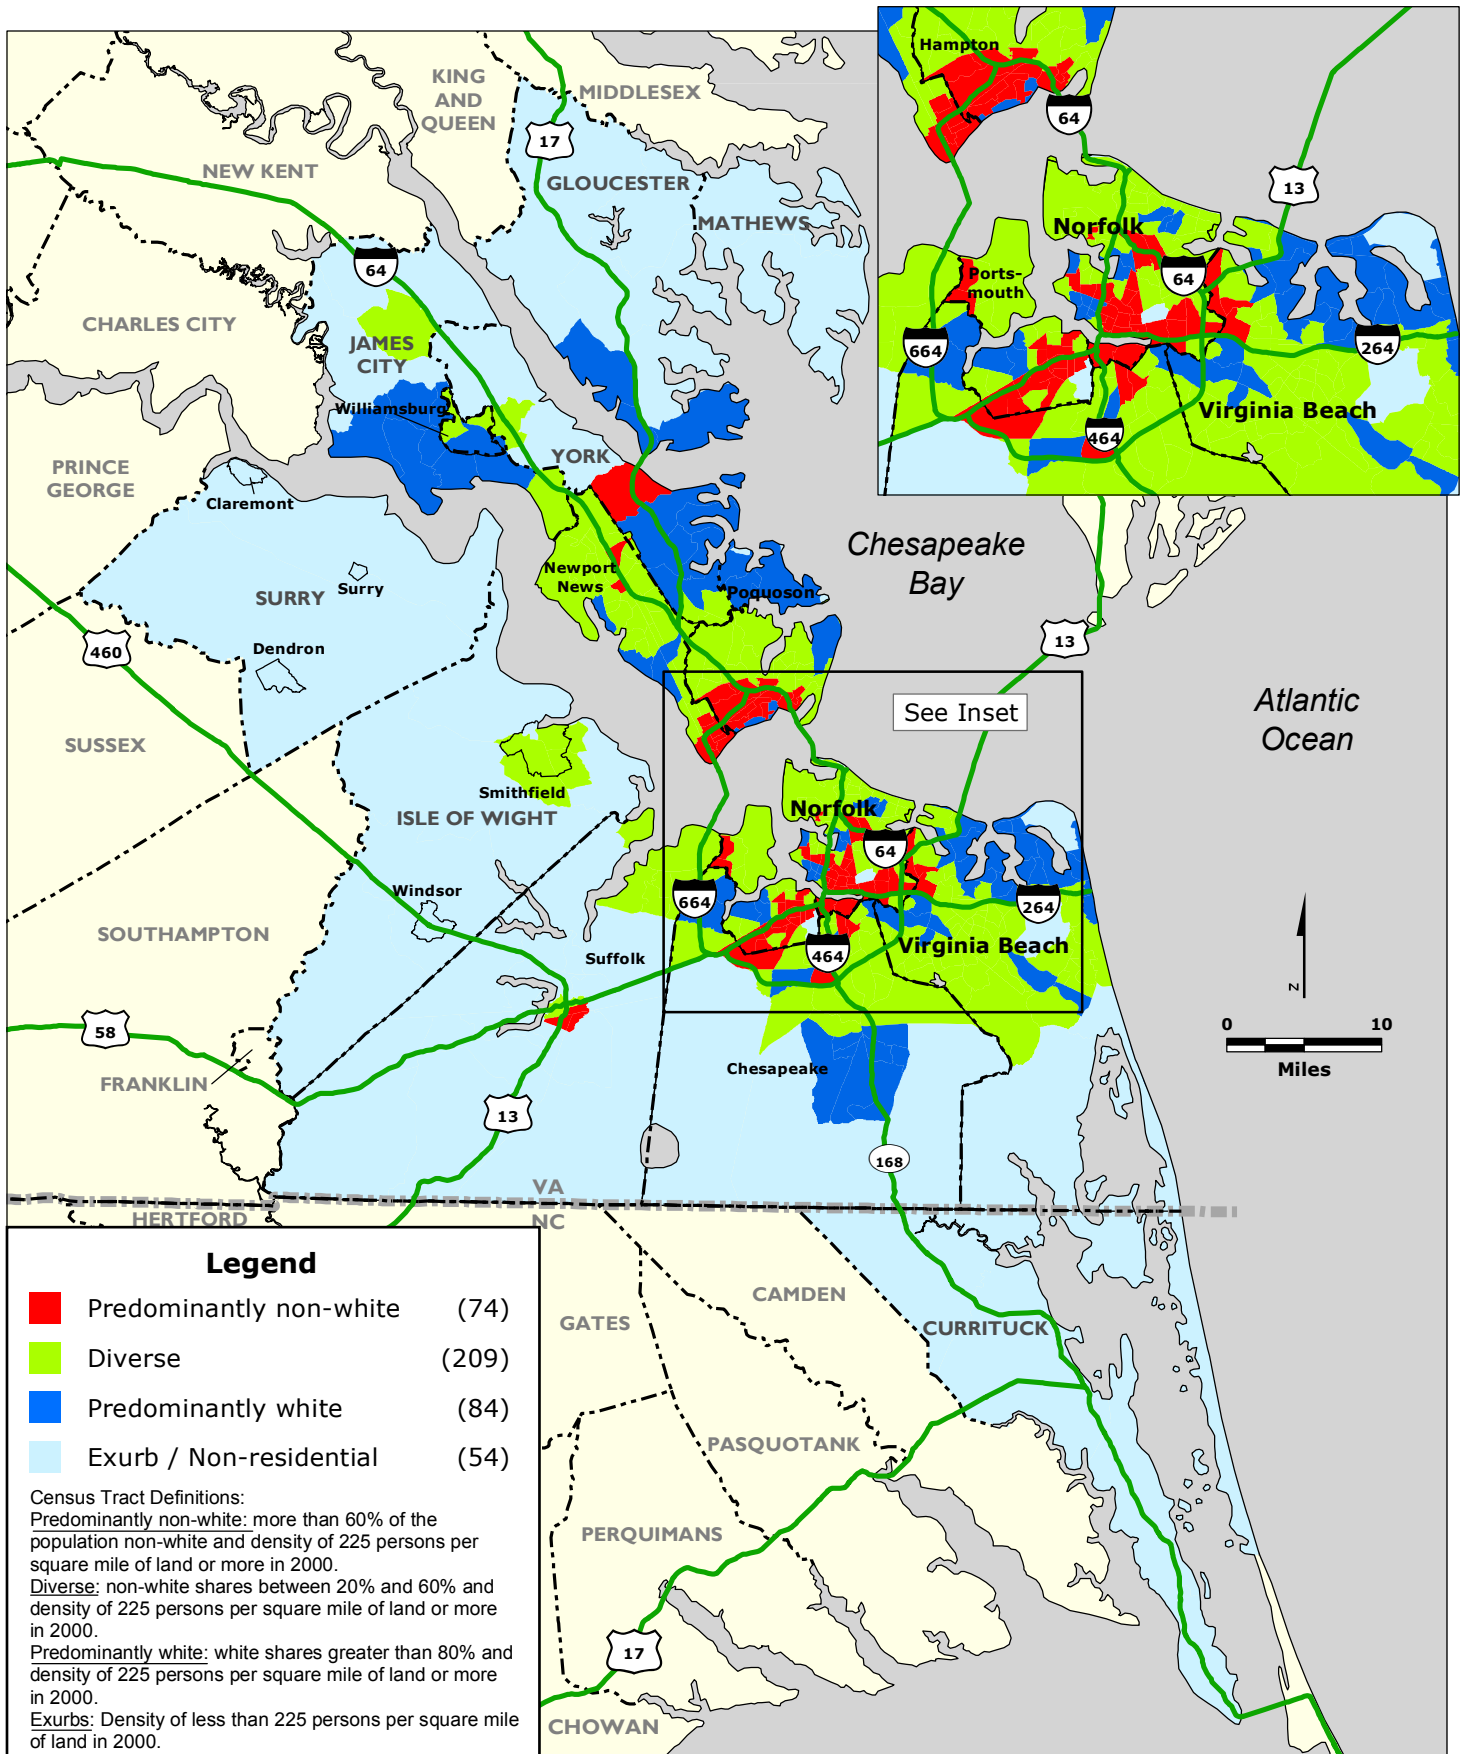

VIRGINIA BEACH-NORFOLK REGION: Community Type by Census Tract, 2000

Data Sources: U.S. Census Bureau; Geolytics NCDB.